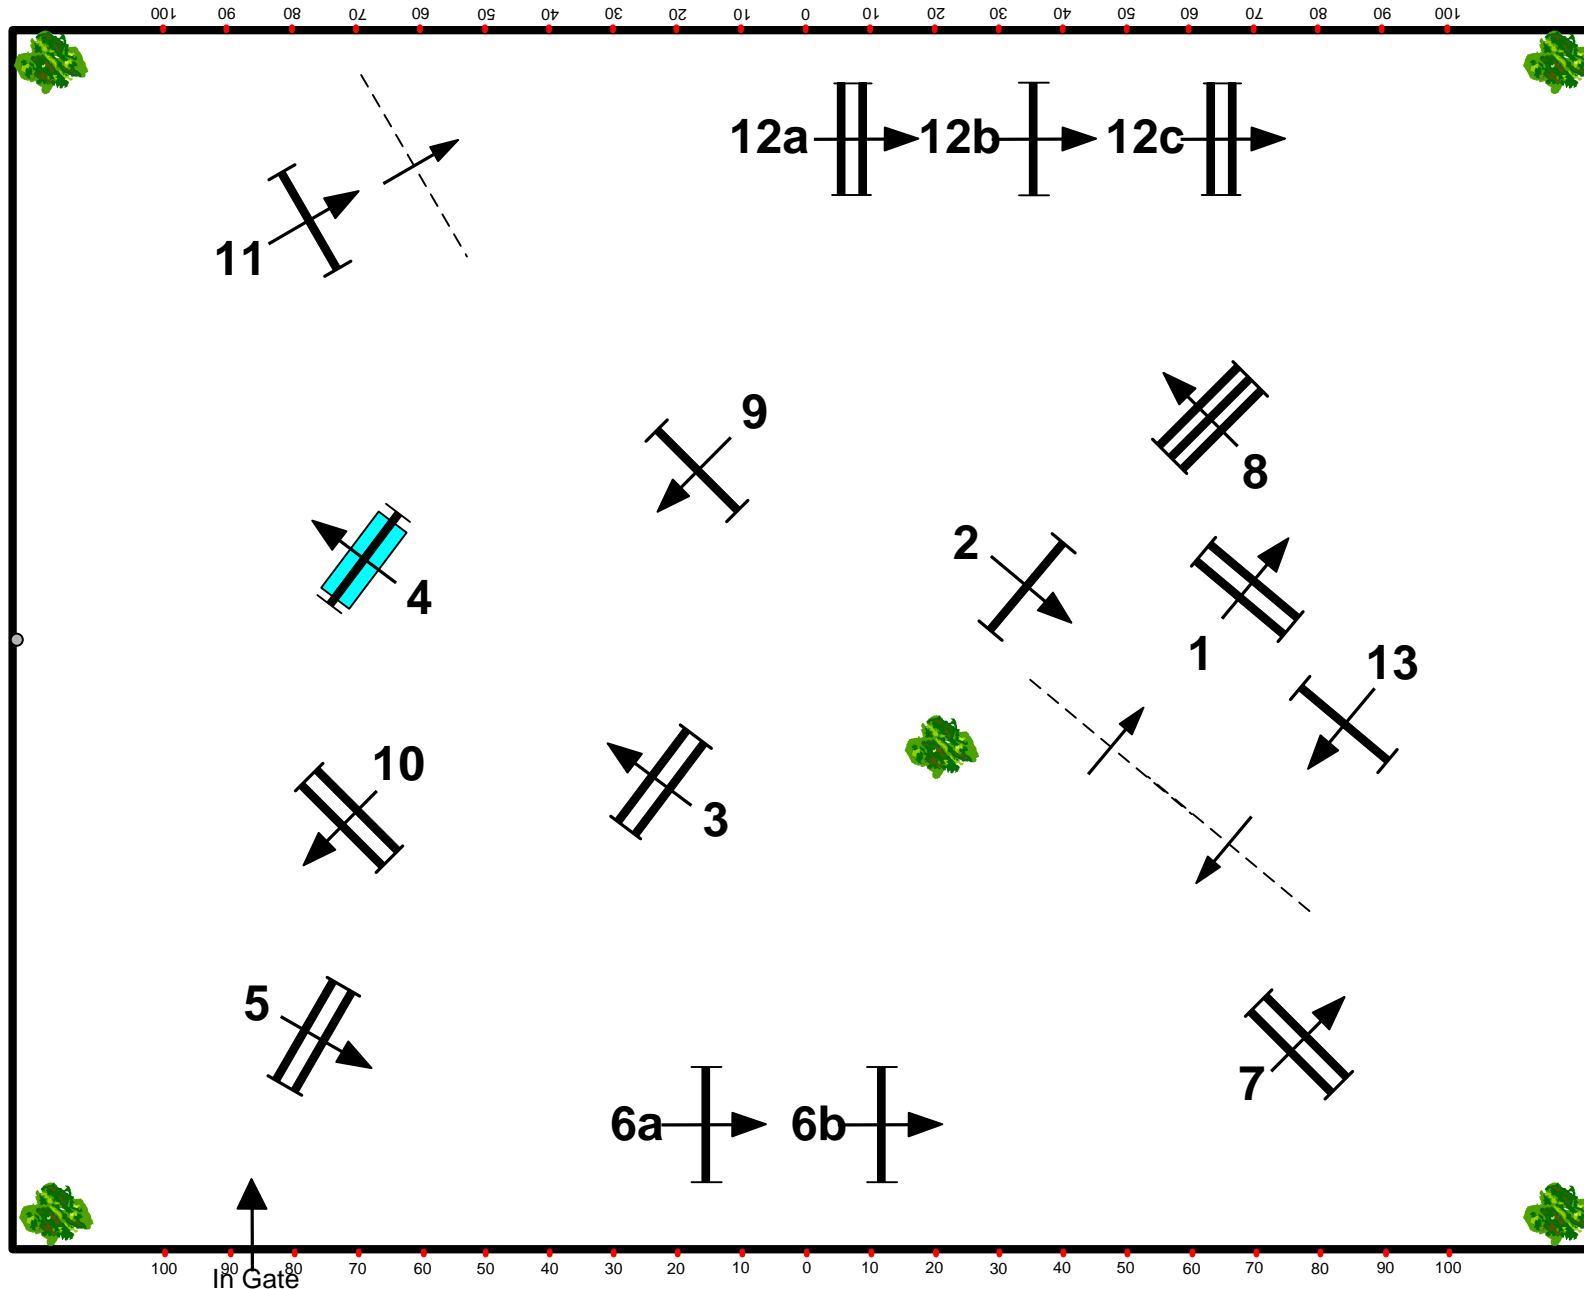

THE 2014 HAMPTON CLASSIC

JUMPER RING II

Class : 405. **ADULT AMATEUR CLASSIC** (Immediate Jump Off)

Class : 409. **CHILDRENS JUMPER CLASSIC** (Immediate Jump Off)

Table: *II. Sec. 2(b)*

Height: *1.15 m.*

Speed: *350 metres/min.*

FIRST ROUND

Fences: *1 through 13*

Length: *420 metres*

Time allowed: *72 secs.*

JUMP OFF

Fences:

1, 2, 3, 5, 6ab, 10, 11

(Fences 0 taken out)

Length: *260 metres*

Time allowed: *45 secs.*

Scale: 1" = 30ft
245'X190'

Course Designer:
Kenny Krome,
Maryland