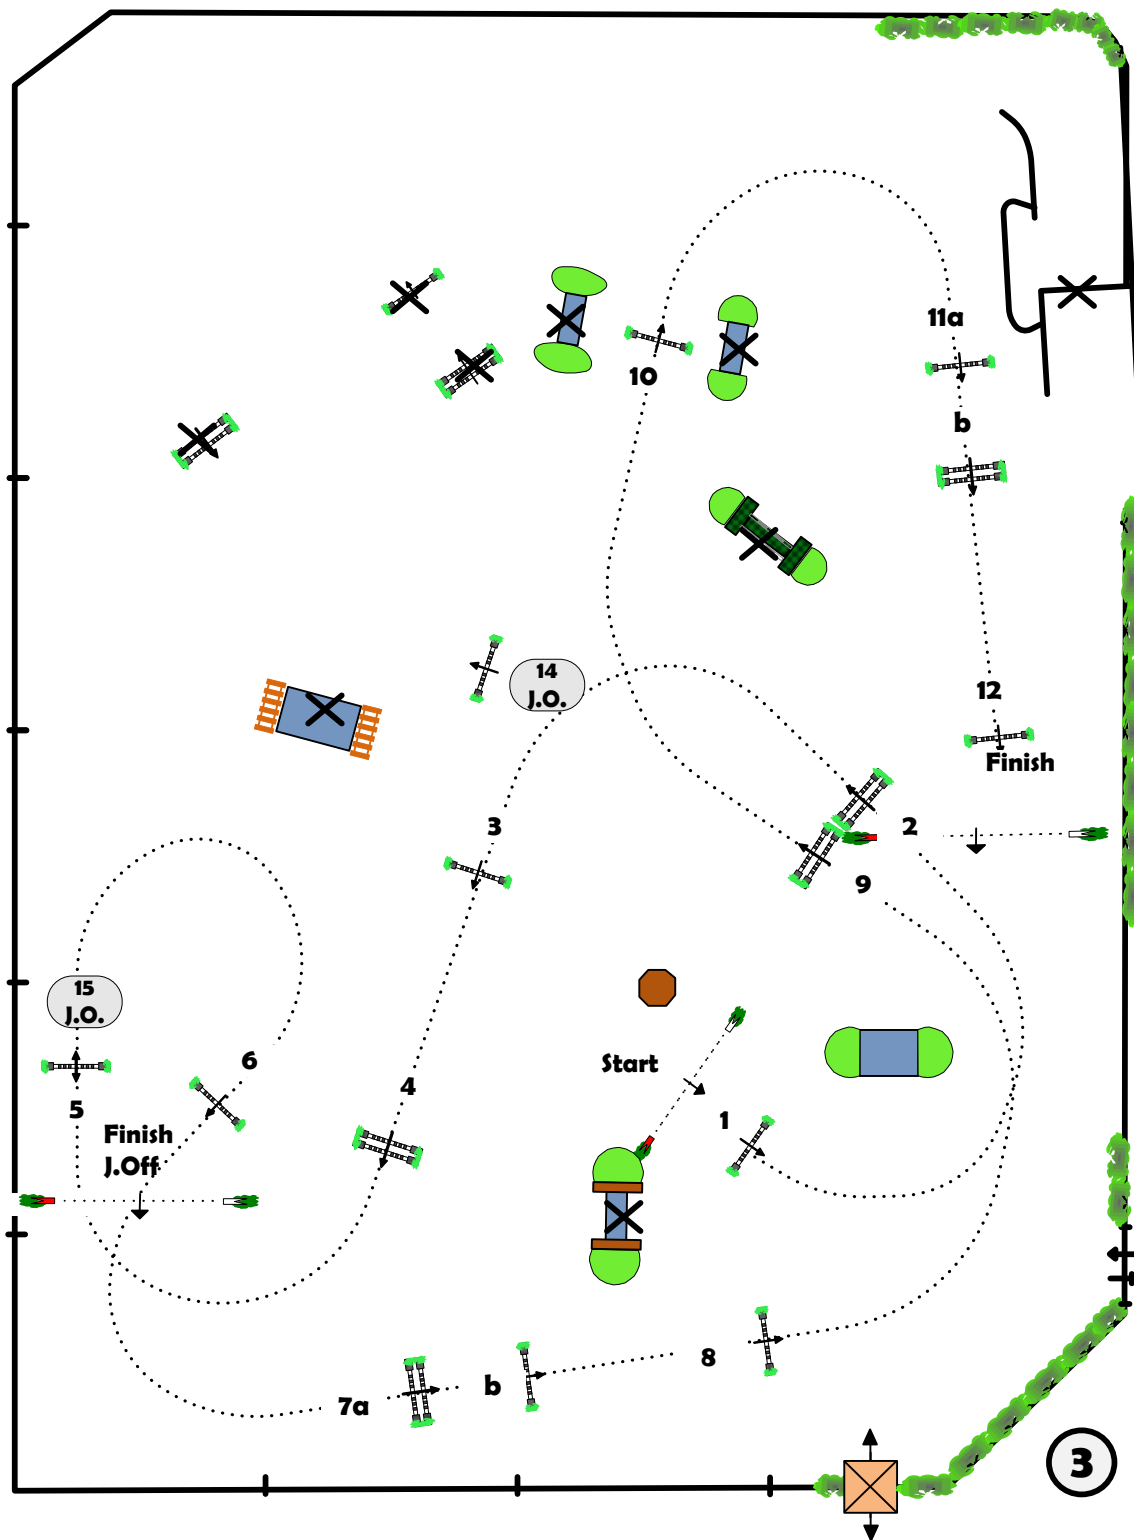

2014 HAMPTON CLASSIC CSI-W 4*

Class No.: 412 \$ 20.000 HAMPTON CLASSIC JUMPER CLASSIC 1.45 m IMMEDIATE JUMP-OFF
 Tuesday, August 26, 2014

Table: II
 Art. : 2.2 b
 Height: 1.45 m

Speed: 350 m/min

Length: 450 m
 T. allowed: 78 sec
 T. limit: 156 sec

1st. round : 1 to 12
 Efforts: 14

Jump-off:

1-9-10-11a-11b-14-15

Length: 260 m
 T. allowed: 45 sec
 T. limit : 90 sec

Course Designer :
 Guilherme Jorge
 (BRA)

3