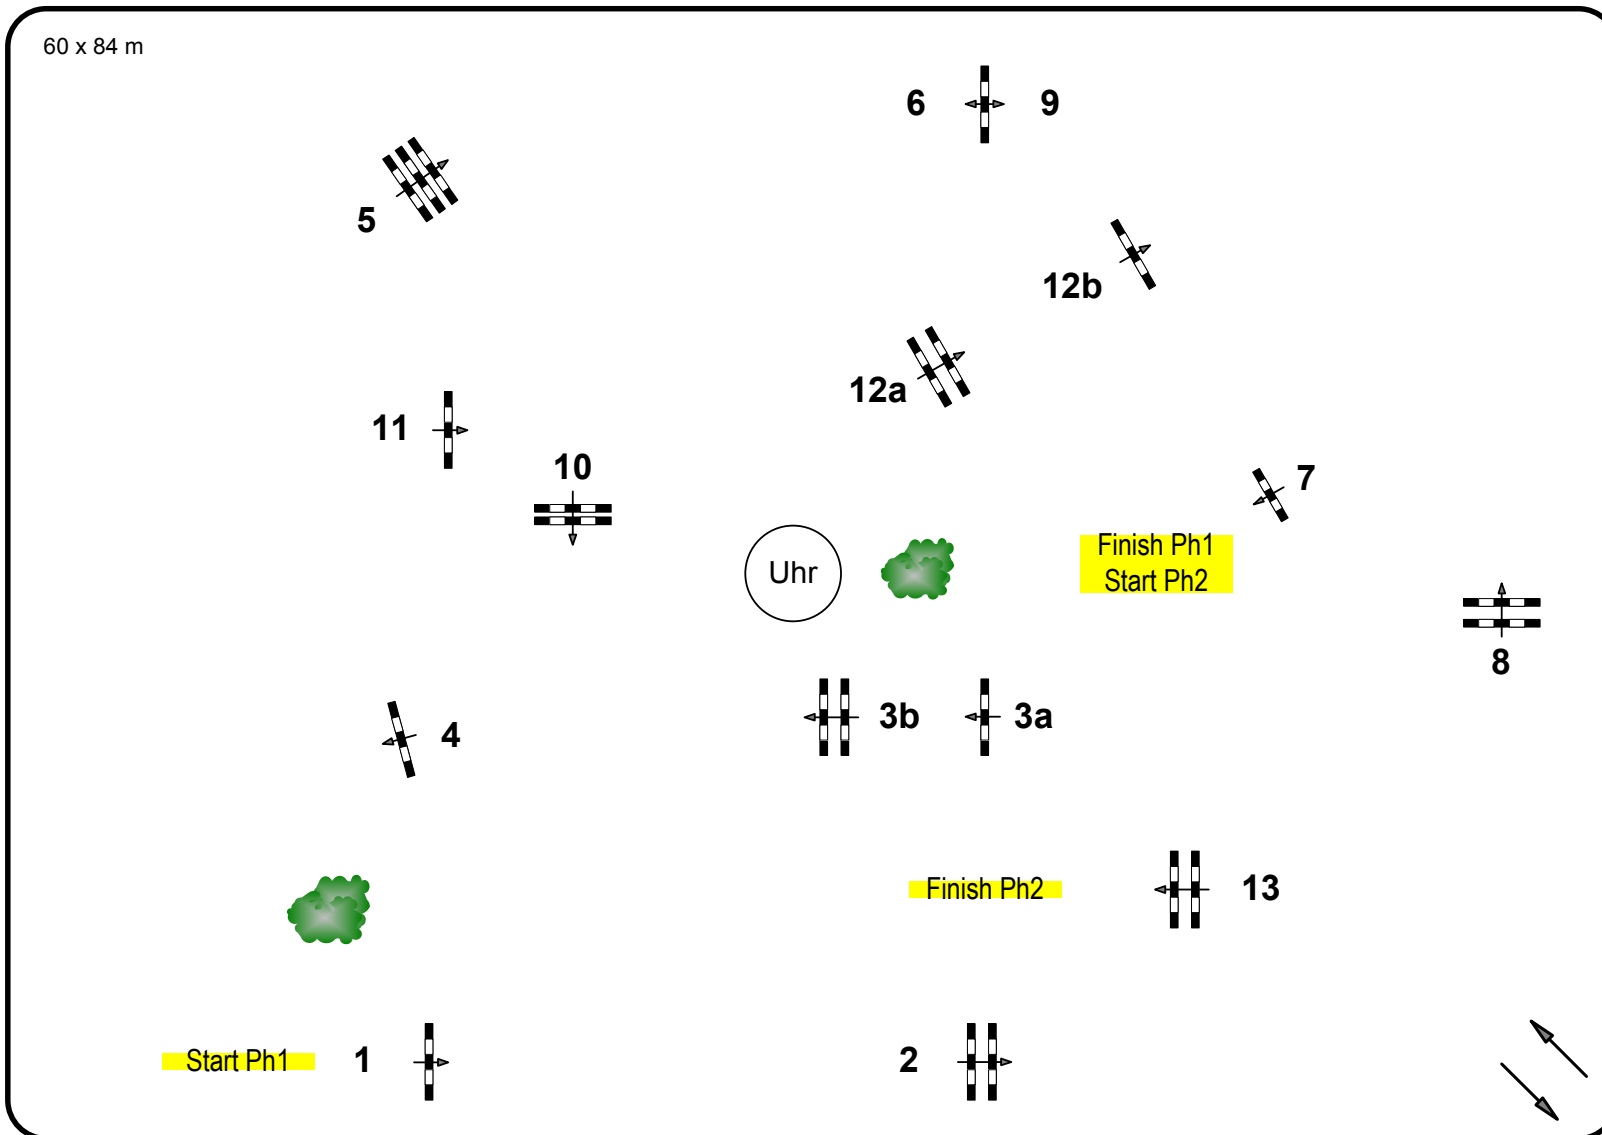

Vienna Masters 2014

Longines Global Champions Tour

Class No.: 1

CSI5* Opening

Competition in two Phases special

Table: A

FEI RG / Art. 274.5.3

Height: 1,45 m

Speed: 350 m/min

Length: 240 m

Time allowed: 42 sec

Time limit: 84 sec

Obstacles: 7

Efforts: 8

2nd Phase:

8 to 13

Length: 290 m

Time allowed: 50 sec

Time limit: 100 sec

Frank Rothenberger GER, Andreas Hollmann GER