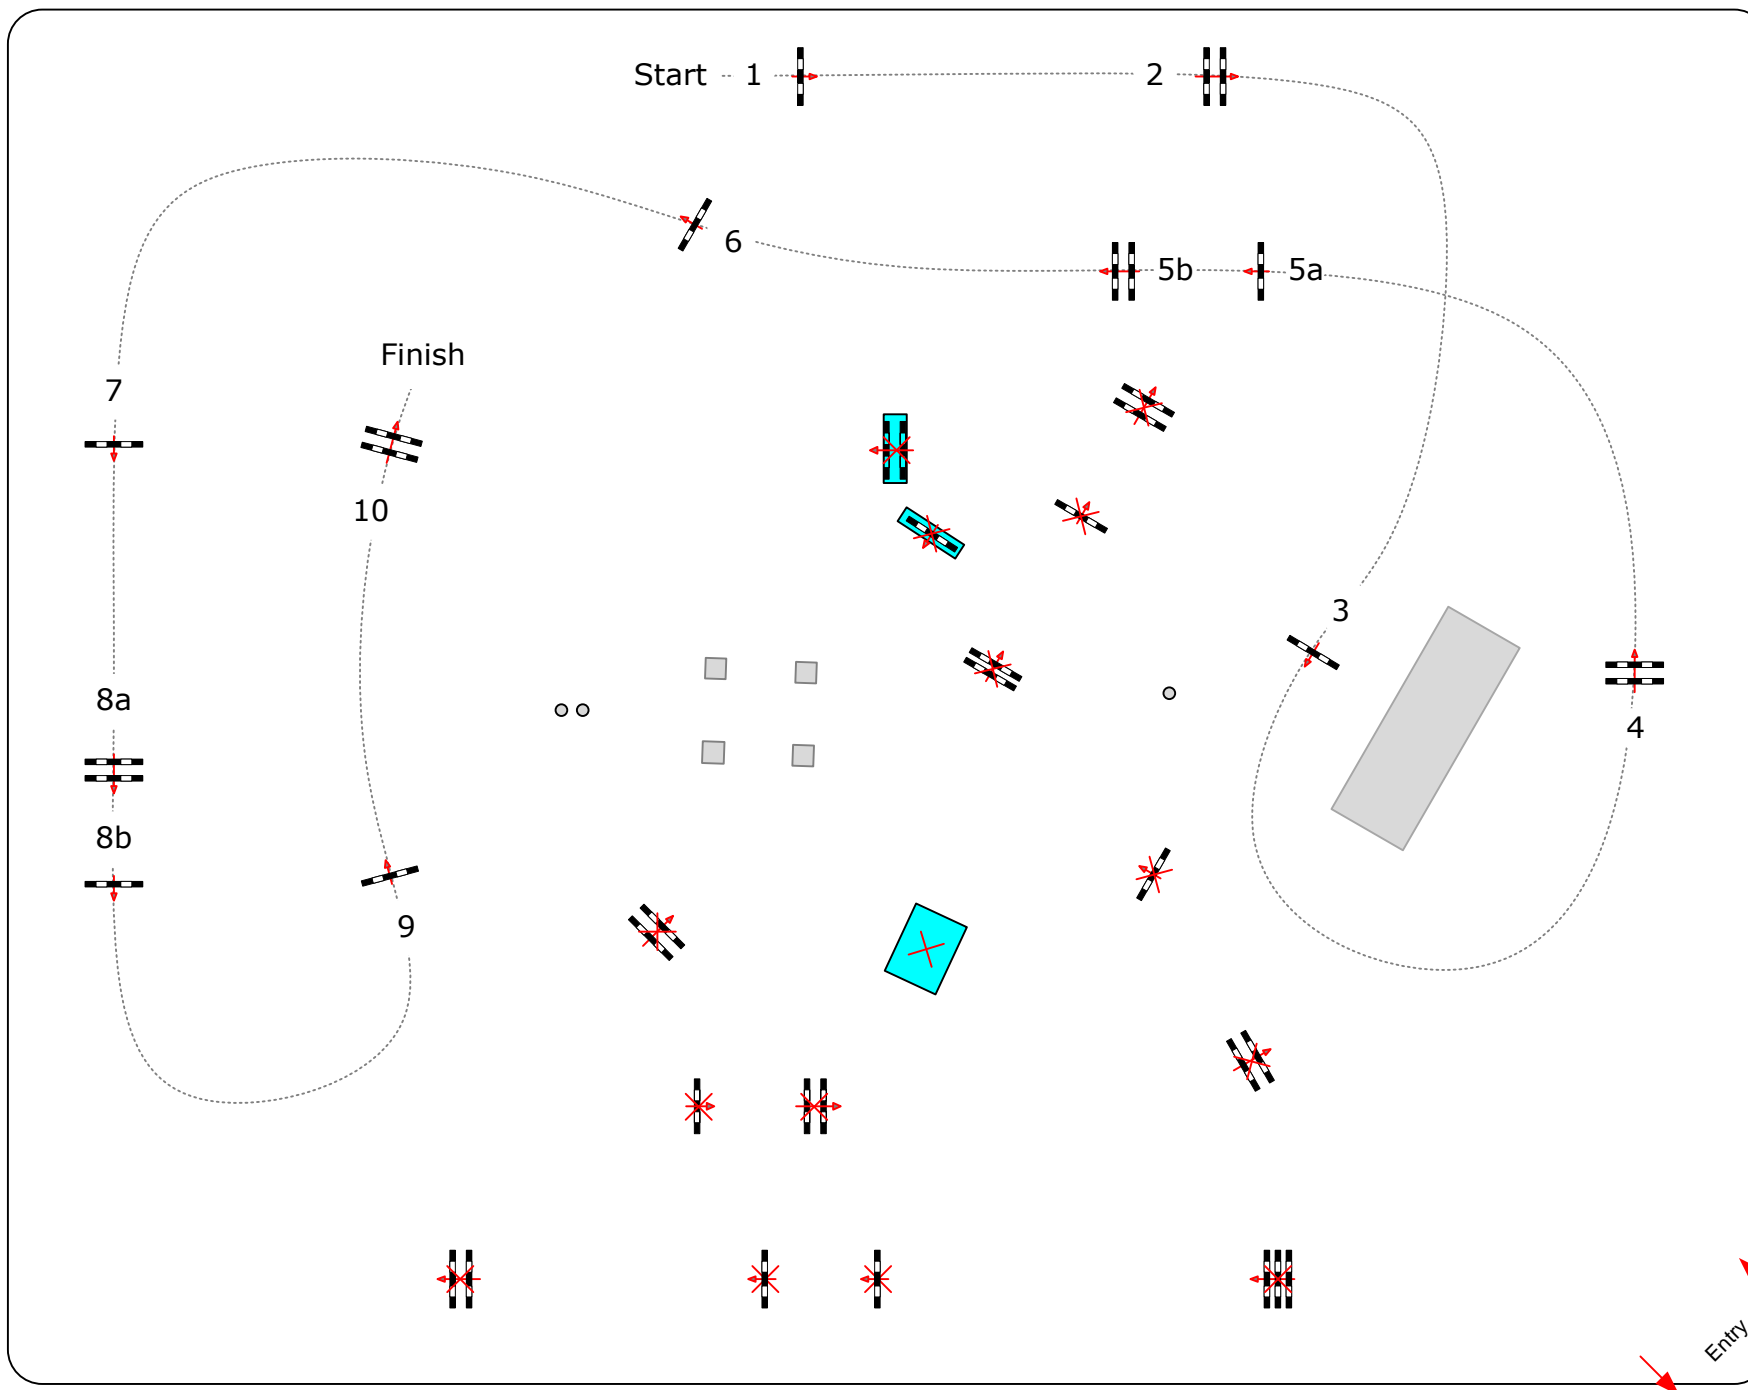

Obstacles: 10

Efforts: 12

Penalty sec

1st Jump-off:

Length: 0 m

Time allowed: 0 sec

Time limit: 0 sec

Course Designer: Olaf Petersen jr.- Hans Dussler – Peter Schumacher