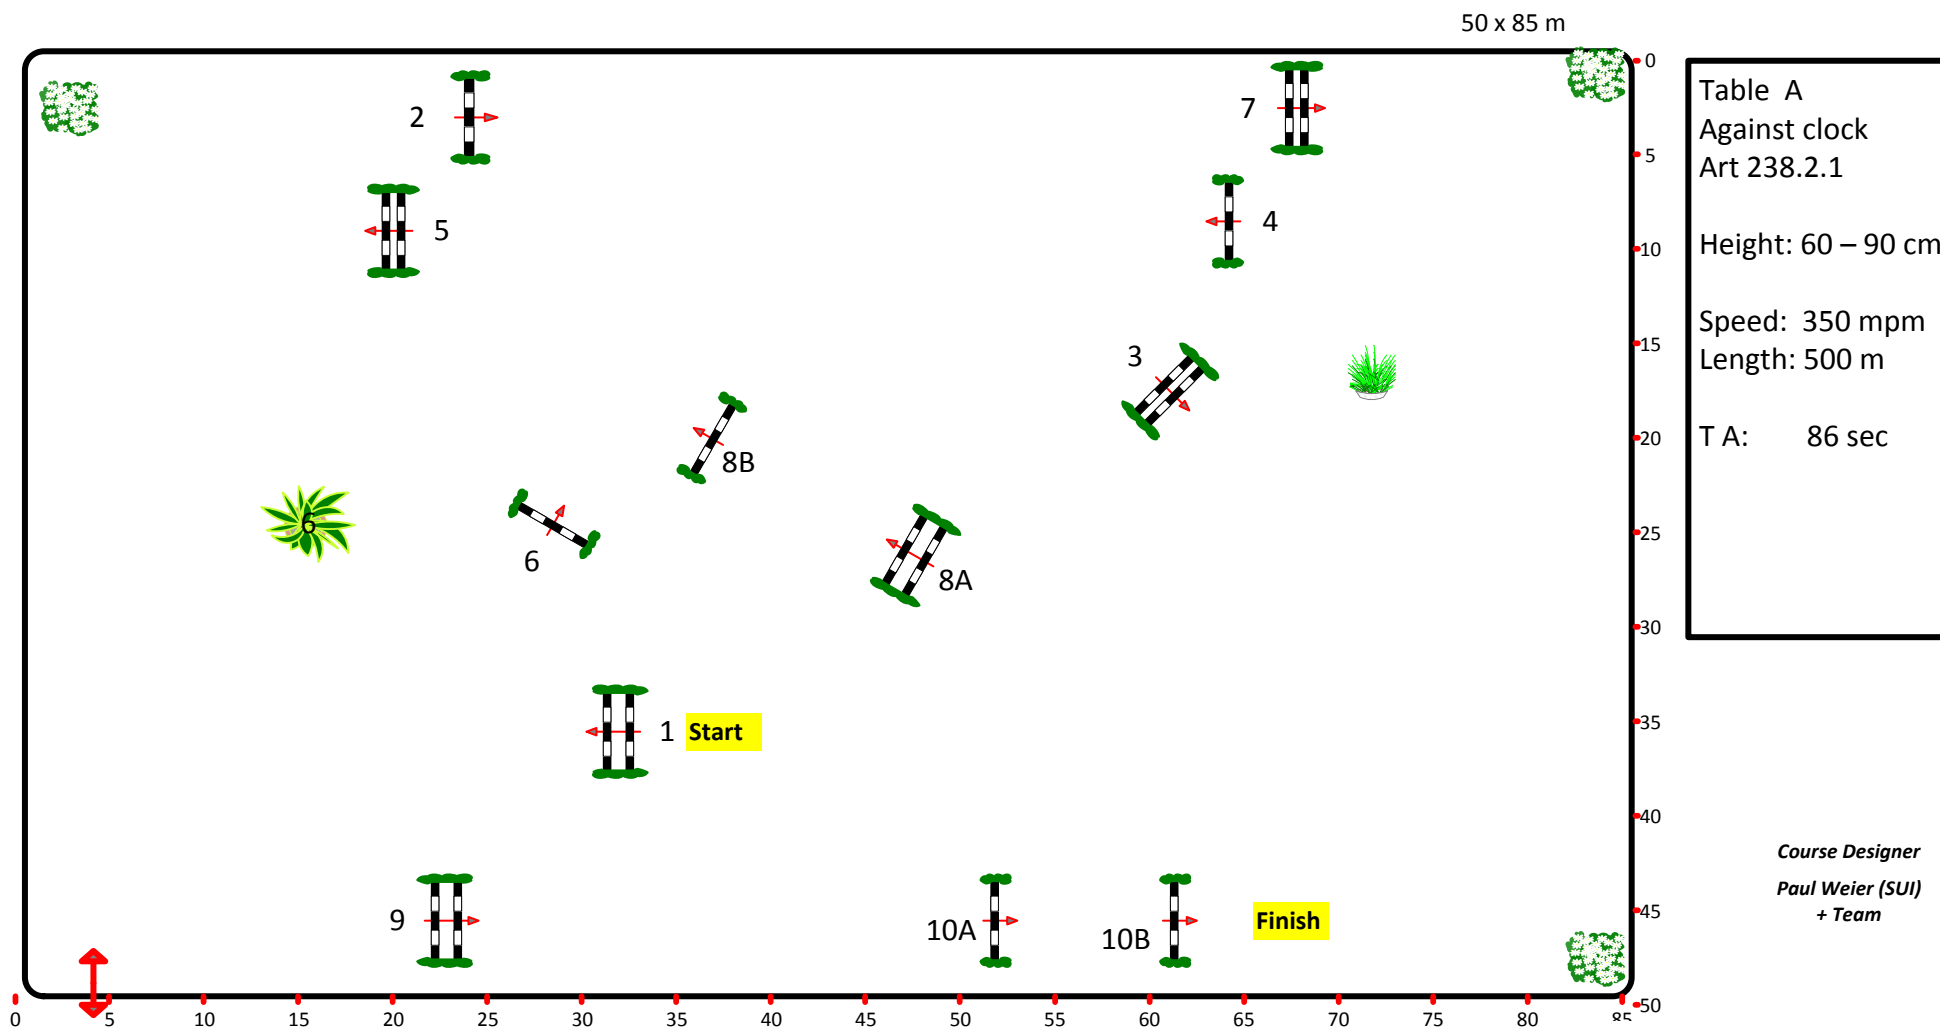

BEIJING 2014 FEI / World Cup CHINA LEAGUE

1A/2A

H & Y CUP, Round 1

Competition against the clock

Saturday, 4th October

Start: 12:00

浪琴国际马联(FEI)场地障碍世界杯中国联赛
LONGINES FEI WORLD CUP™ JUMPING CHINA LEAGUE