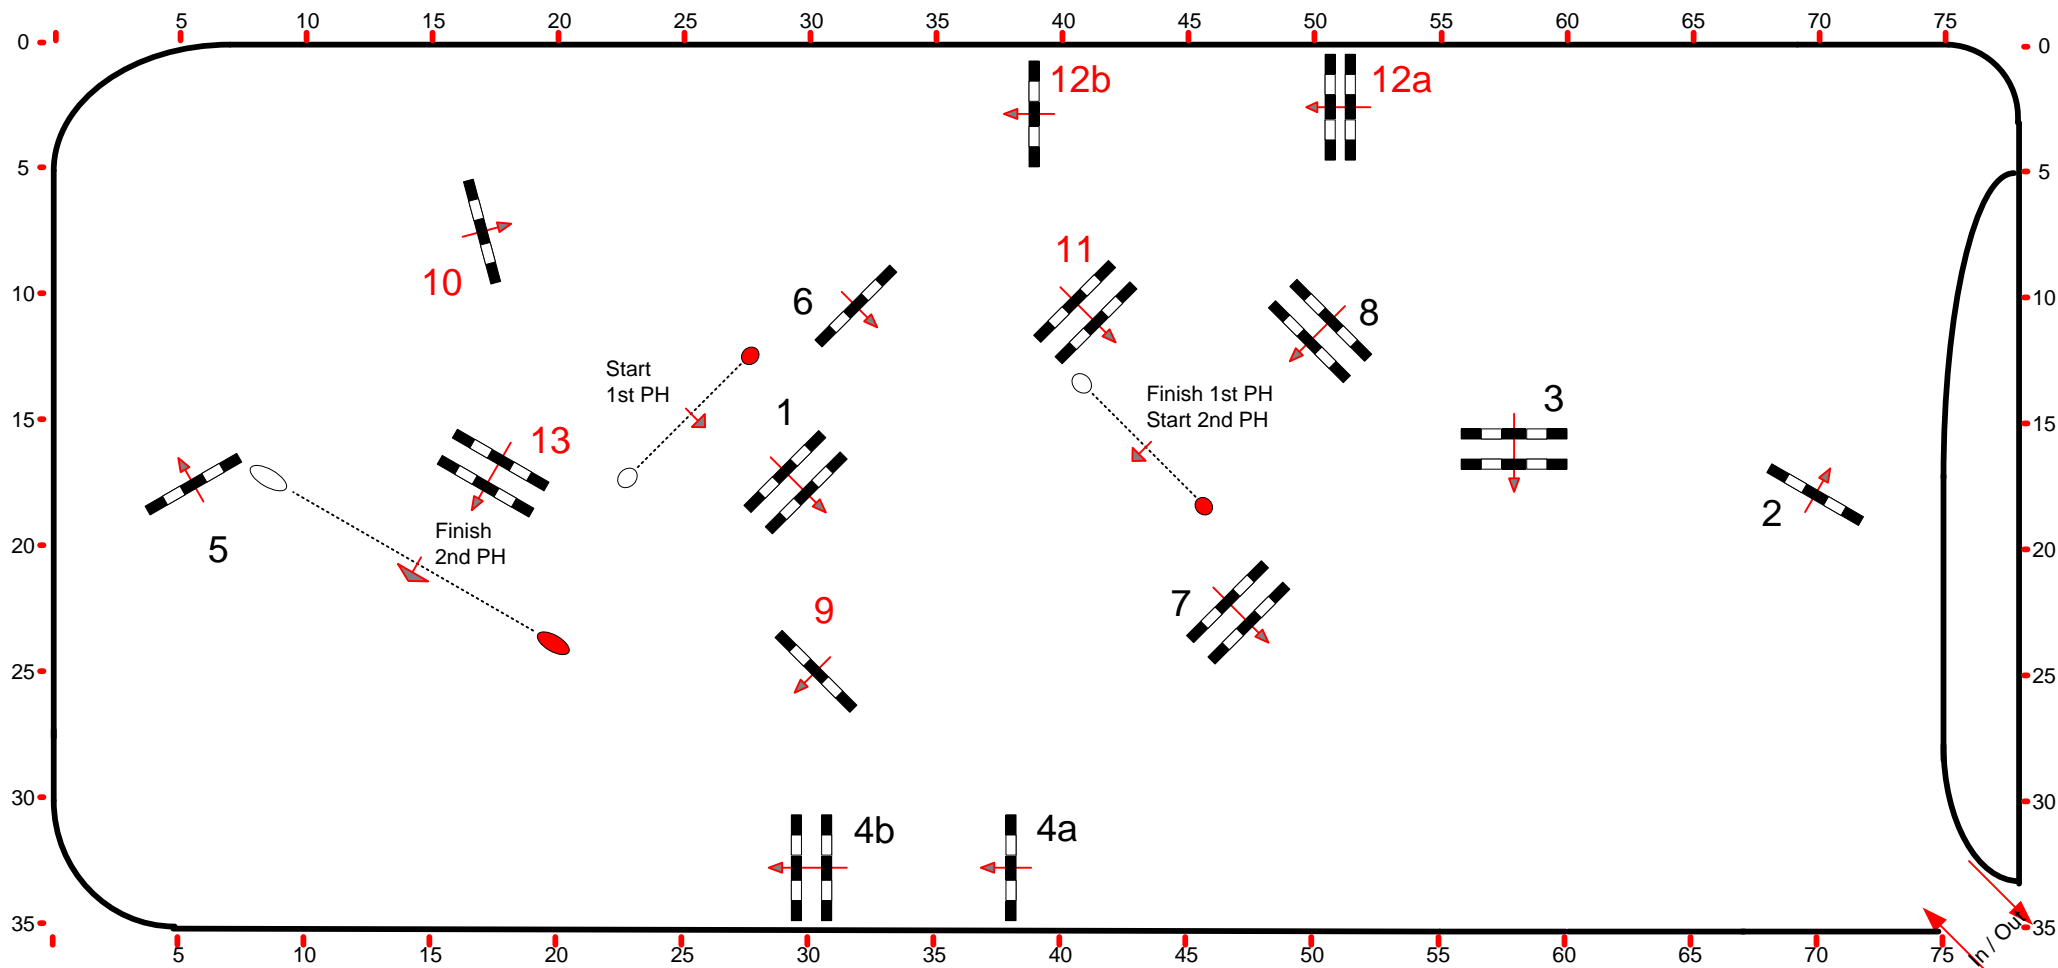

Speed: 350 m/min

Obstacles: 8

2nd PH n. 9-10-11-12a 12b-13

Length: 310 m

Efforts: 9

Length: 230 m

FEI RG / Art. 274.5.3

Time allowed: 54 sec

Penalty sec:

Time allowed: 40 sec

Height: 1,40 m

Time limit: 108 sec

Closed combination:

Time limit: 80 sec

Course Designers: *Uliano Vezzani (Ita) – Anders Hafskjold (Nor) - Terje Olsen-Nalum (Nor)*

   u.vezzani@libero.it