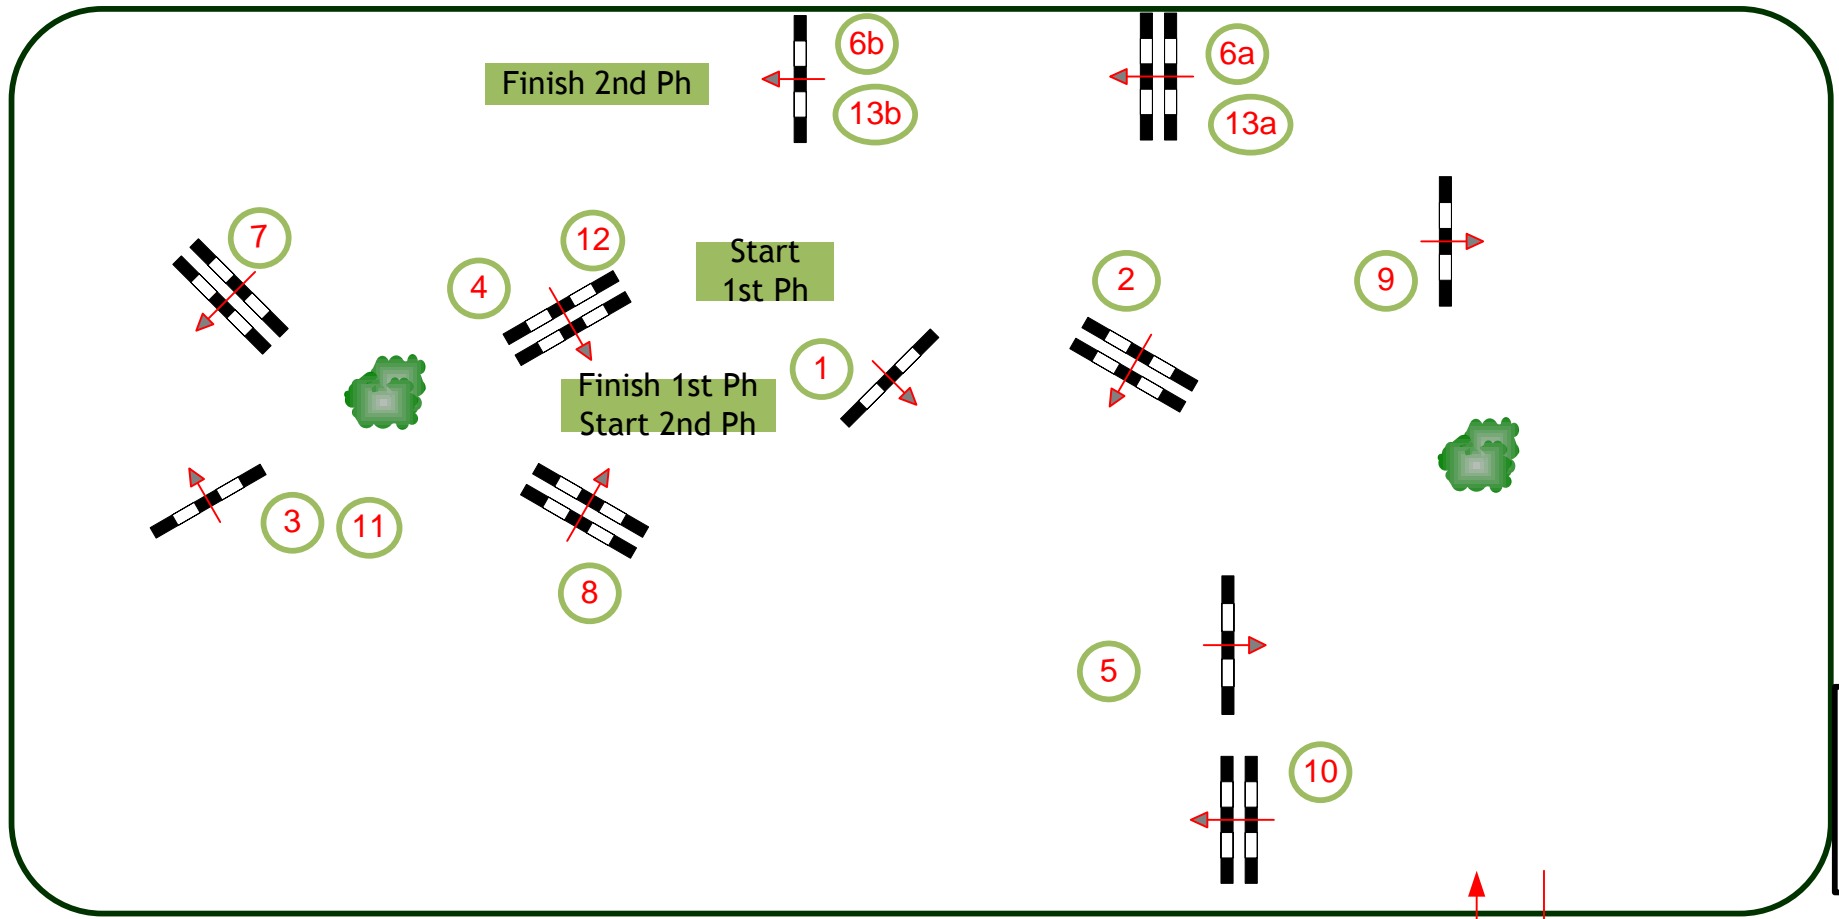

## Amateur Tour

Arv.  
367.1. (A2/A2)  
Height: 0,80 m

Tempo: 325 m/Min.  
Length: 300 m  
Time allowed: 56 sek.  
Time limit: 112 sek.

Obstacles: 8  
Efforts: 9

2nd Phase: 9-13  
Length: 220 m  
Time allowed: 41sek.  
Time limit: 82 sek.

10 15 20 25 30 35 40 45 50 55 60