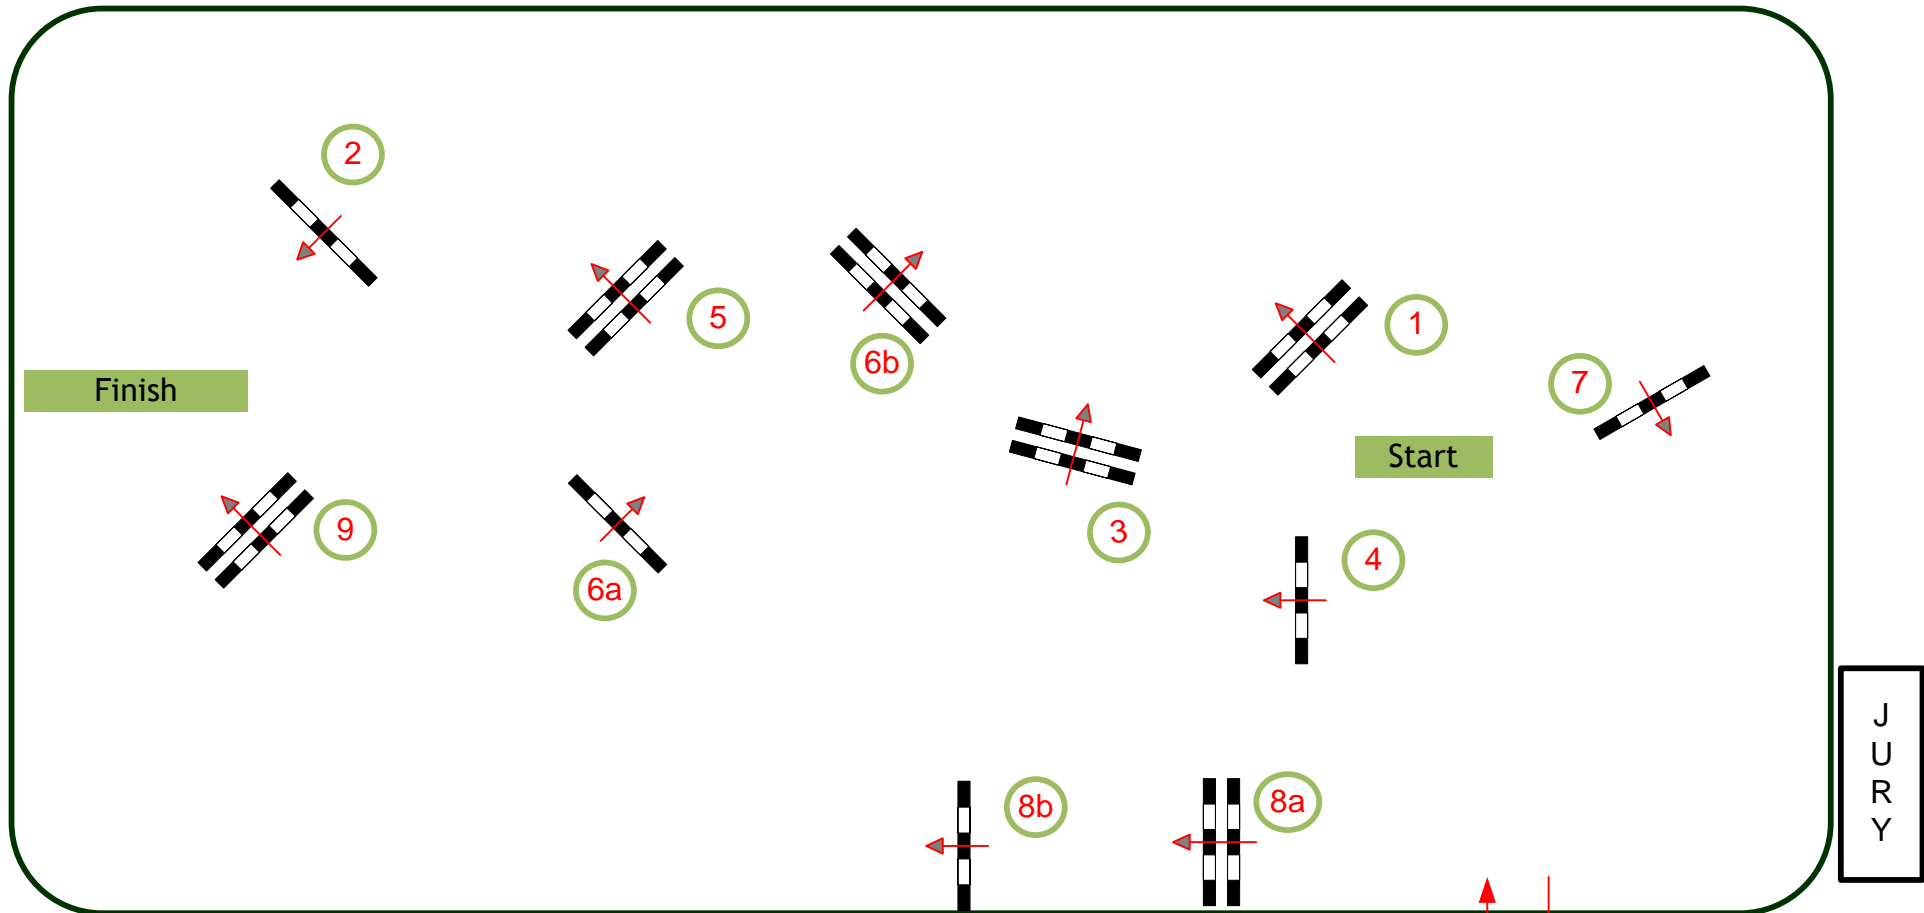

30.
Helsinki International
UB HORSE SHOW

N8

Table: A
Arv. A.2.0
Heigh:1,20 m

Tempo: 350 m/Min.
Length: 350 m
Time allowed: 60 sek.
Time limit: 120 sek.

Obstacles: 9
Efforts: 11

Junior Tour

Course Designer
Johanna Mikkola