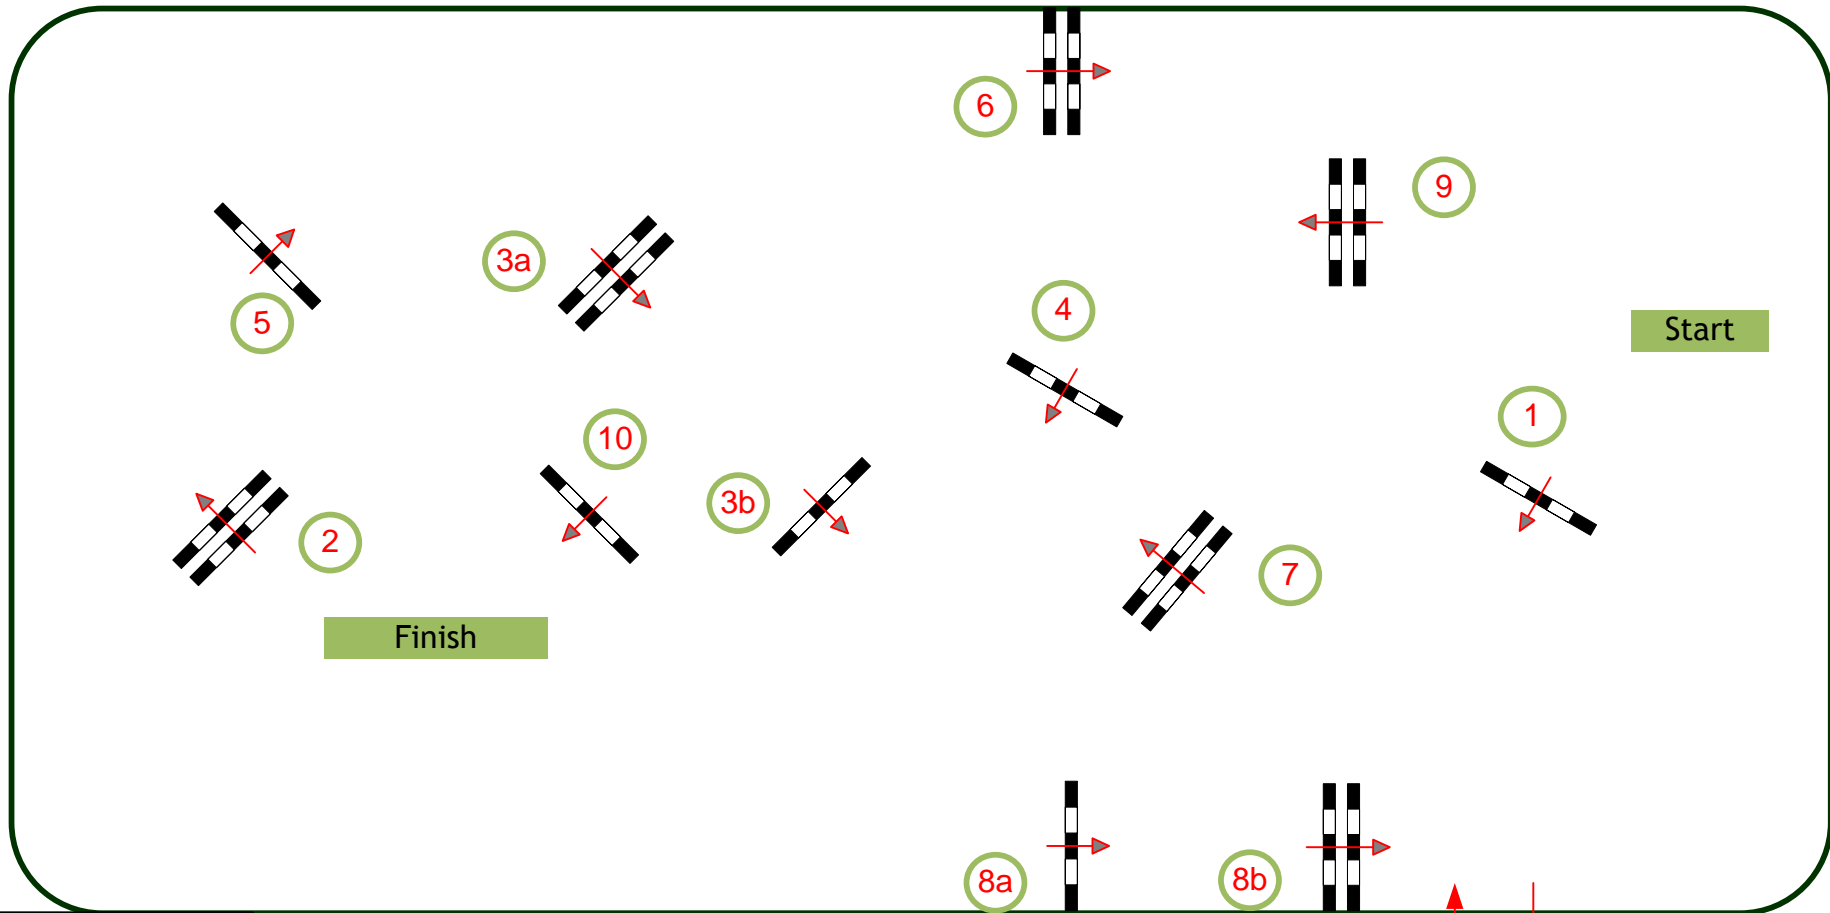

30.
Helsinki International
UB HORSE SHOW

N10

Table: A
Arv. A.2.0
Height: 1,35 m

Tempo: 350 m/Min.
Length: 430 m
Time allowed: 74 sek.
Time limit: 148sek.

Obstacles: 10
Efforts: 12

National Tour

Course Designer
Johanna Mikkola