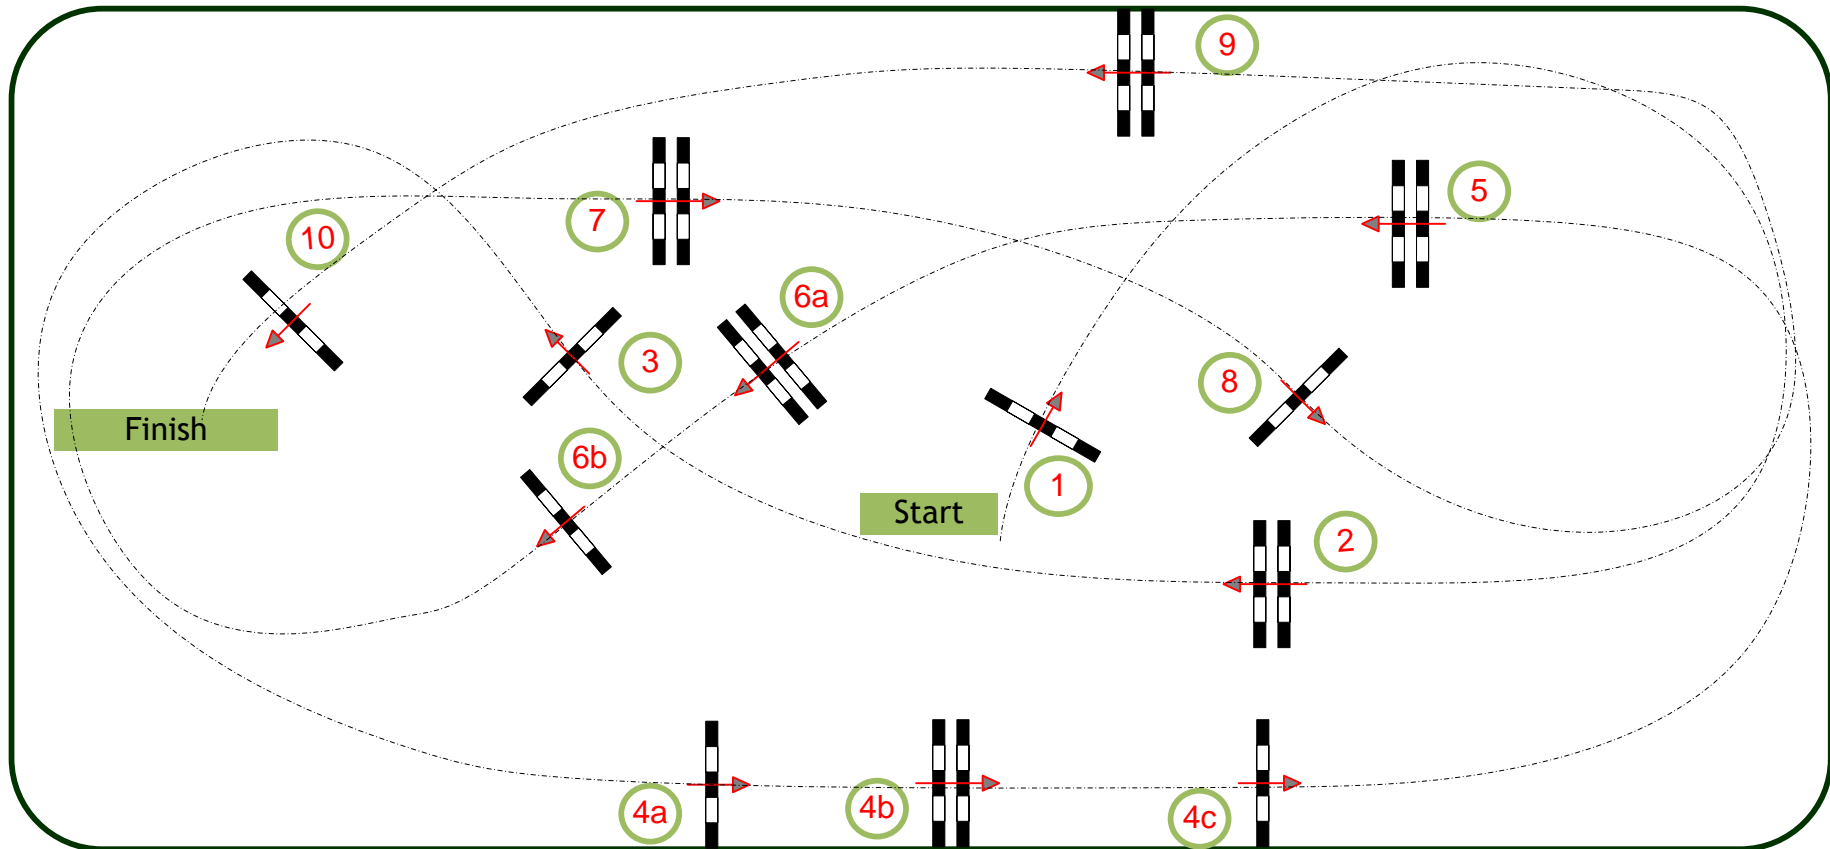

30
Helsinki International
UB HORSE SHOW

N14

N15

Table: A
Arv.
A.2.0
Heigh:1,30/1,40 m

Tempo: 350 m/Min.
Length: 390 m
Time allowed: 67 sek.
Time limit: 134 sek.

Obstacles: 10
Efforts: 13

Junior and U25
Finals

Course Designer
Johanna Mikkola

10 15 20 25 30 35 40 45 50 55 60