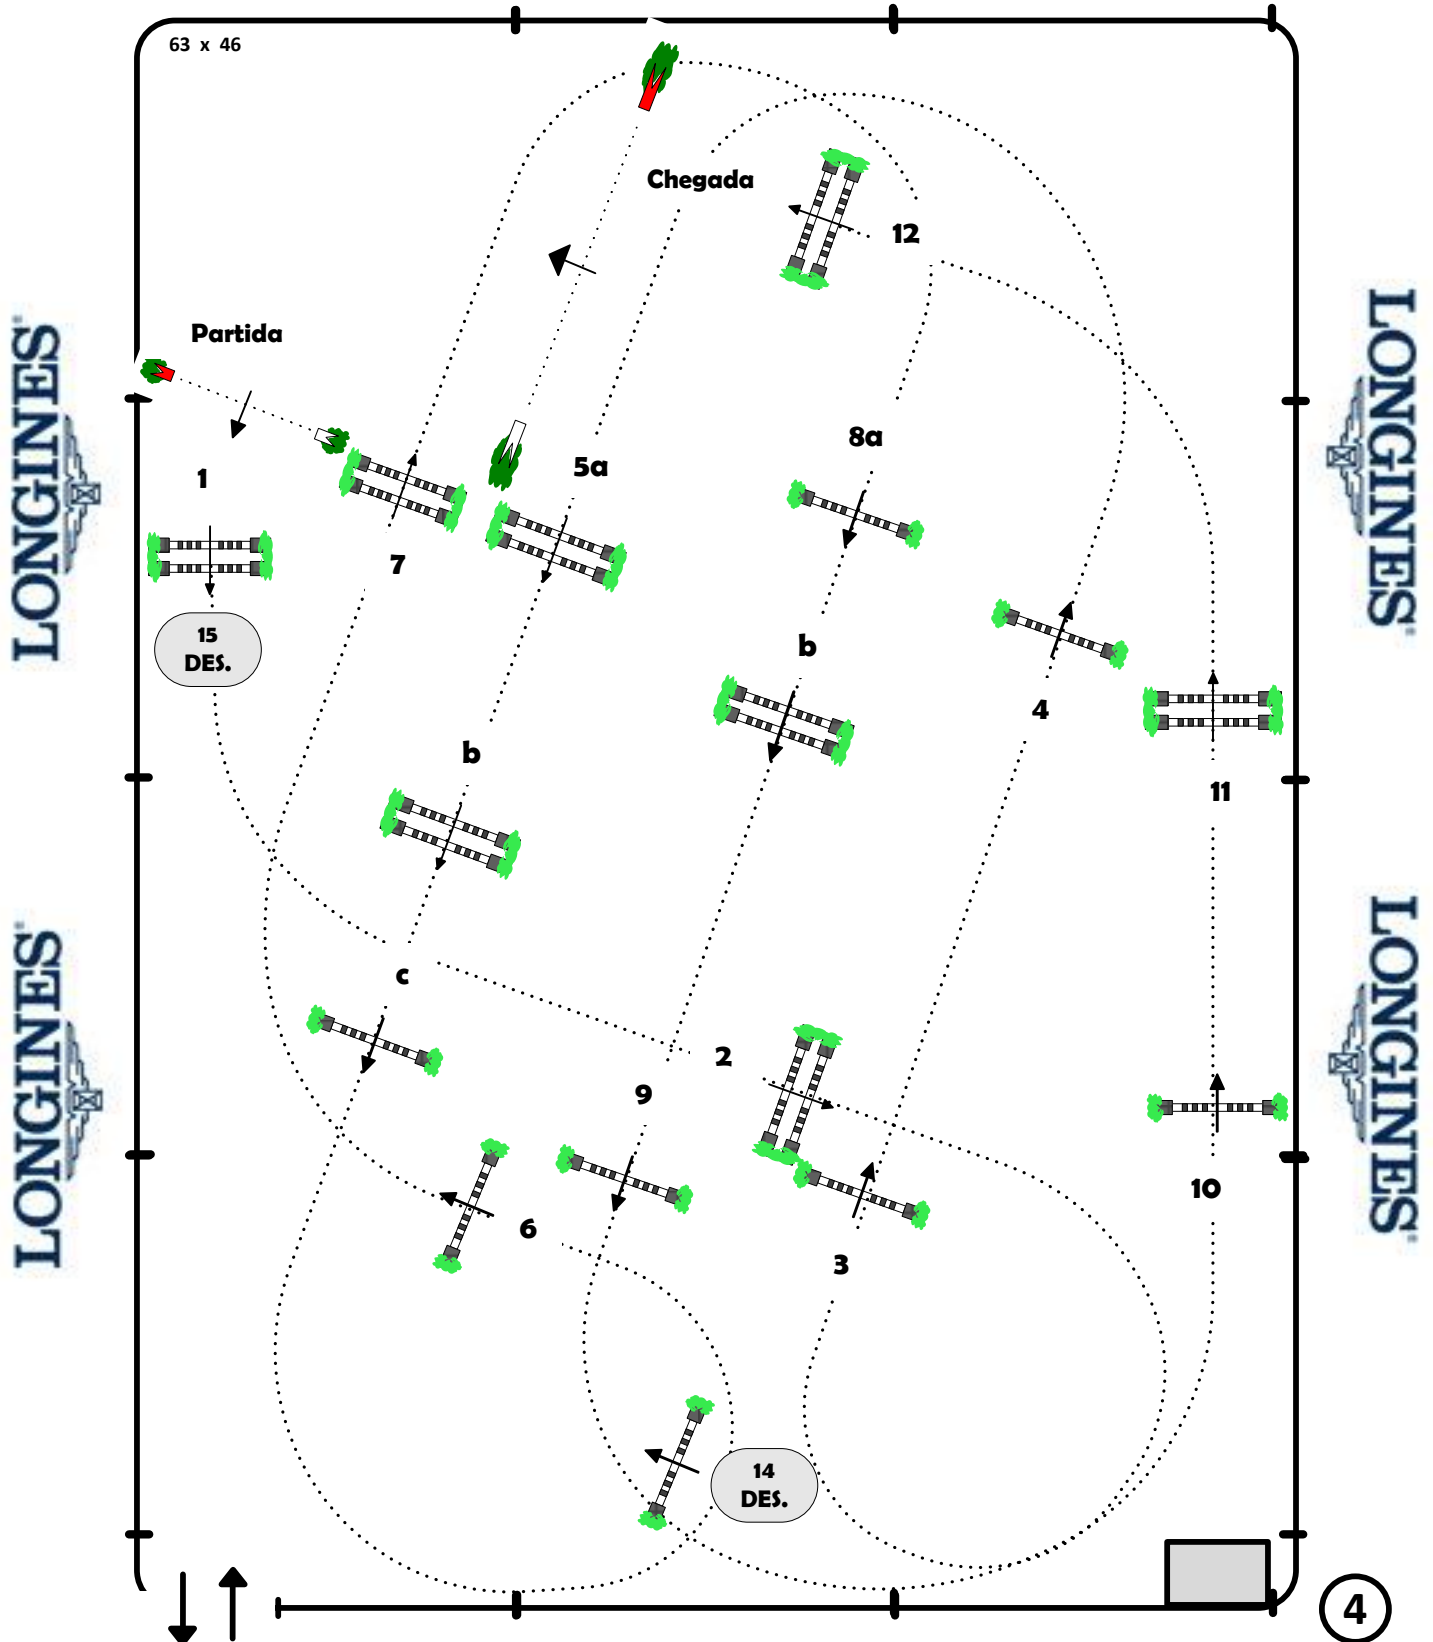

# LONGINES SÃO PAULO CSI-W INDOOR 2014

Class No.: 15

CLÁSSICO 1.40 m

1 DESEMPATE

Saturday, October 18, 2014

Table: A

Speed: 350 m/min

Obstacles: 12

Jump-off: 6-7-8a-8b-10-2-14-15

Length: 430 m

Efforts: 15

Length: 290 m

Article : 238.2.2

Time allowed: 74 sec

Time allowed: 50 sec

Height: 1.40 m

Time limit: 148 sec

Time limit: 100 sec

Course Designer :

Guilherme Jorge

( BRA )