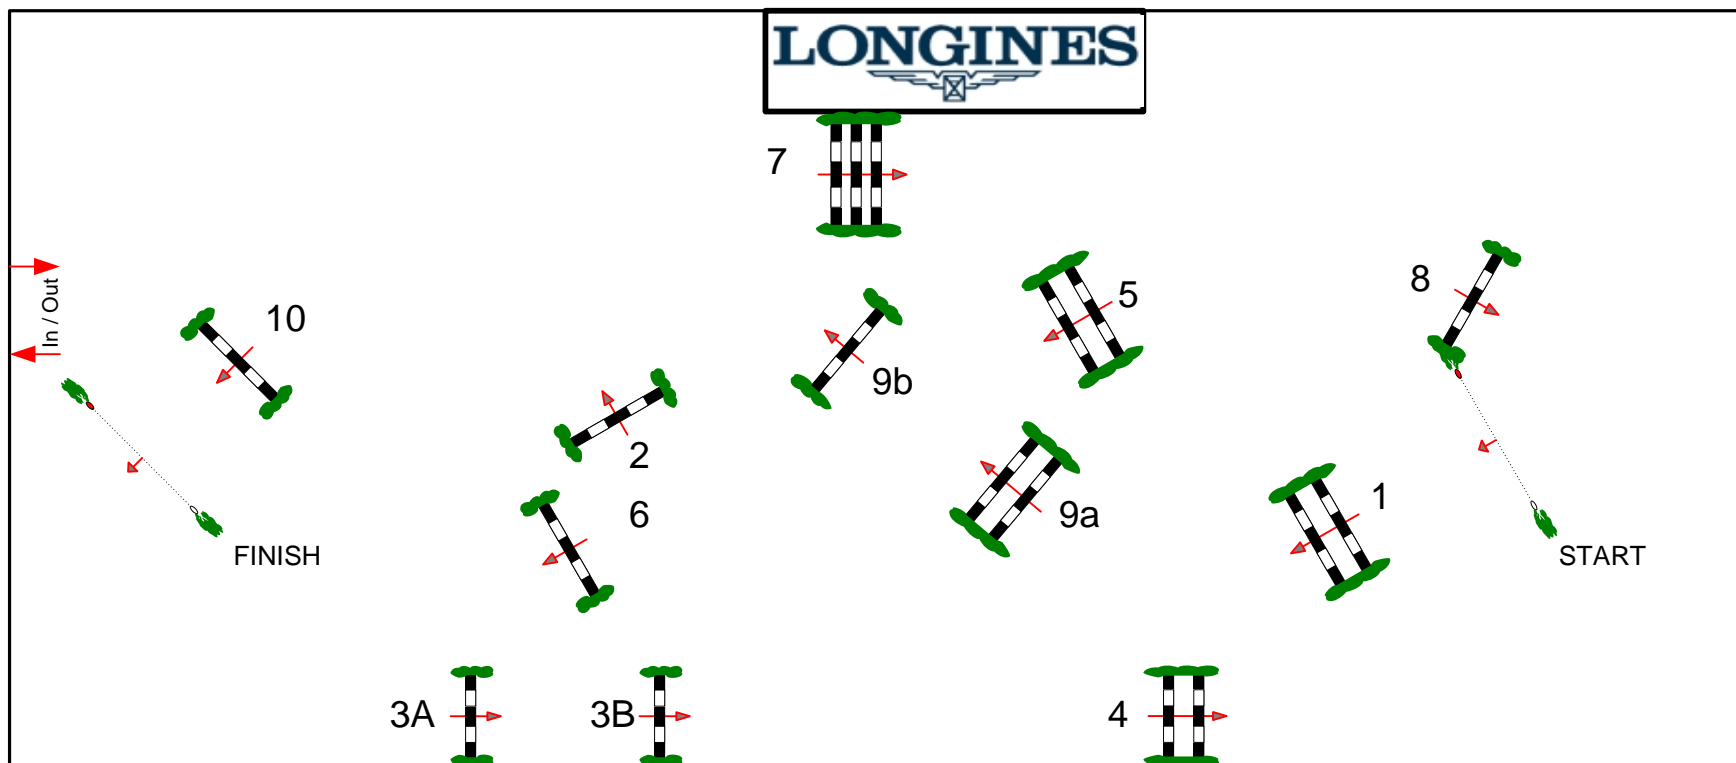

LONGINES CHINA TOUR SHANGHAI 2014

Table: A
 National RG:
 FEI RG / Art. 238.2.1
 Height: 1.20-1.30 m

CLASS N 7 AGAINST THE CLOCK 25-10-2014 H 14.40

Speed: 350 m/min

Length: 390 m
 Time allowed: 67 sec
 Time limit: 134 sec

Obstacles: 10
 Efforts: 12
 Penalty sec
 Closed combination:

:
 Length: 0 m
 Time allowed: 0 sec
 Time limit: 0 sec

2nd Jump-off:

Length: 0 m
 Time allowed: 0 sec
 Time limit: 0 sec

GIURIA

Course Designer

COLOMBO ANDREA