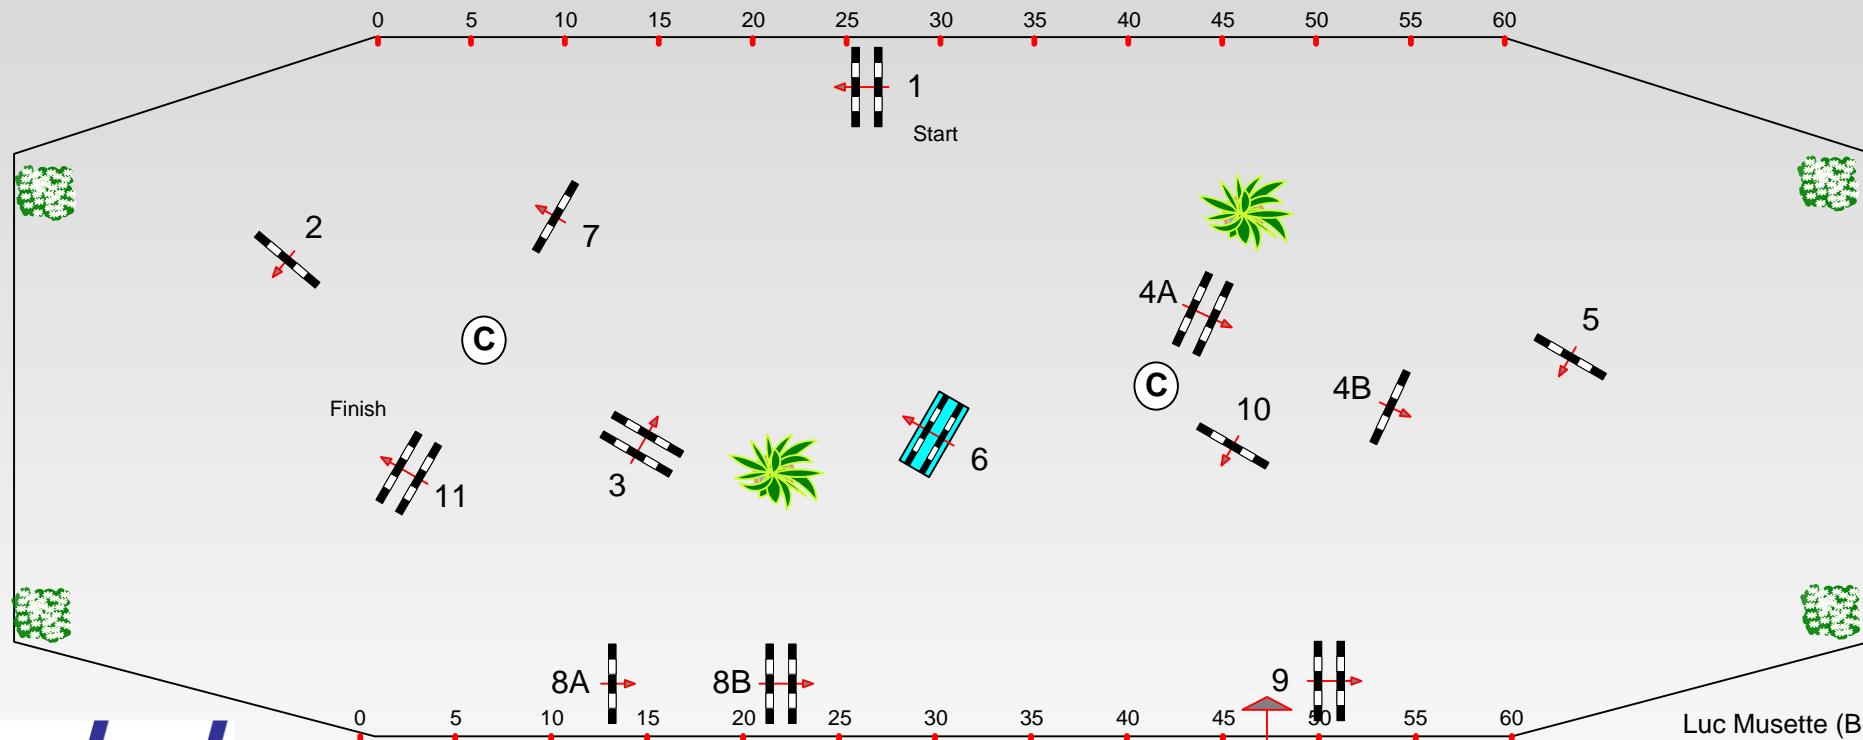

Stuttgart German Master 2014

Class No.: 1 / 2 CSI 5*

Competition against the clock

Donnerstag, 20. November 2014

Start: 11:30

Table: A
National RG:
FEI RG / Art. 238.2.1
Height: 1,45 m

Speed: 350 m/min
Length: 390 m
Time allowed: 67 sec
Time limit: 134 sec

Obstacles: 11
Efforts: 13
Penalty sec:
Closed combination:

:
Length: 0 m
Time allowed: 0 sec
Time limit: 0 sec

Luc Musette (Bel)
Christa Jung (Ger)
and Team

Musette.luc@gmail.com