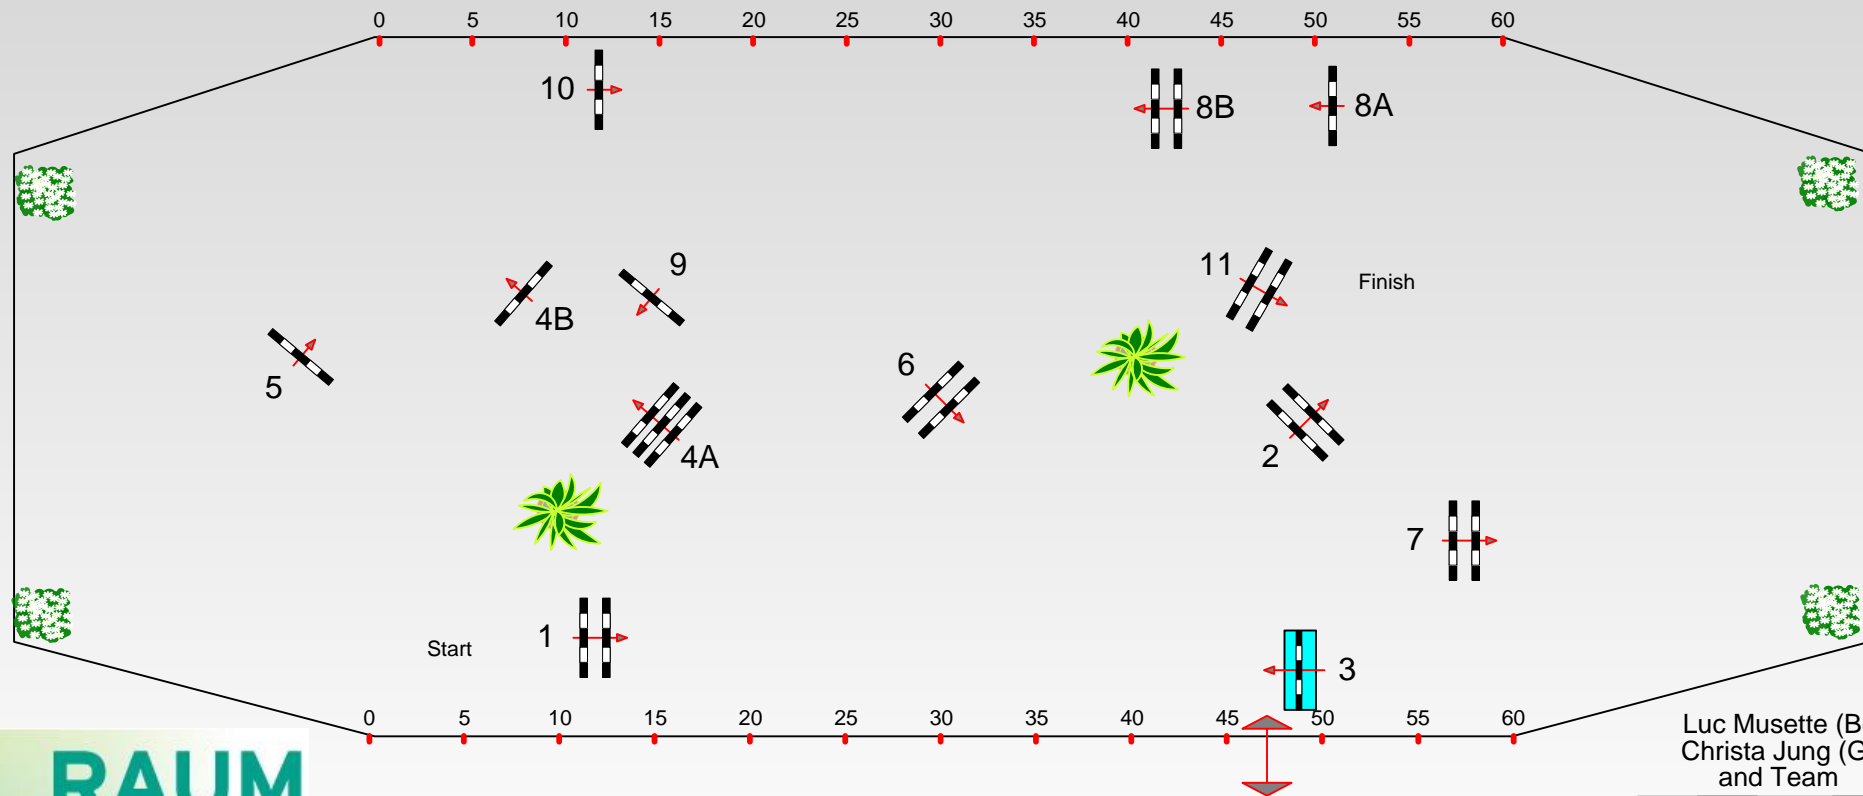

Stuttgart German Master 2014

Class No.: 4 CSI 5*

Competition against the clock

Freitag, 21. November 2014

Start: 15:00

Table: A
National RG:
FEI RG / Art. 238.2.1
Height: 1,45 m

Speed: 350 m/min
Length: 410 m
Time allowed: 71 sec
Time limit: 142 sec

Obstacles:	11	:	
Efforts:	13	Length:	0 m
Penalty sec:		Time allowed:	0 sec
Closed combination:		Time limit:	0 sec

Luc Musette (Bel)
Christa Jung (Ger)
and Team
Musette.luc@gmail.com