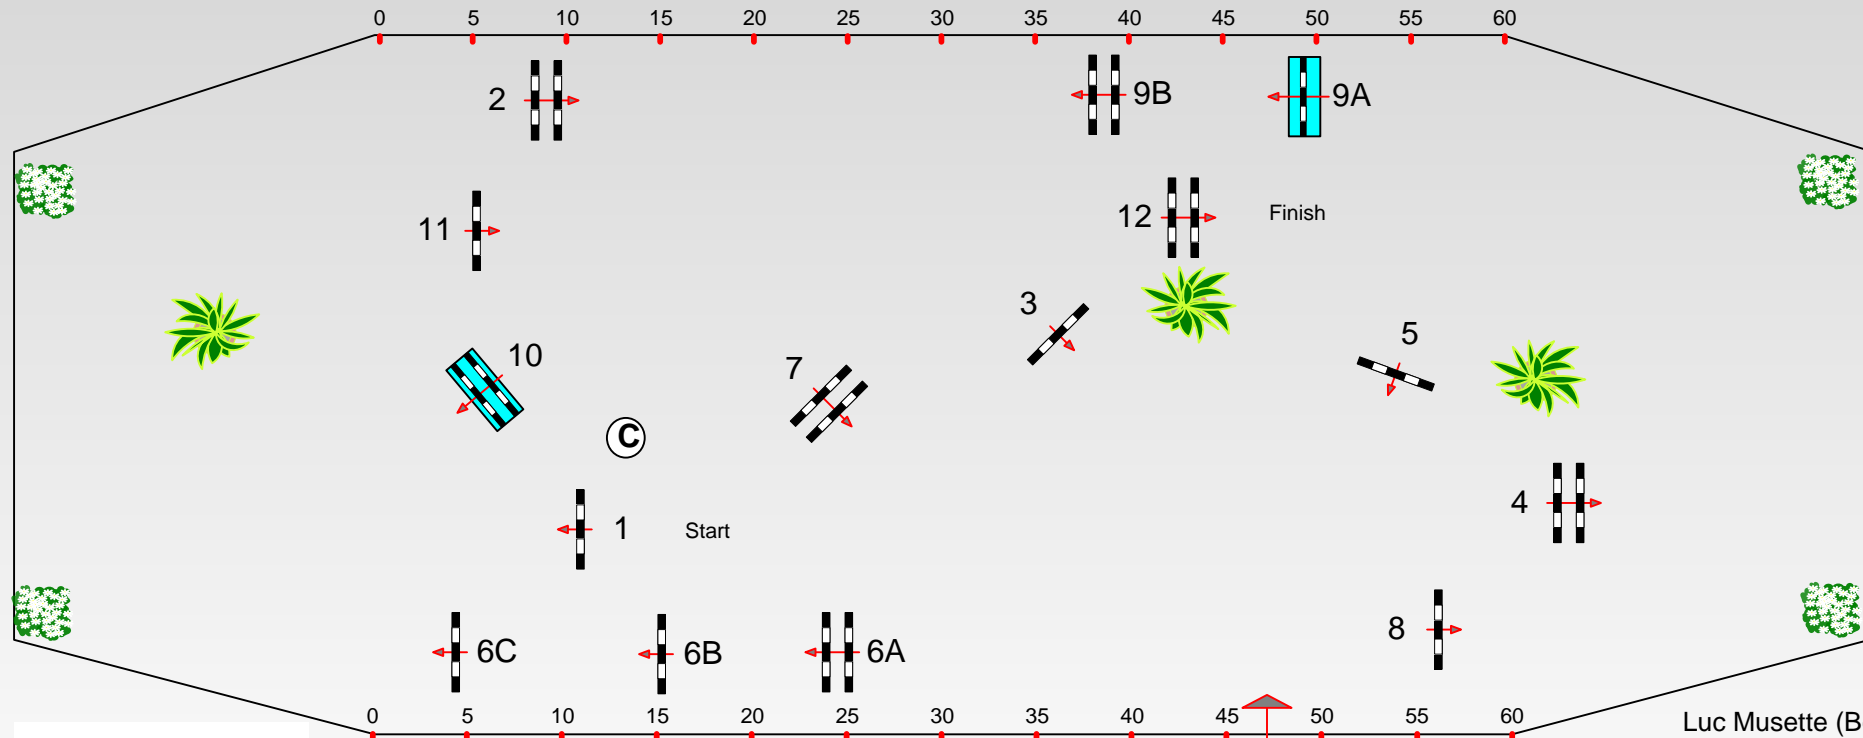

Stuttgart German Master 2014

Class No.: 5 CSI 5*

Competition against the clock

Freitag, 21. November 2014

Start: 17:45

Table: A
National RG:
FEI RG / Art. 238.2.1
Height: 1,50 m

Speed: 350 m/min
Length: 460 m
Time allowed: 79 sec
Time limit: 158 sec

Obstacles: 12
Efforts: 15
Penalty sec:
Closed combination:

Length: 0 m
Time allowed: 0 sec
Time limit: 0 sec

Luc Musette (Bel)
Christa Jung (Ger)
and Team

Musette.luc@gmail.com