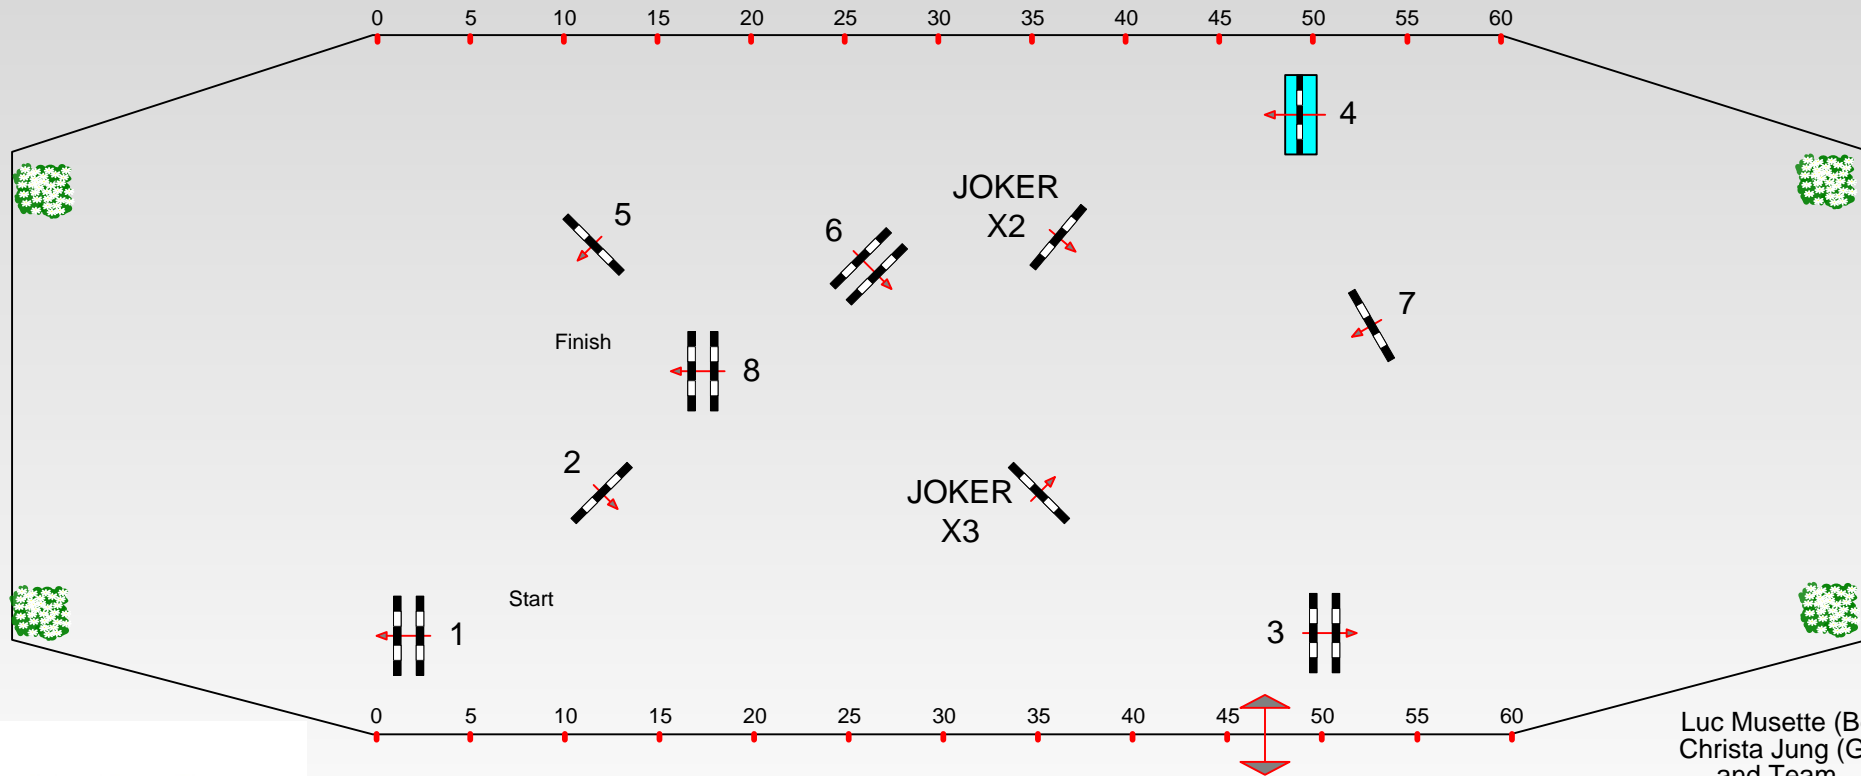

Stuttgart German Master 2014

Class No.: 9 CSI 5*

Accumulator Competition WITH ALTERNATIVE JOKER

Samstag, 22. November 2014

Start: 22:15

Table: A
National RG:
FEI RG / Art. 269.1.2.3.5.1
Height: 1,45 m

Speed: 350 m/min
Length: 360 m
Time allowed: 62 sec
Time limit: 124 sec

Obstacles: 8+1
Efforts: 9
Penalty sec:
Closed combination:

:
Length: 0 m
Time allowed: 0 sec
Time limit: 0 sec

Luc Musette (Bel)
Christa Jung (Ger)
and Team

Musette.luc@gmail.com

in.Stuttgart

Veranstaltungsgesellschaft mbH & Co. KG