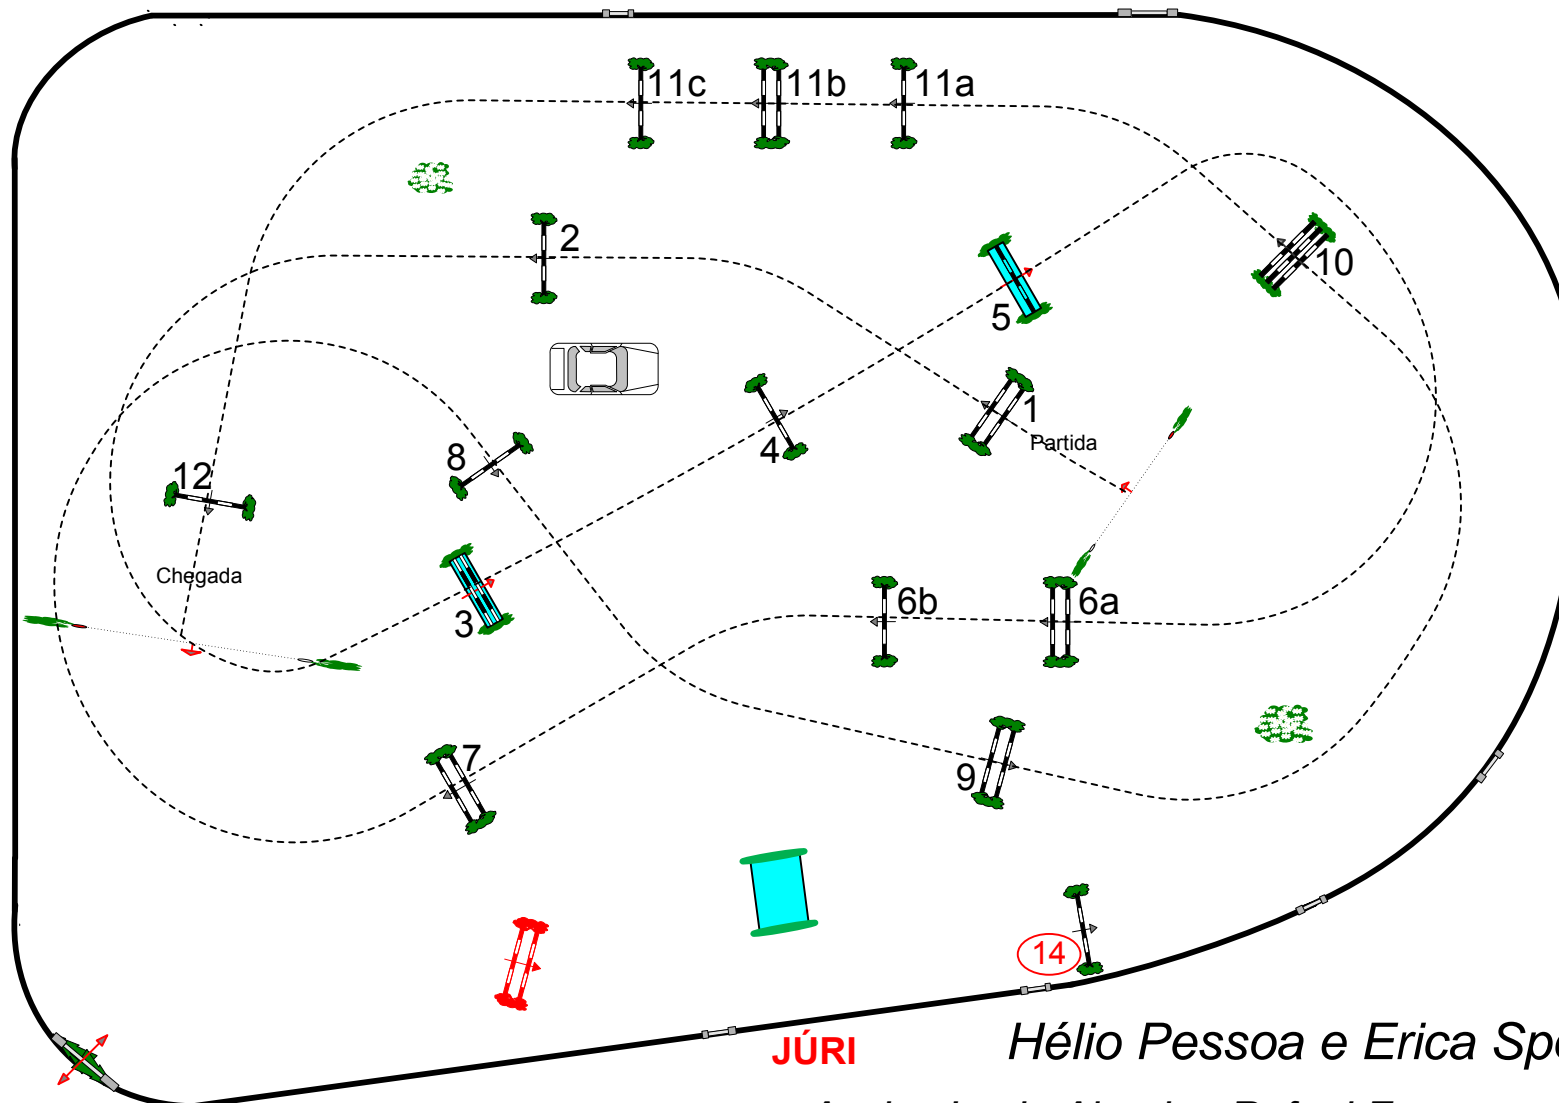

CSI** E CSN** 76° ANIVERSÁRIO DA SOCIEDADE HÍPICA BRASILEIRA

Class No.: 01

UM DESEMPATE

Donnerstag, 13. November 2014

Start: 10:00

Table: A
National RG:
FEI RG / Art. 238.2.2
Height: 1,45 m

Speed: 375 m/min
Length: 480 m
Time allowed: 77 sec
Time limit: 154 sec

Obstacles: 11
Efforts: 11
Penalty sec: 11
Closed combination: 11

1st Jump-off: 14-6a-7-8-11bc-3-5
Length: 320 m
Time allowed: 52 sec
Time limit: 104 sec

2nd Jump-off:
Length: 0 m
Time allowed: 0 sec
Time limit: 0 sec