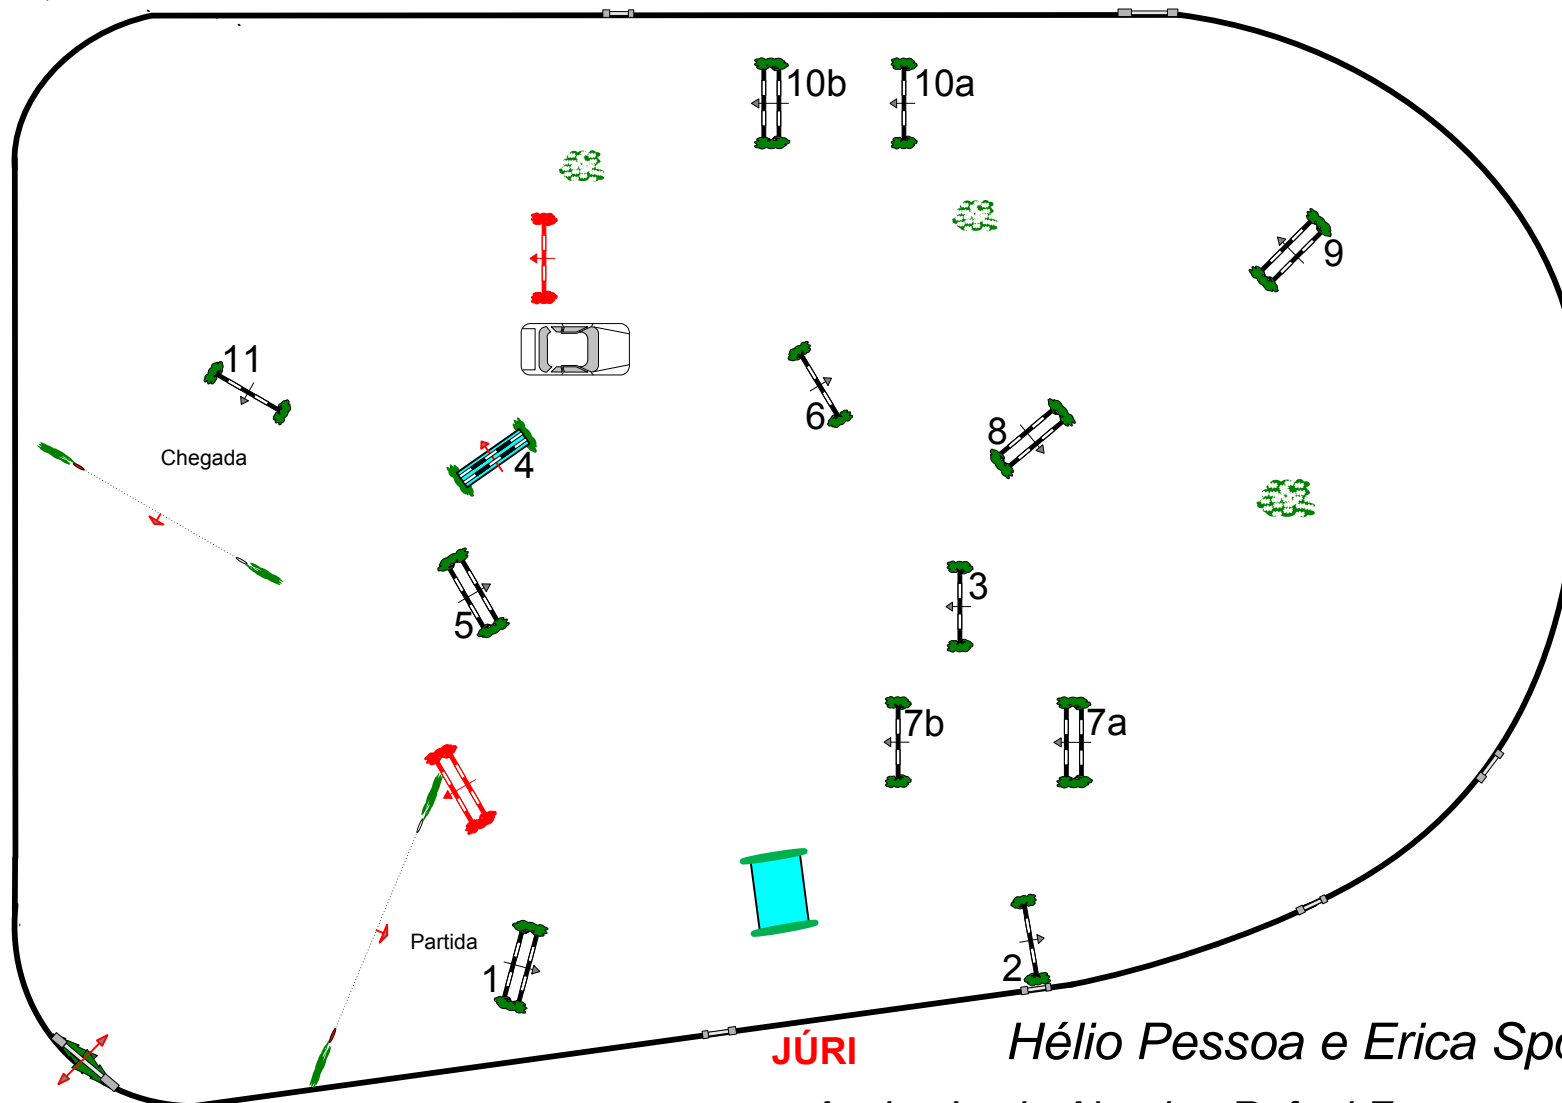

# CSI\*\* E CSN\*\* 76° ANIVERSÁRIO DA SOCIEDADE HÍPICA BRASILEIRA

Class No.: A-B

SR-JR-YR/AM TOP-JC TOP-PRÉ JR

AO CRONÔMETRO

Donnerstag, 13. November 2014

Start: 15:00

Table: A	Speed: 350 m/min	Obstacles:	1st Jump-off:	2nd Jump-off:
National RG:	Length: 480 m	Efforts:	Length: 0 m	Length: 0 m
FEI RG / Art. 238.2.1	Time allowed: 83 sec	Penalty sec:	Time allowed: 0 sec	Time allowed: 0 sec
Height: 1,35/1,30 m	Time limit: 166 sec	Closed combination:	Time limit: 0 sec	Time limit: 0 sec