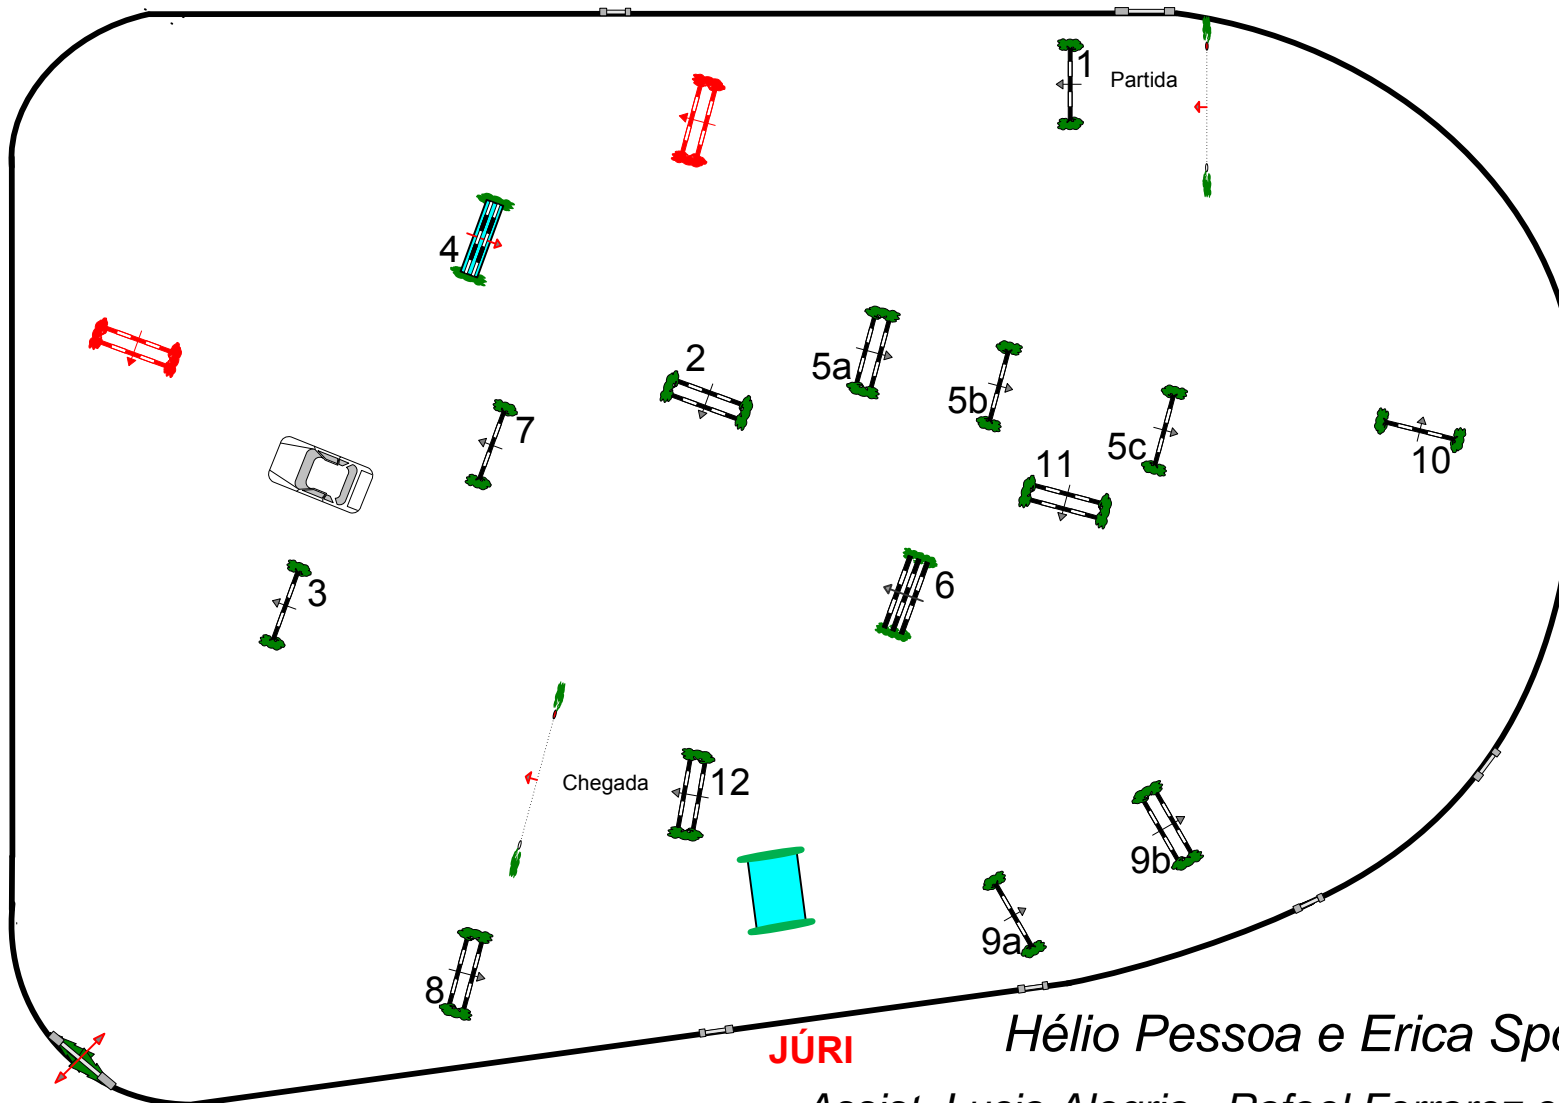

CSI** E CSN** 76° ANIVERSÁRIO DA SOCIEDADE HÍPICA BRASILEIRA

Class No.: C

SR-JR-YR

UM DESEMPATE

Freitag, 14. November 2014

Start: 9:30

Table: A
National RG:
FEI RG / Art. 238.2.2
Height: 1,40 m

Speed: 375 m/min
Length: 500 m
Time allowed: 80 sec
Time limit: 160 sec

Obstacles:
Efforts:
Penalty sec:
Closed combination:

1st Jump-off: 1-2-3-4-5bc-11-12
Length: 290 m
Time allowed: 47 sec
Time limit: 94 sec

2nd Jump-off:
Length: 0 m
Time allowed: 0 sec
Time limit: 0 sec