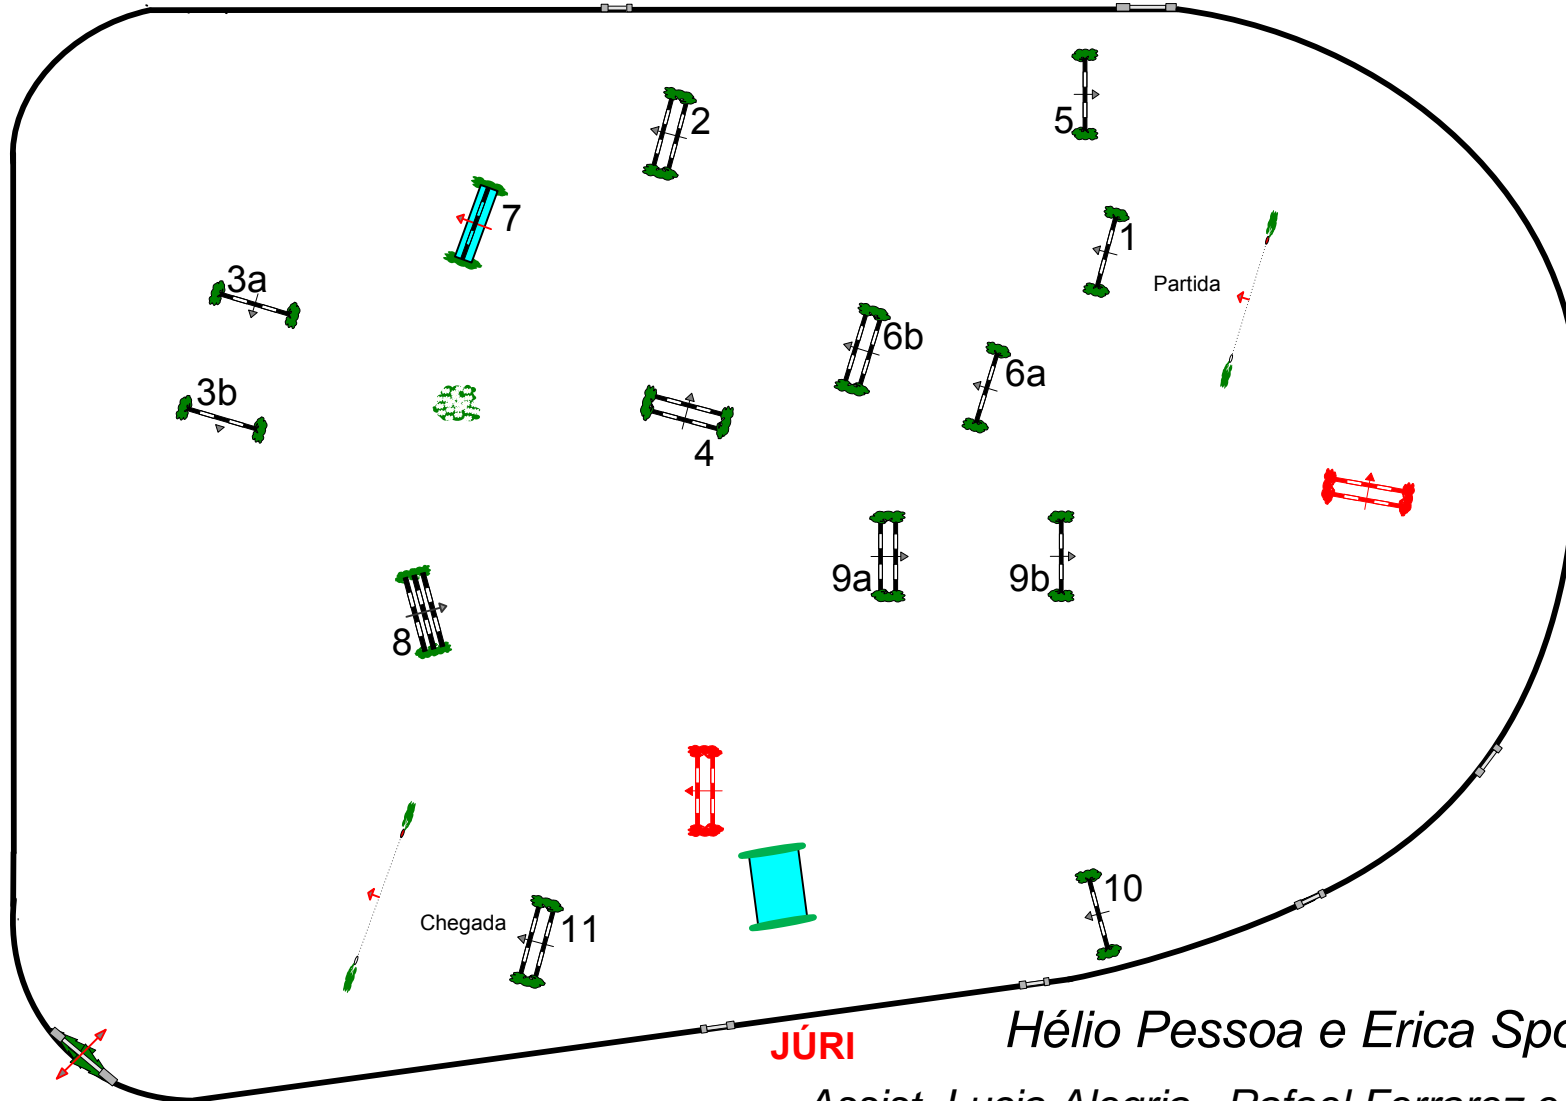

CSI** E CSN** 76° ANIVERSÁRIO DA SOCIEDADE HÍPICA BRASILEIRA

Class No.: D

AM TOP-JC TOP- PRÉ JR

UM DESEMPATE

Freitag, 14. November 2014

Start: 15:00

Table: A
National RG:
FEI RG / Art. 238.2.2
Height: 1,30 m

Speed: 350 m/min
Length: 470 m
Time allowed: 81 sec
Time limit: 162 sec

Obstacles: 11
Efforts: 14
Penalty sec:
Closed combination:

1st Jump-off: 3a-4-5-6b-9ab-10-11
Length: 290 m
Time allowed: 50 sec
Time limit: 100 sec

2nd Jump-off:
Length: 0 m
Time allowed: 0 sec
Time limit: 0 sec

Hélio Pessoa e Erica Sportiello

Assist. Lucia Alegria , Rafael Ferrarez e Evandro Gervásio