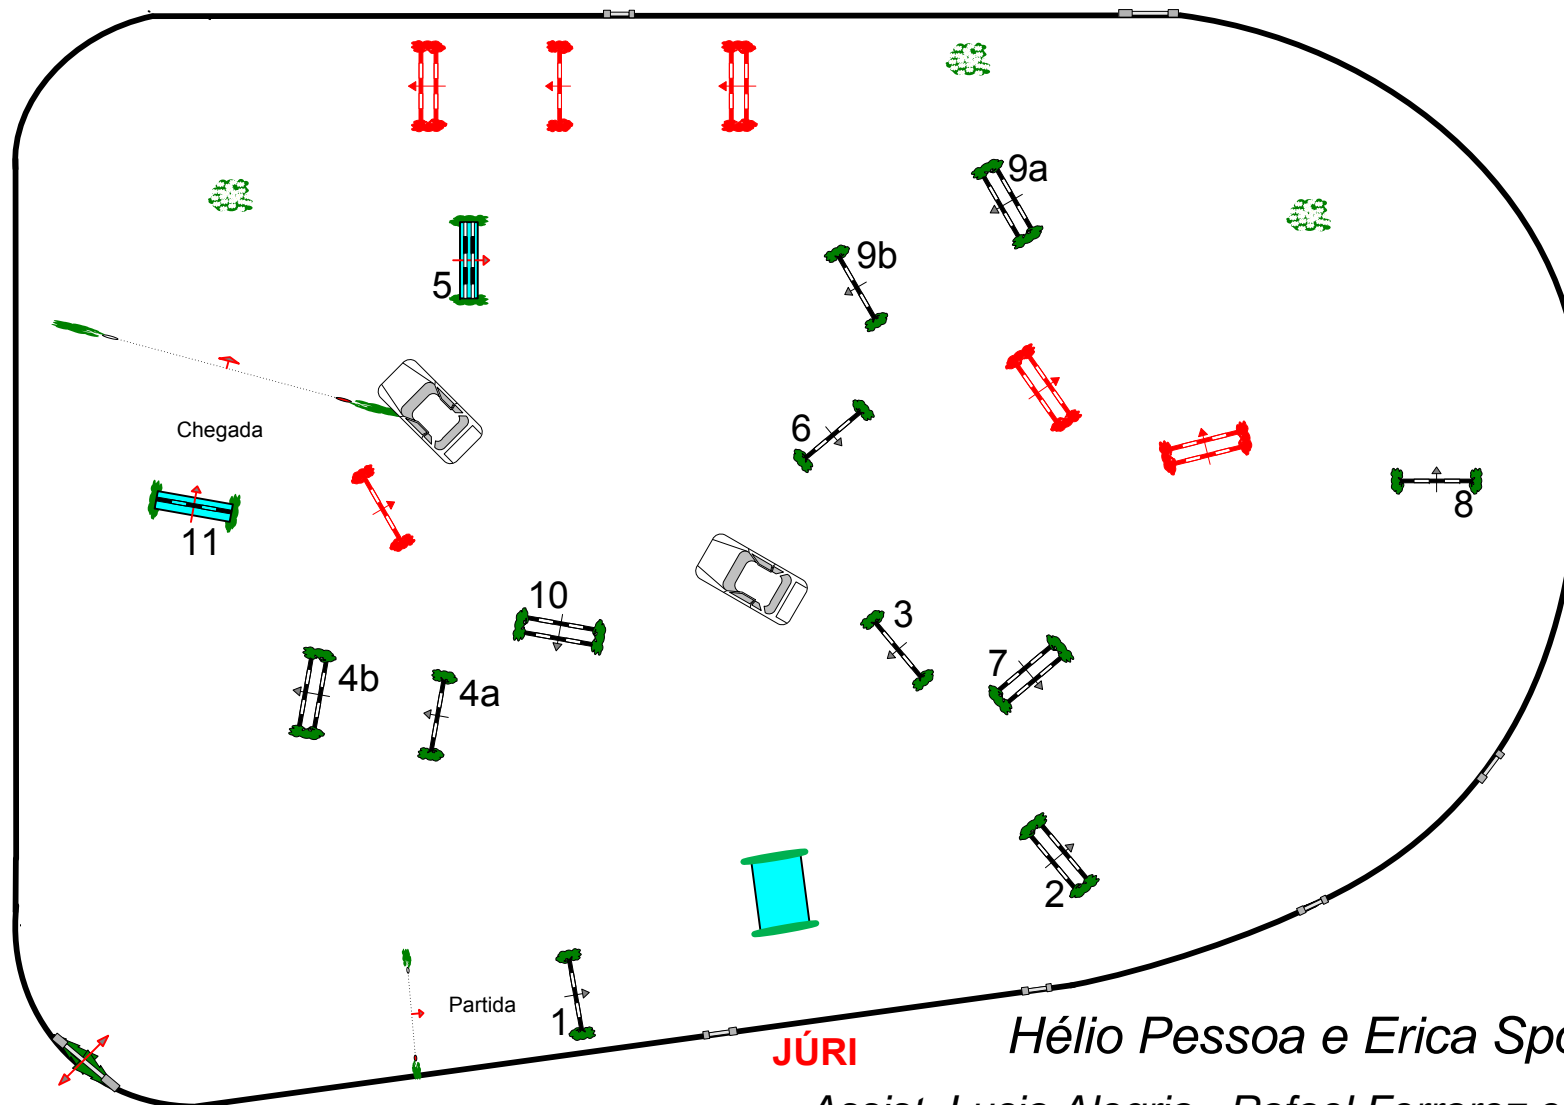

# CSI\*\* E CSN\*\* 76° ANIVERSÁRIO DA SOCIEDADE HÍPICA BRASILEIRA

Class No.: F

AM-JC-MR

UM DESEMPATE

Samstag, 15. November 2014

Start: 8:30

Table: A  
National RG:  
FEI RG / Art. 238.2.2  
Height: 1,20 m

Speed: 350 m/min  
Length: 395 m  
Time allowed: 68 sec  
Time limit: 136 sec

Obstacles:  
Efforts:  
Penalty sec:  
Closed combination:

1st Jump-off: 5-4ab-1-2-3-7-8  
Length: 330 m  
Time allowed: 57 sec  
Time limit: 114 sec

2nd Jump-off:  
Length: 0 m  
Time allowed: 0 sec  
Time limit: 0 sec