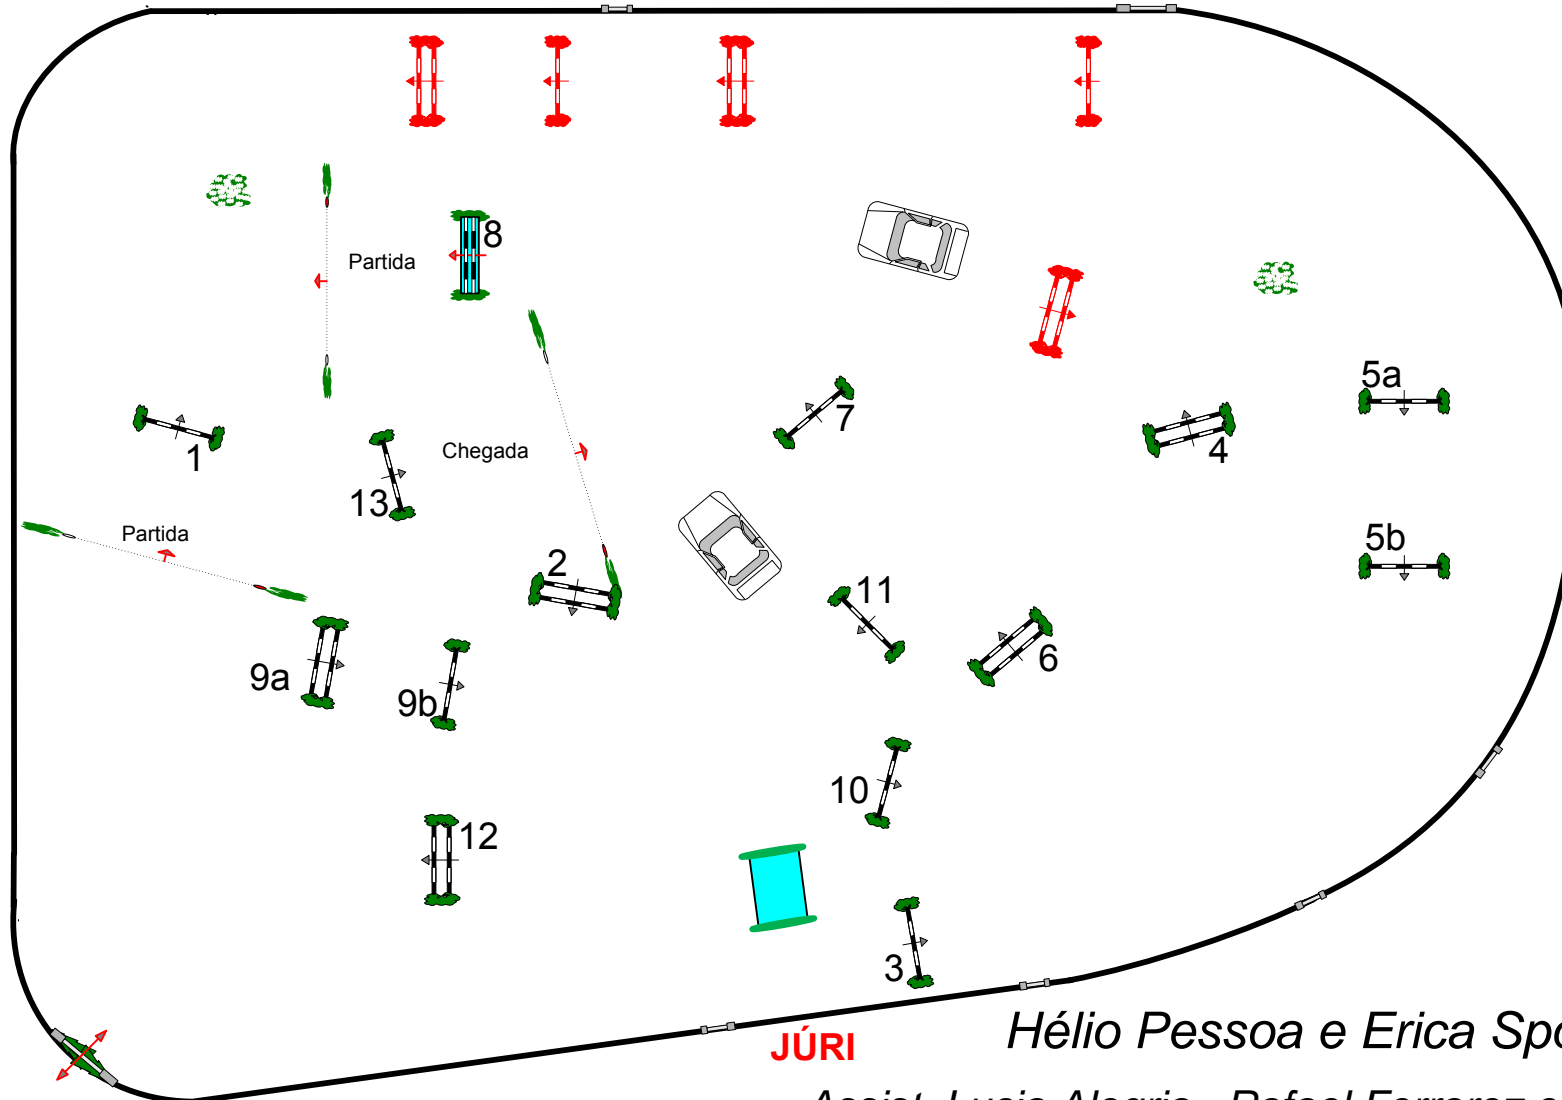

CSI** E CSN** 76° ANIVERSÁRIO DA SOCIEDADE HÍPICA BRASILEIRA

Class No.: G

AM TOP-JC TOP-PRÉ JR

DUAS FASES

Samstag, 15. November 2014

Start: 0:00

Table: A
National RG:
FEI RG / Art. 274.5.5
Height: 1,30 m

Speed: 350 m/min
Length: 280 m
Time allowed: 48 sec
Time limit: 96 sec

Obstacles:
Efforts:
Penalty sec:
Closed combination:

1st Jump-off: 9ab-10-11-12-13
Length: 0 m
Time allowed: 0 sec
Time limit: 0 sec

2nd Jump-off:
Length: 0 m
Time allowed: 0 sec
Time limit: 0 sec

Hélio Pessoa e Erica Sportiello