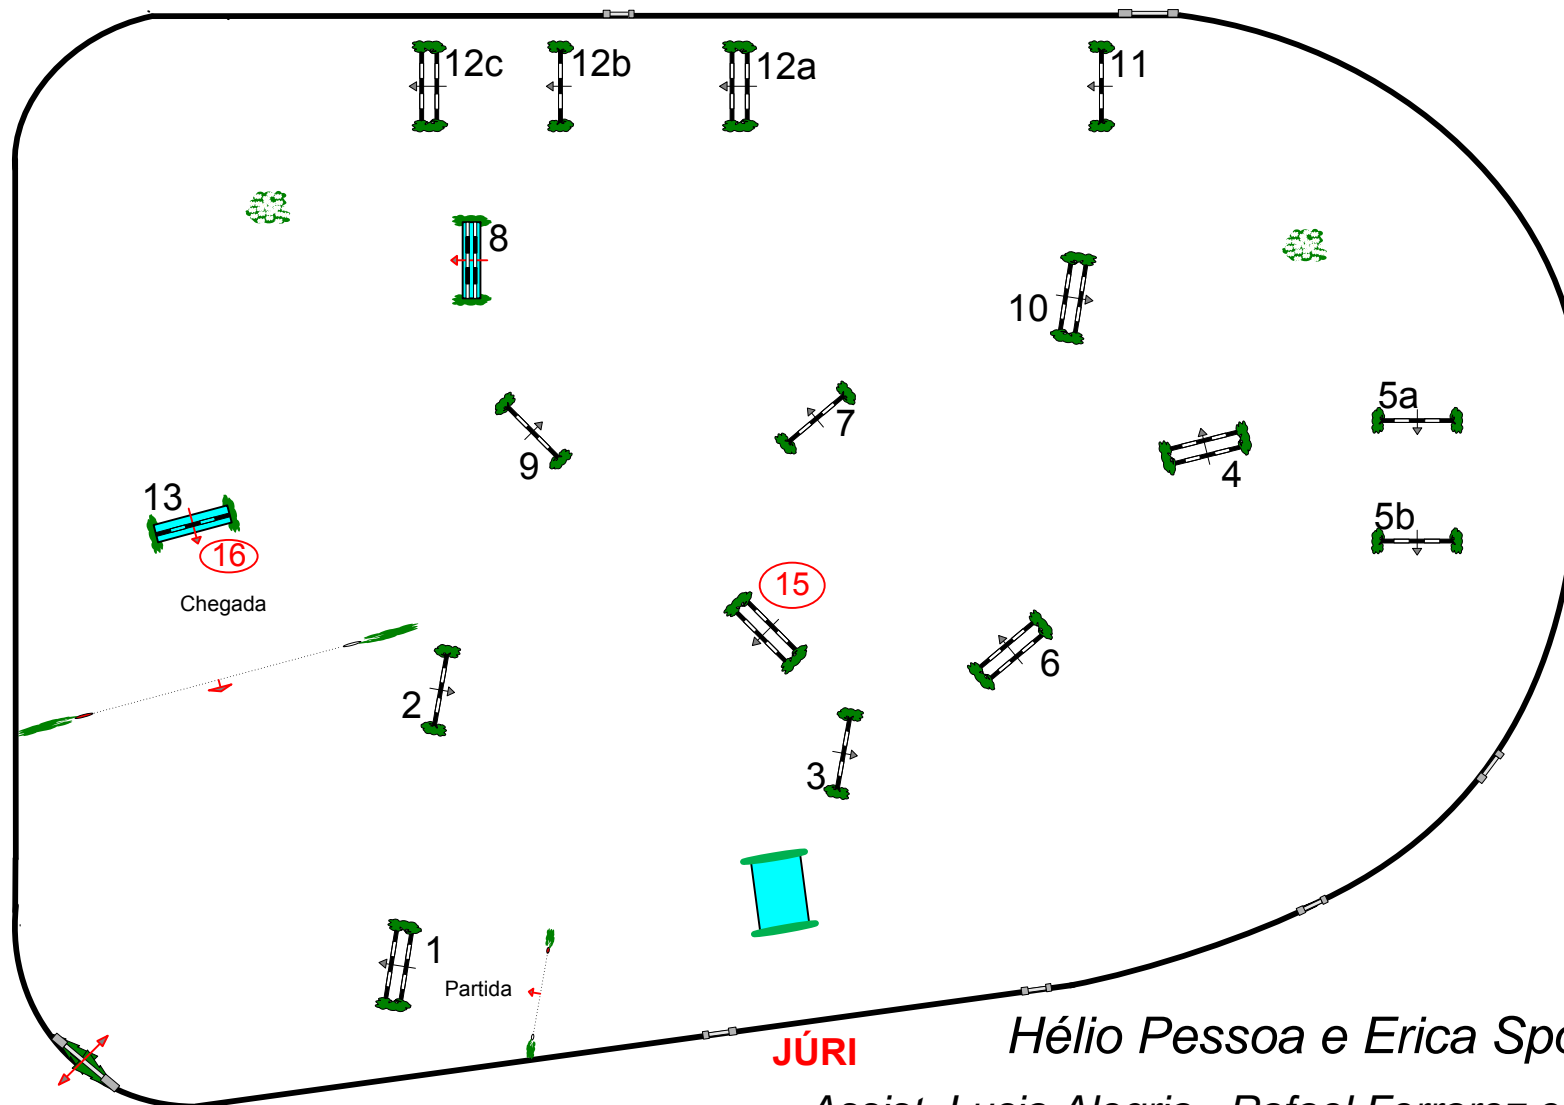

CSI** E CSN*** 76° ANIVERSÁRIO DA SOCIEDADE HÍPICA BRASILEIRA

Class No.: H

SR-JR-YR

UM DESEMPATE

Samstag, 15. November 2014

Start: 17:00

Table: A
National RG:
FEI RG / Art. 238.2.2
Height: 1,40 m

Speed: 375 m/min
Length: 450 m
Time allowed: 72 sec
Time limit: 144 sec

Obstacles:
Efforts:
Penalty sec:
Closed combination:

1st Jump-off: 10-4-12bc-9-15-16
Length: 300 m
Time allowed: 48 sec
Time limit: 96 sec

2nd Jump-off:
Length: 0 m
Time allowed: 0 sec
Time limit: 0 sec