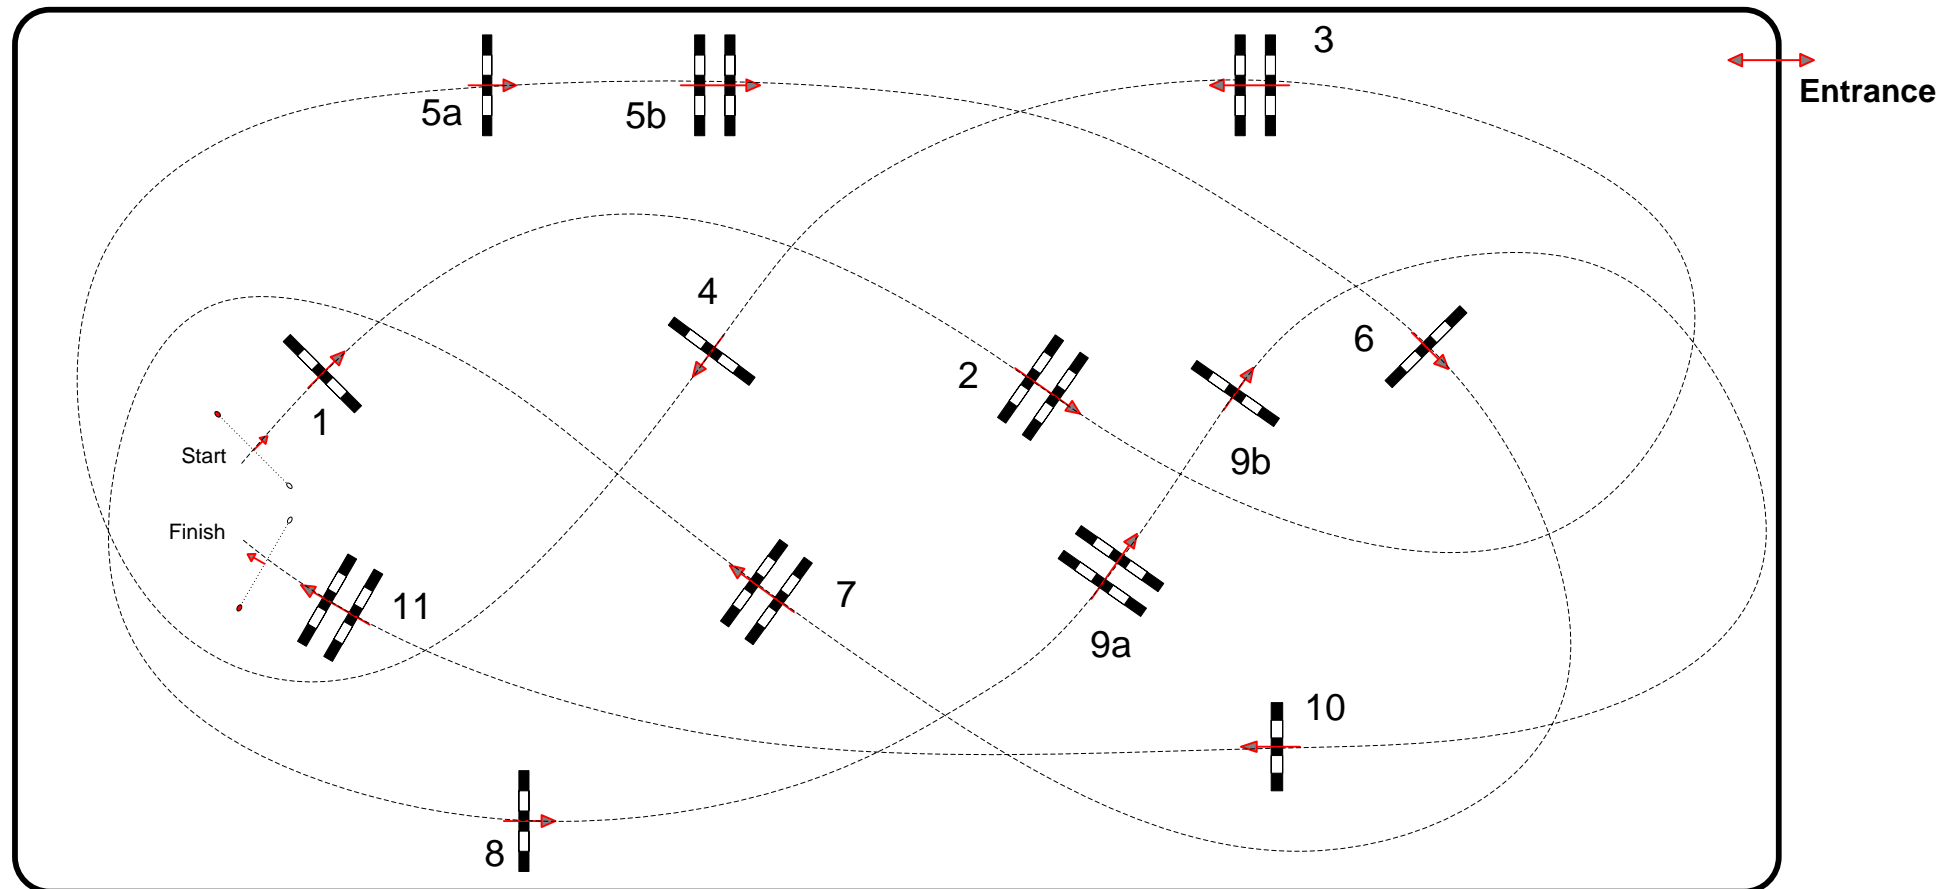

Speed: 350 m/min

Length: 430 m

Time allowed: 74 sec

Time limit: 148 sec

Obstacles: 11

Efforts: 13

Jump off: **none**

Length: 0 m

Time allowed: 0 sec

Time limit: 0 sec

Ground Jury

Course design: Louis Konickx (ned)