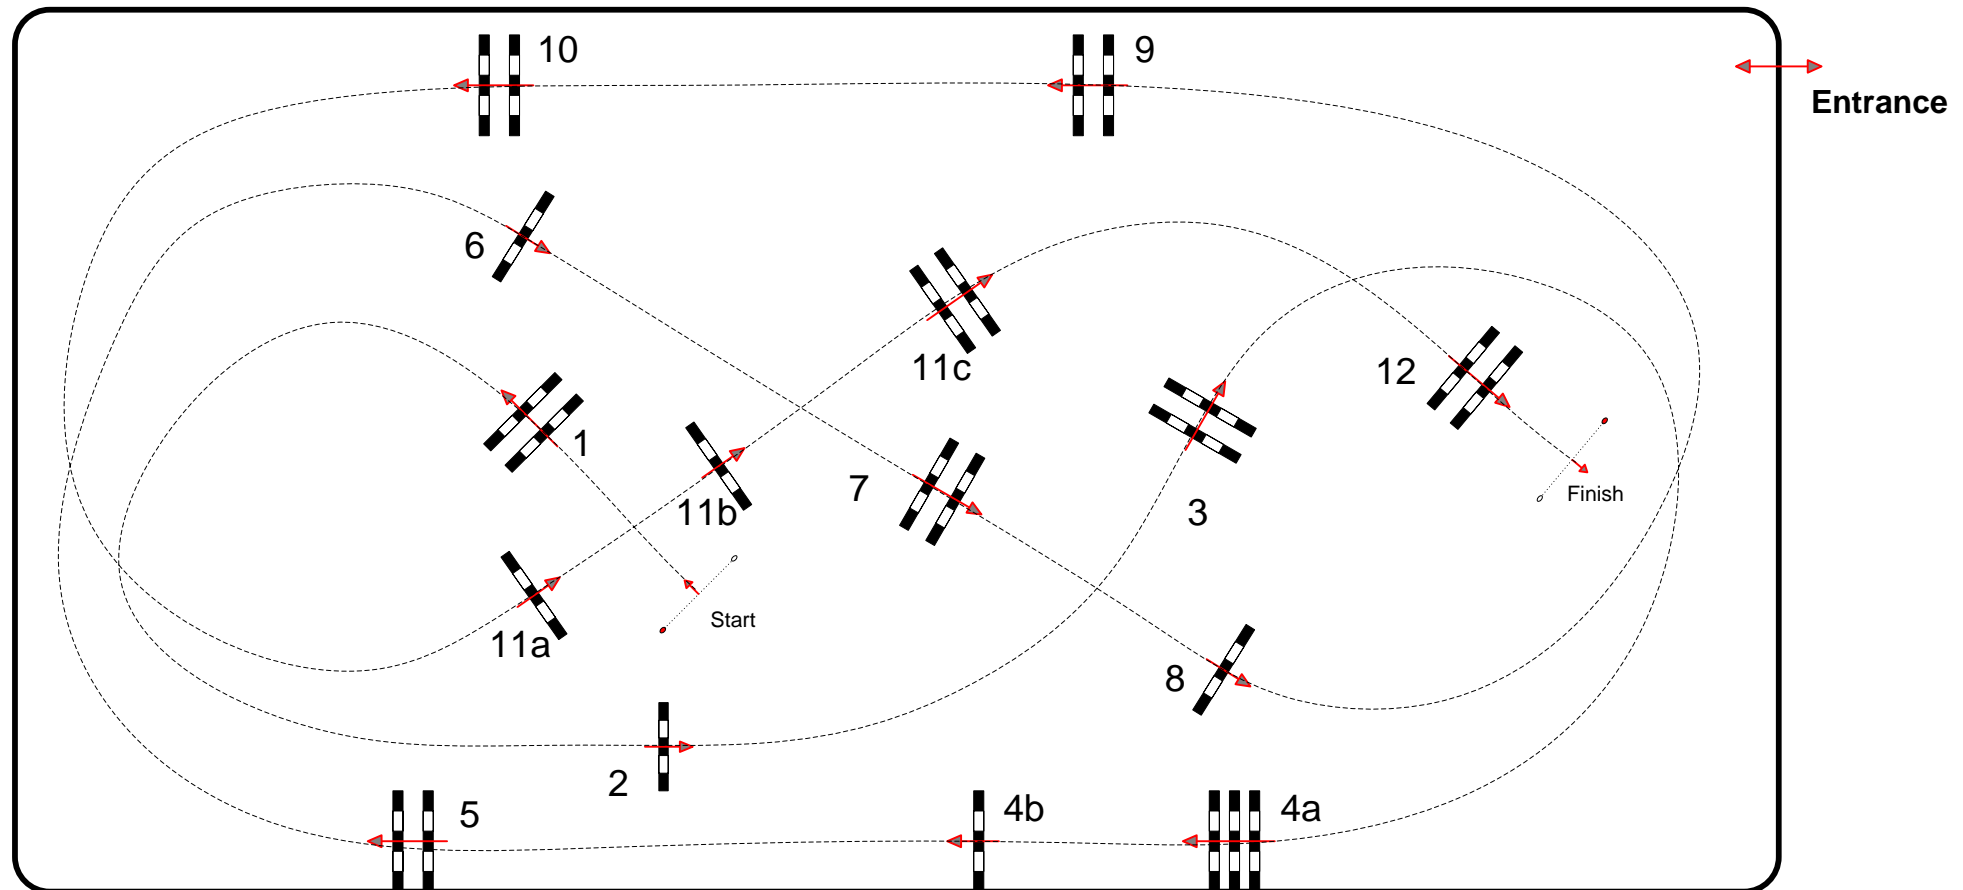

Speed: 350 m/min

Length: 415 m

Time allowed: 72 sec

Time limit: 144 sec

Obstacles: 12

Efforts: 15

Jump off: 4a - 1 - 11a - 11b - 5 - 6 - 7 - 10

Length: 290 m

Time allowed: 50 sec

Time limit: 100 sec

Ground Jury

Course design: Louis Konickx (ned)