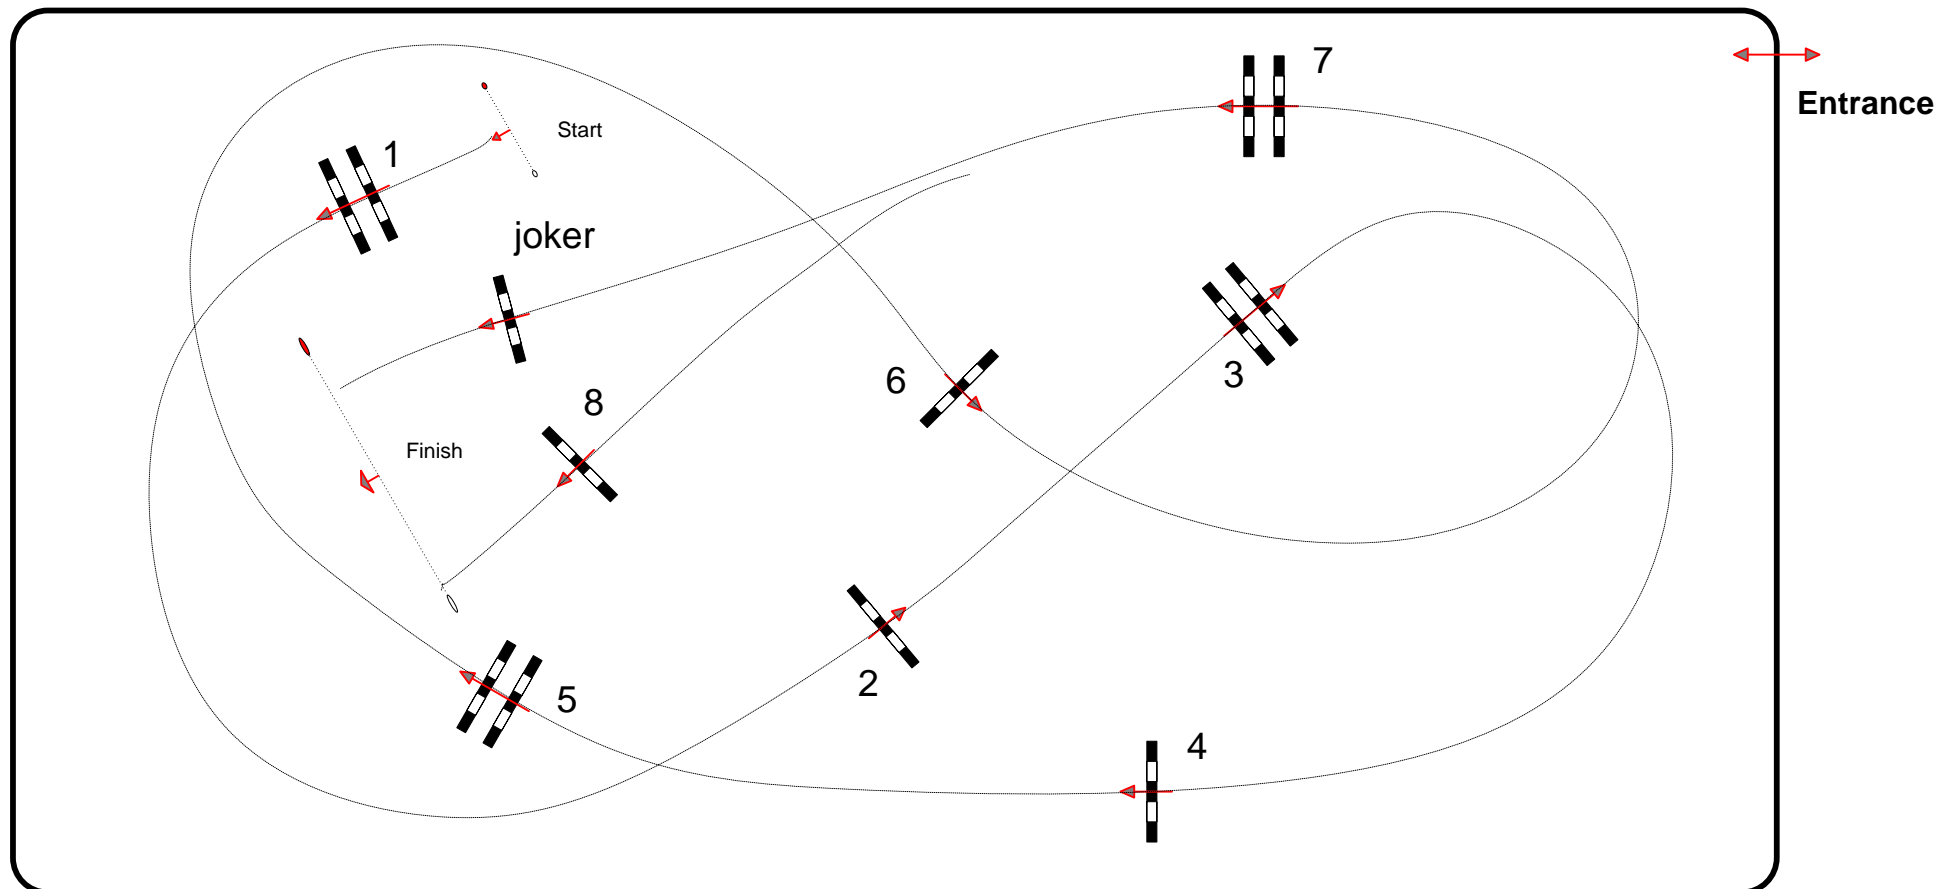

Length: 320 m

Efforts: 8

Art. 269.1 & 3 & 5

Time allowed: 55 sec

Height: 1,40 m

Time limit: 110 sec

Ground Jury

Course design: Louis Konickx (NED)