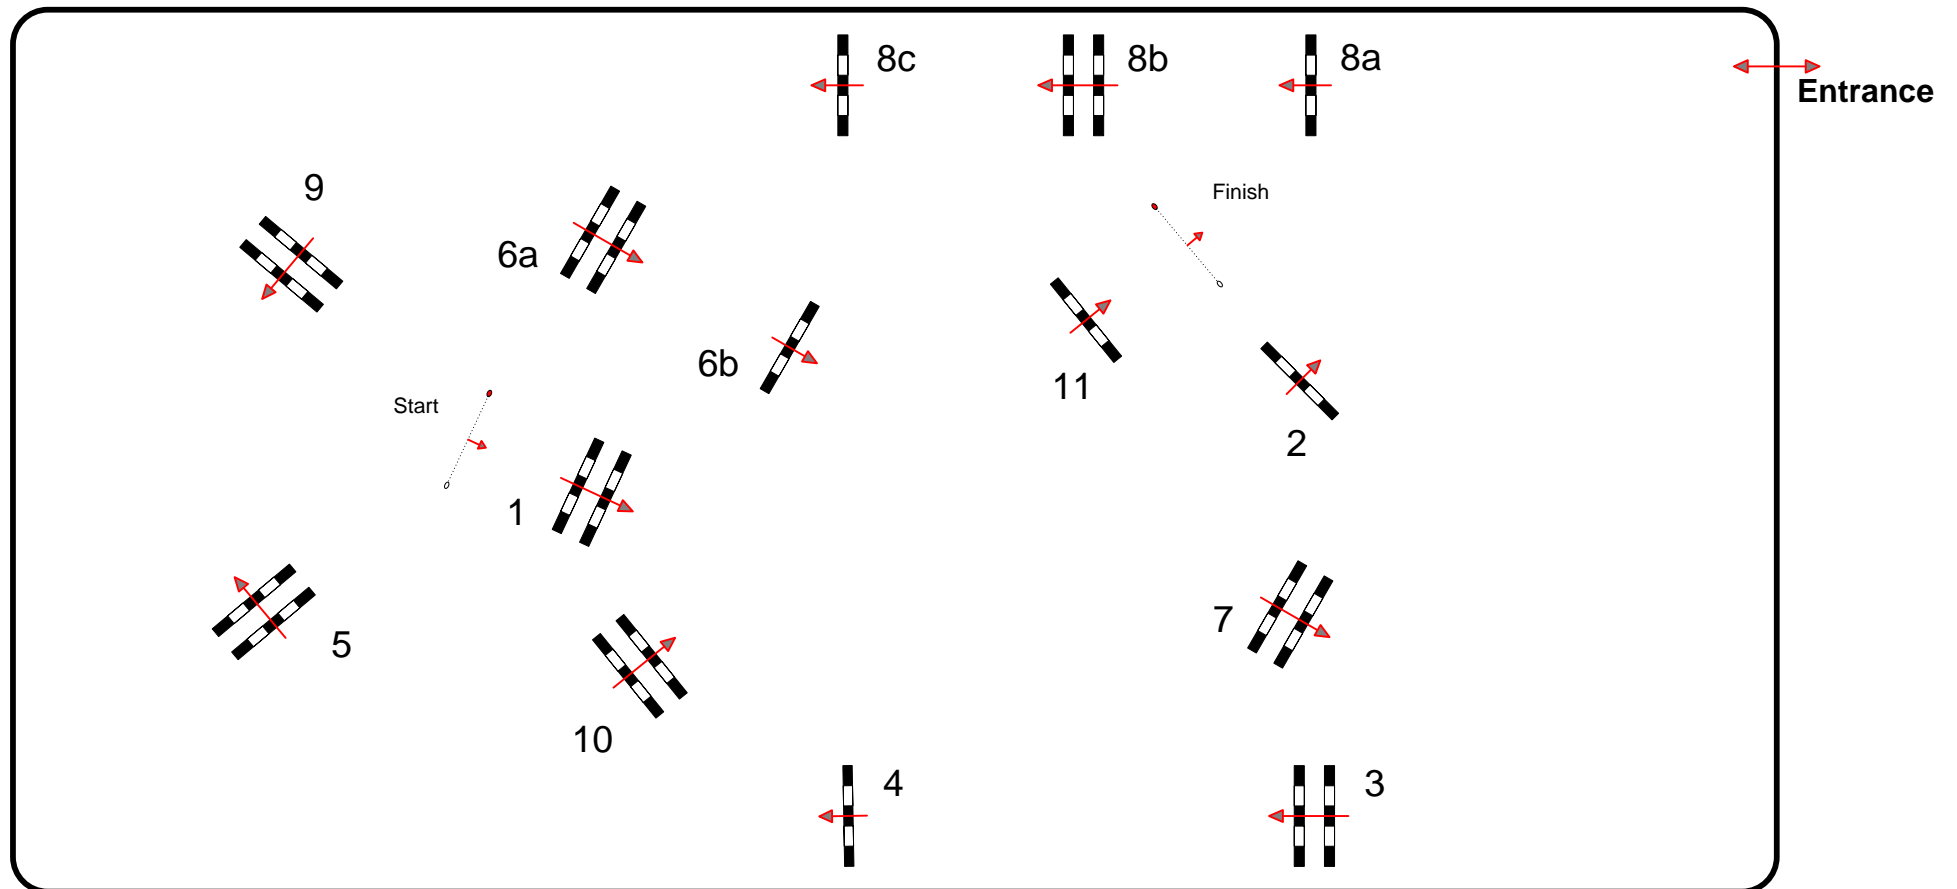

Jumping Indoor Maastricht 2014

National Class 1.30/1.35 m with winning round

vrijdag 14 november 2014

Table: A	Speed: 350 m/min	Obstacles: 11	Winning Round: 1 - 2 - 3 - 5 - 6b - 8b - 8c - 9 - 11
FEI RG / Art. 276.2abcde	Length: 380 m	Efforts: 14	Length: 300 m
Height: 1,30/1,35 m	Time allowed: 66 sec		Time allowed: 52 sec
	Time limit: 132 sec		Time limit: 104 sec

Ground Jury

Course design: Louis Konickx (ned)