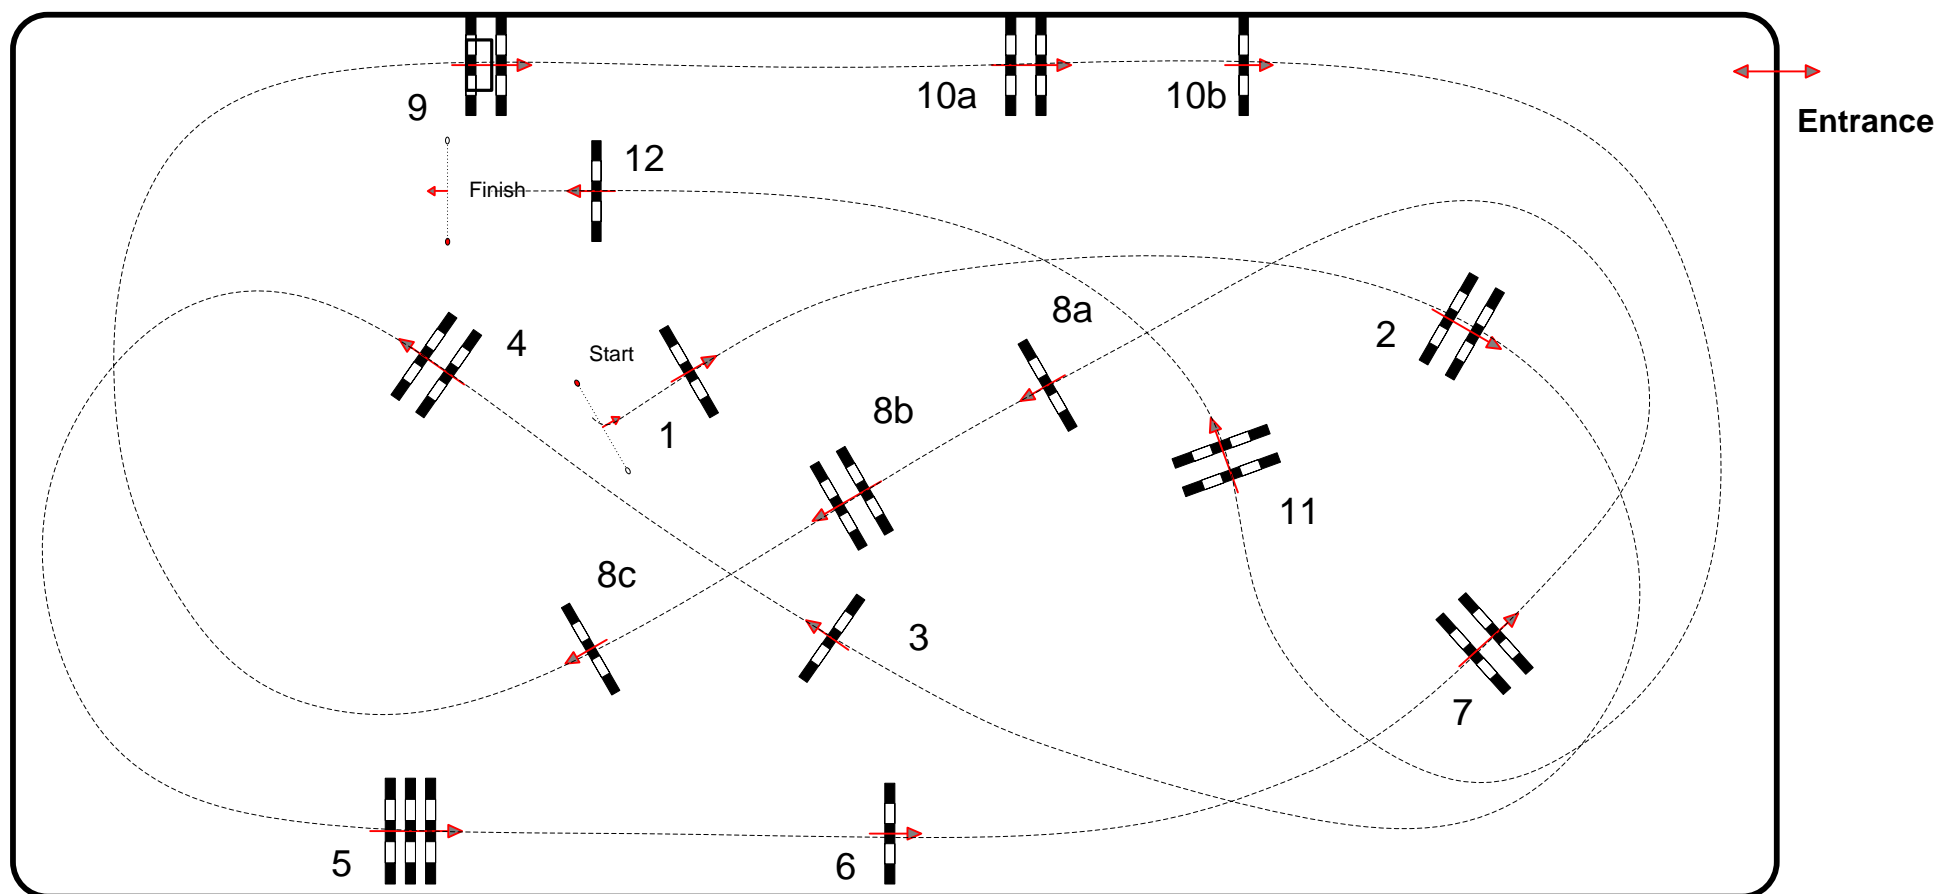

Length: 430 m

Efforts: 15

Length: 310 m

Art. 238.2.2

Time allowed: 74 sec

Time allowed: 54 sec

Height: 1,50 m

Time limit: 148 sec

Time limit: 108 sec

Ground Jury

Course design: Louis Konickx (ned)