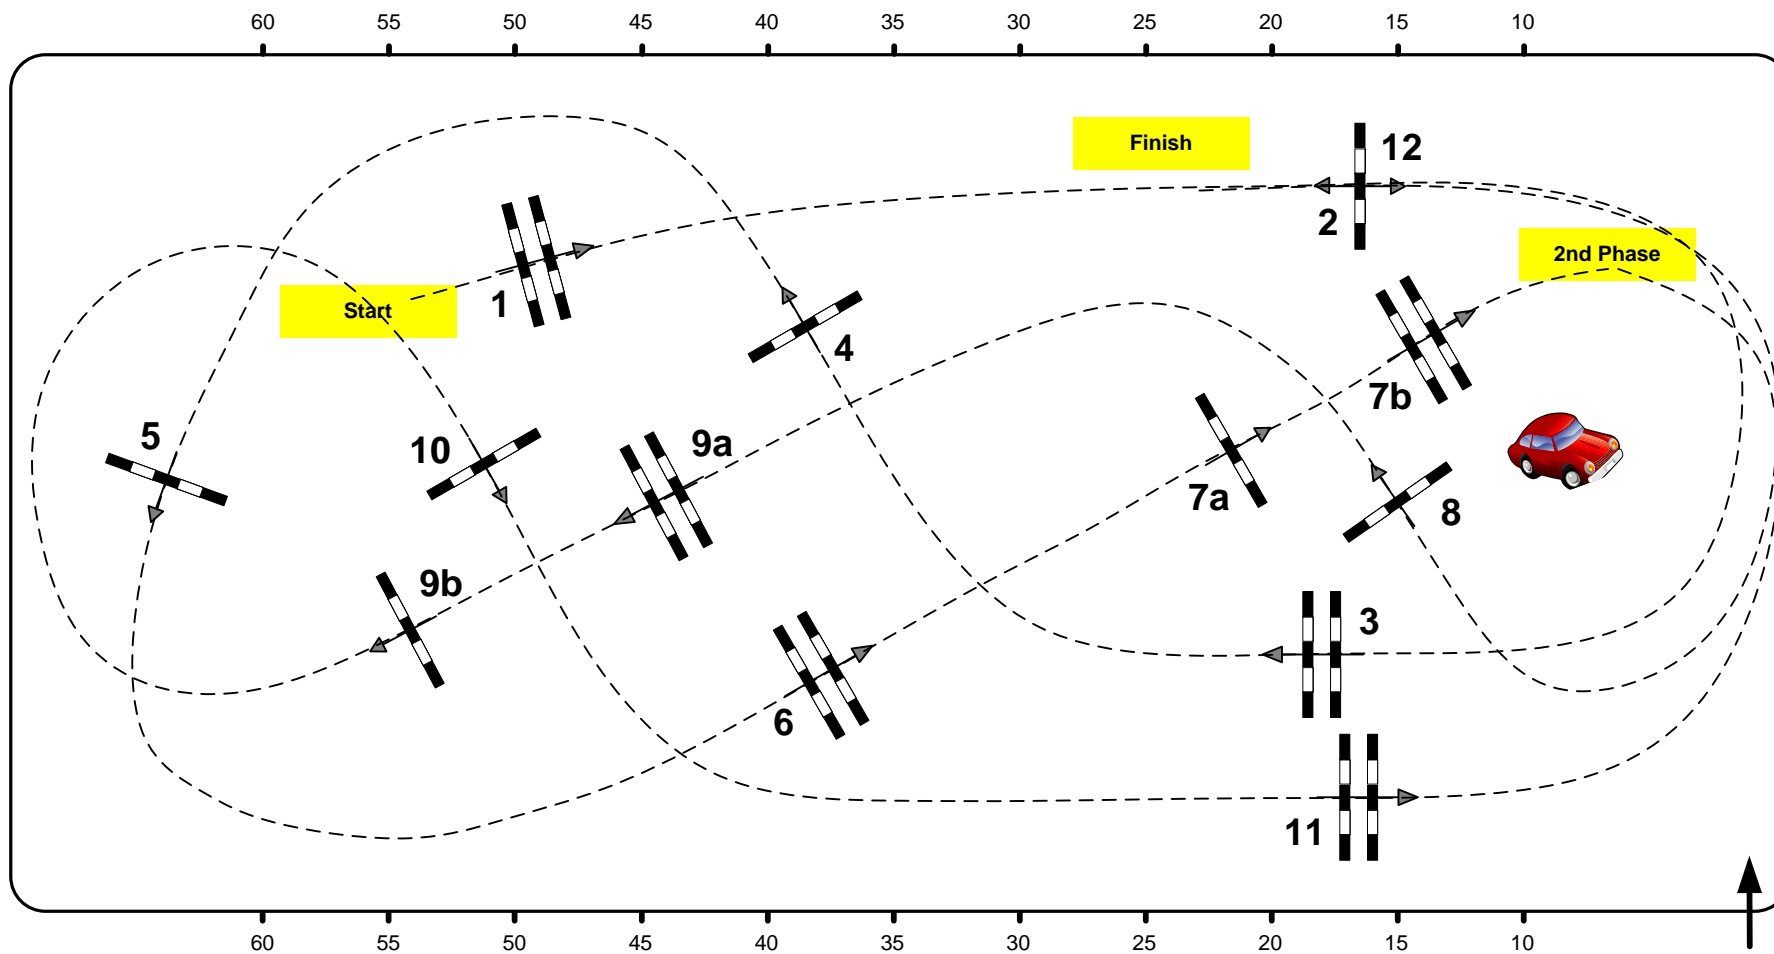

Table: A  
National RG:  
FEI RG / Art. 274.5.3  
Height: 1,25 m

Speed: 350 m/min  
Length: 240 m  
Time allowed: 42 sec  
Time limit: 84 sec

Obstacles: 7  
Efforts: 8  
Penalty sec:  
Closed combination:

2nd Phase: **8, 9ab, 10, 11 & 12**  
Length: 230 m  
Time allowed: 40 sec  
Time limit: 80 sec

Class No.: 1

TROFEO MHW

Competition in two Phases

jueves, 27 de noviembre de 2014