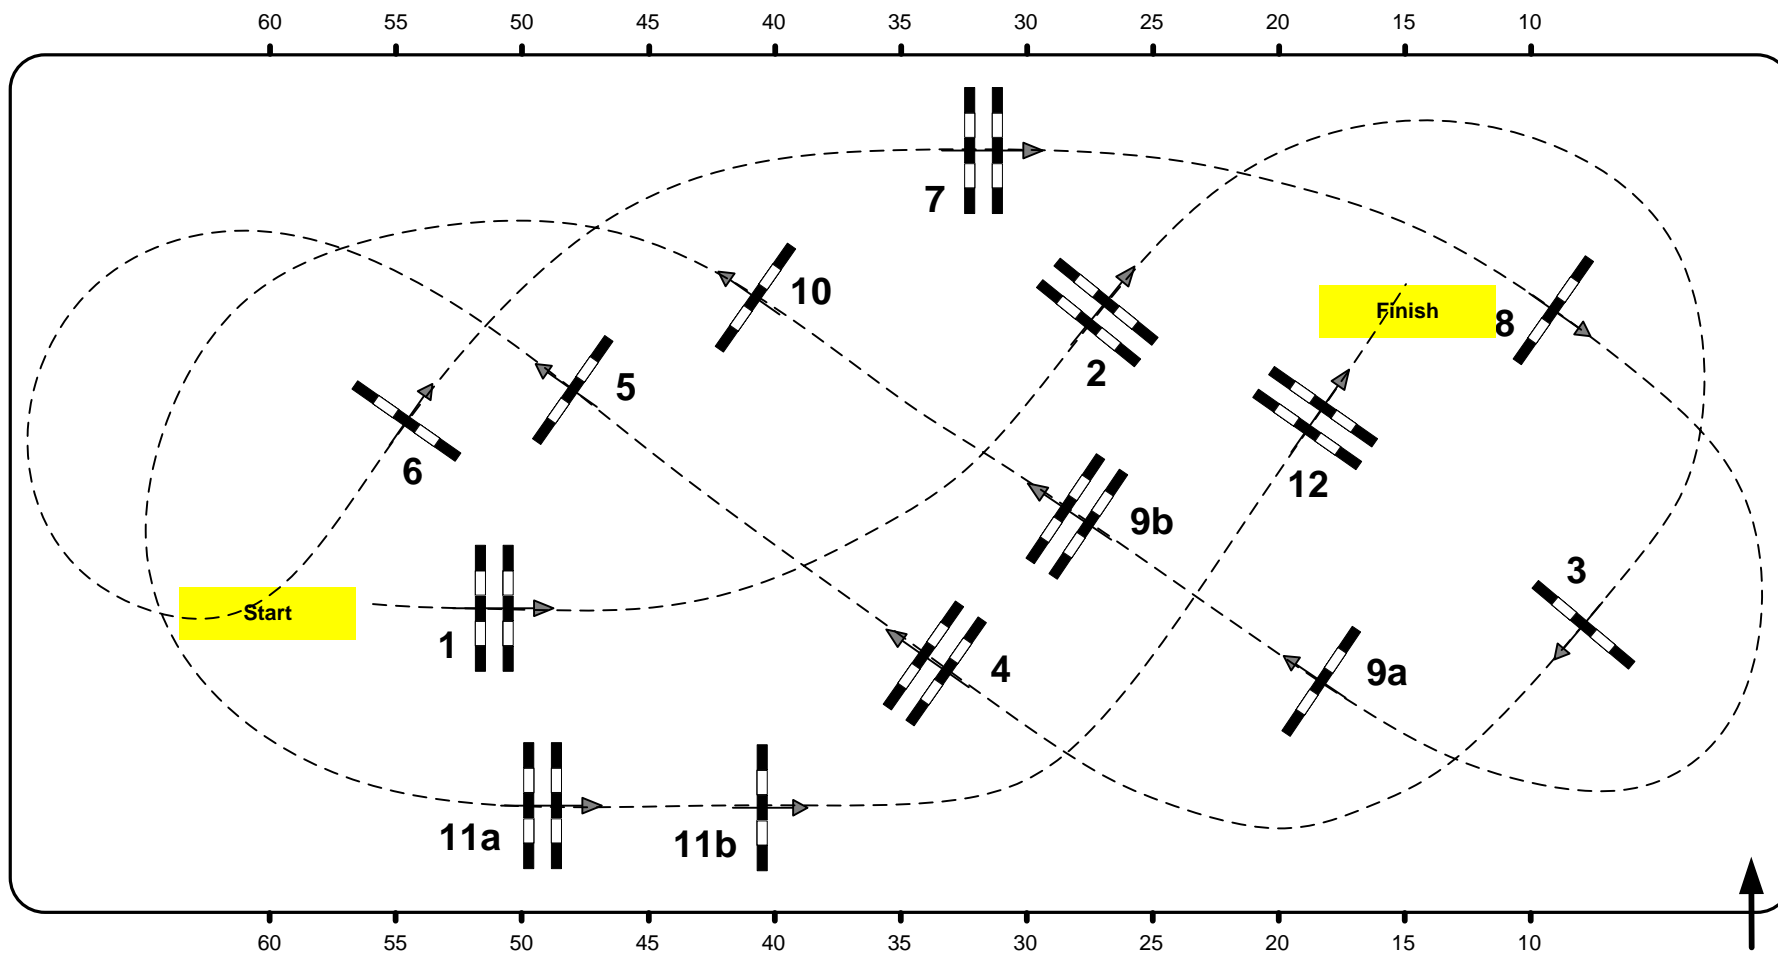

Table: A
 National RG:
 FEI RG / Art. 238.2.1
 Height: 1,45 m

Speed: 350 m/min
 Length: 390 m
 Time allowed: 67 sec
 Time limit: 134 sec

Obstacles: 12
 Efforts: 14
 Penalty sec:
 Closed combination:

Class No.: 3