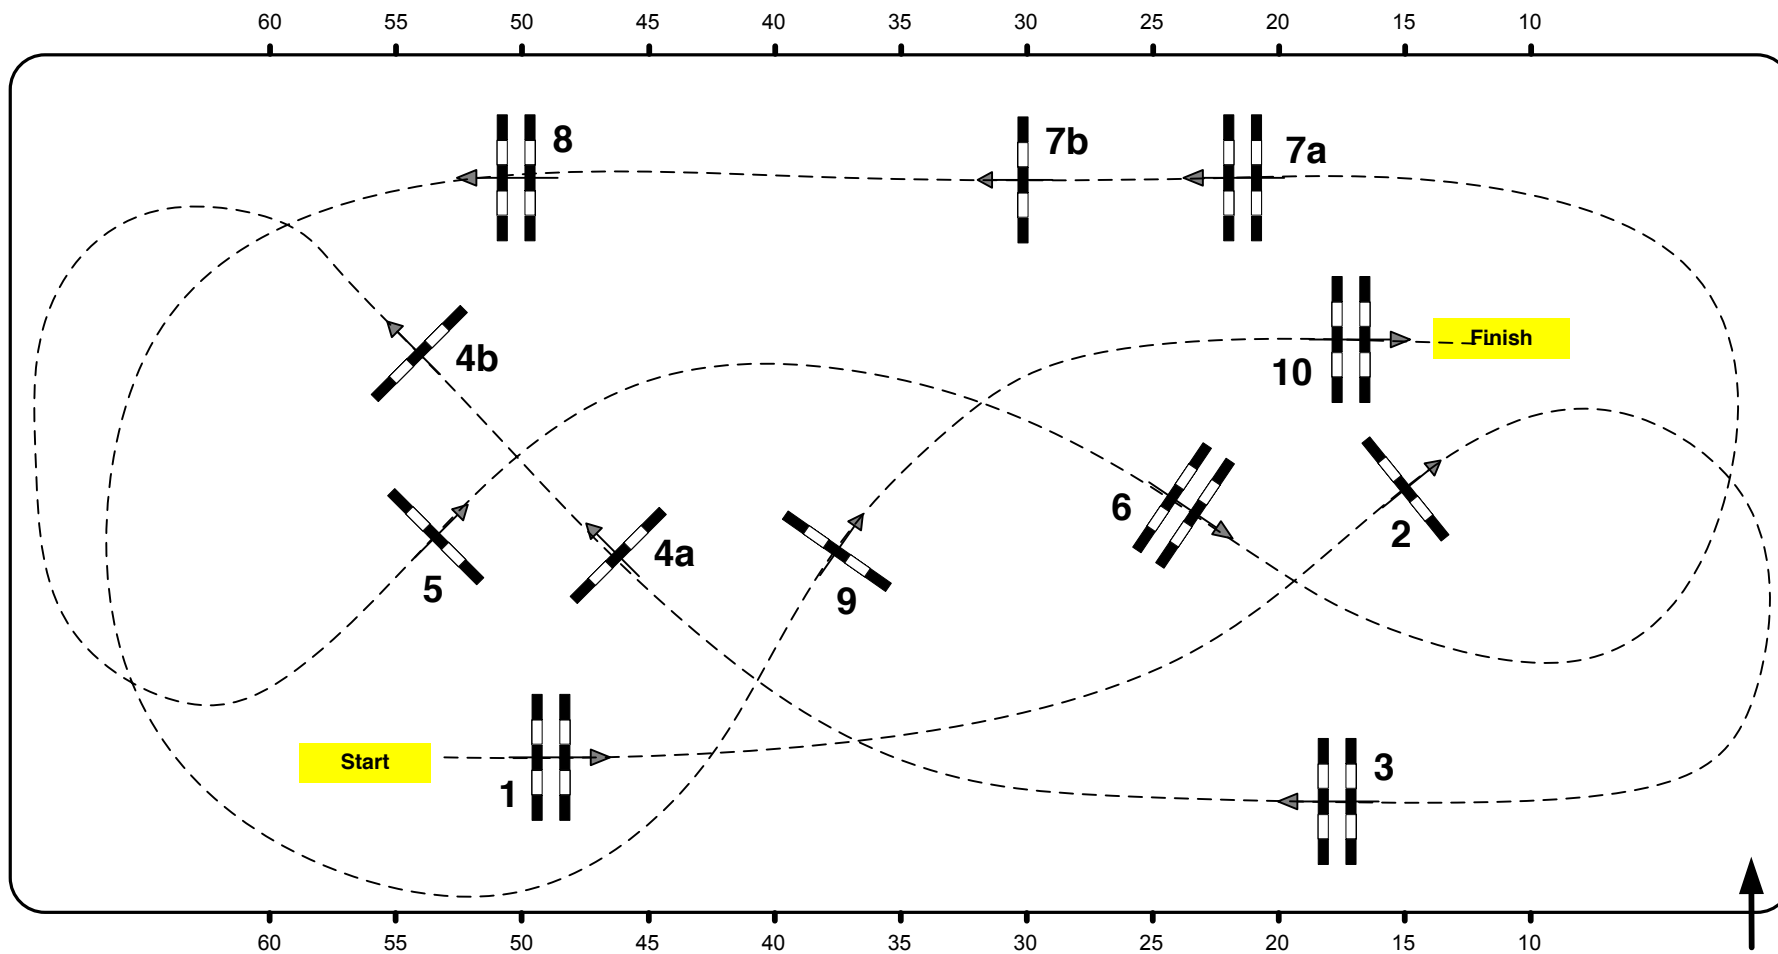

Table: A
National RG:
FEI RG / Art. 238.2.1
Height: 1,25 m

Speed: 350 m/min
Length: 390 m
Time allowed: 67 sec
Time limit: 134 sec

Obstacles: 10
Efforts: 12
Penalty sec:
Closed combination:

Class No.: 4

TROFEO IFEMA