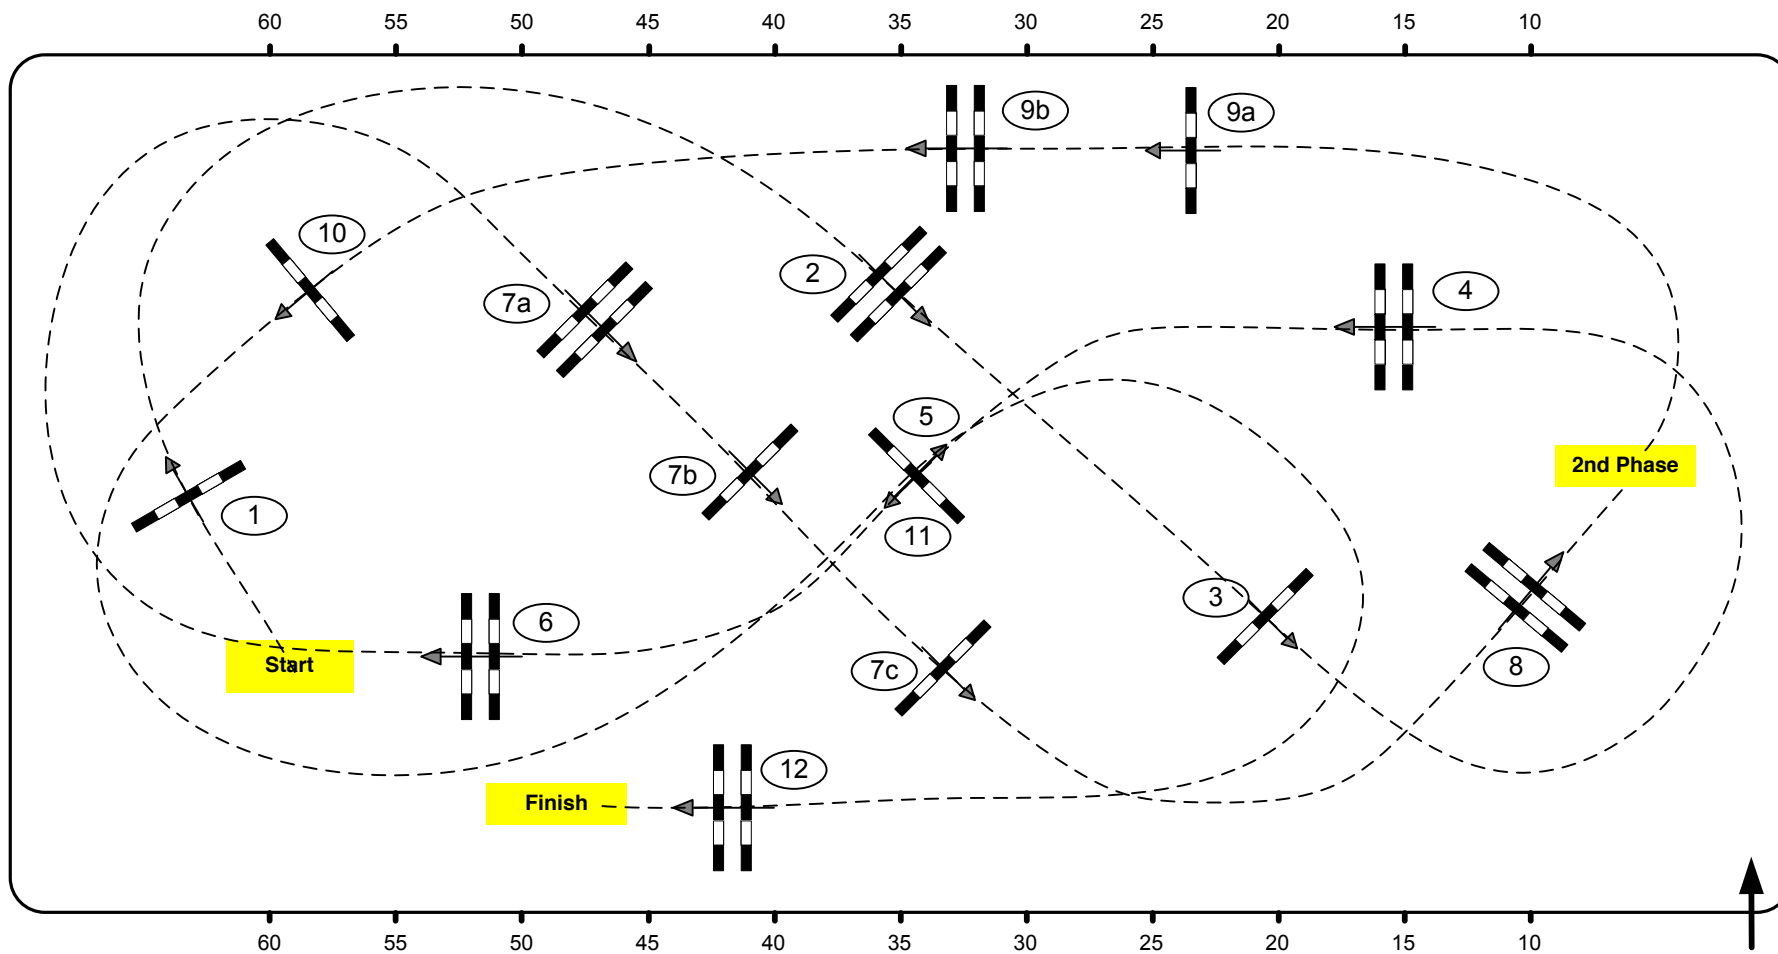

Table: A
National RG:
FEI RG / Art. 274.5.3
Height: 1,40 m

Speed: 350 m/min
Length: 270 m
Time allowed: 47 sec
Time limit: 94 sec

Obstacles: 8
Efforts: 10
Penalty sec:
Closed combination:

2nd Phase: **9ab,10,11 & 12**
Length: 180 m
Time allowed: 31 sec
Time limit: 62 sec

Class No.: 5

TROFEO HOLA

Competition in two Phases

viernes, 28 de noviembre de 2014