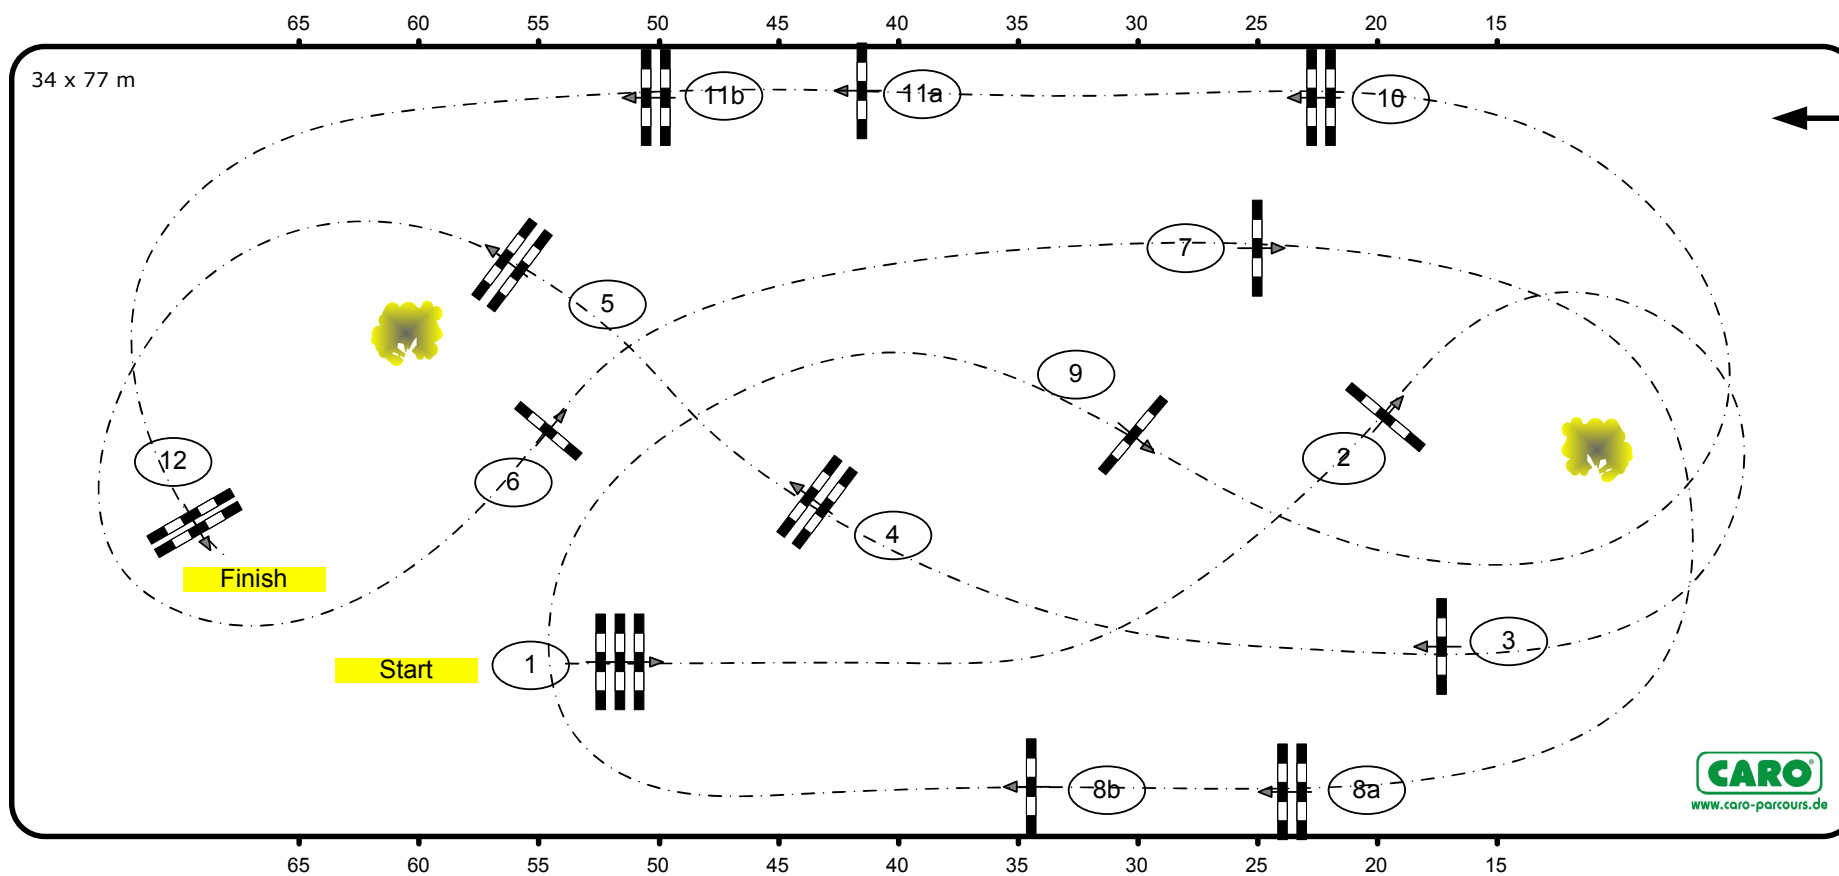

**Class No.: 04**

**Preis von J.J. Darboven**

**Competition against the clock**

Table: A  
National RG:  
FEI RG / Art. 238.2.1  
Height: 1,45 m

Speed: 350 m/min  
Length: 410 m  
Time allowed: 71 sec  
Time limit: 142 sec

Obstacles: 12  
Efforts: 14  
Penalty sec:  
Closed combination:

Frank Rothenberger  
Christian Wiegand