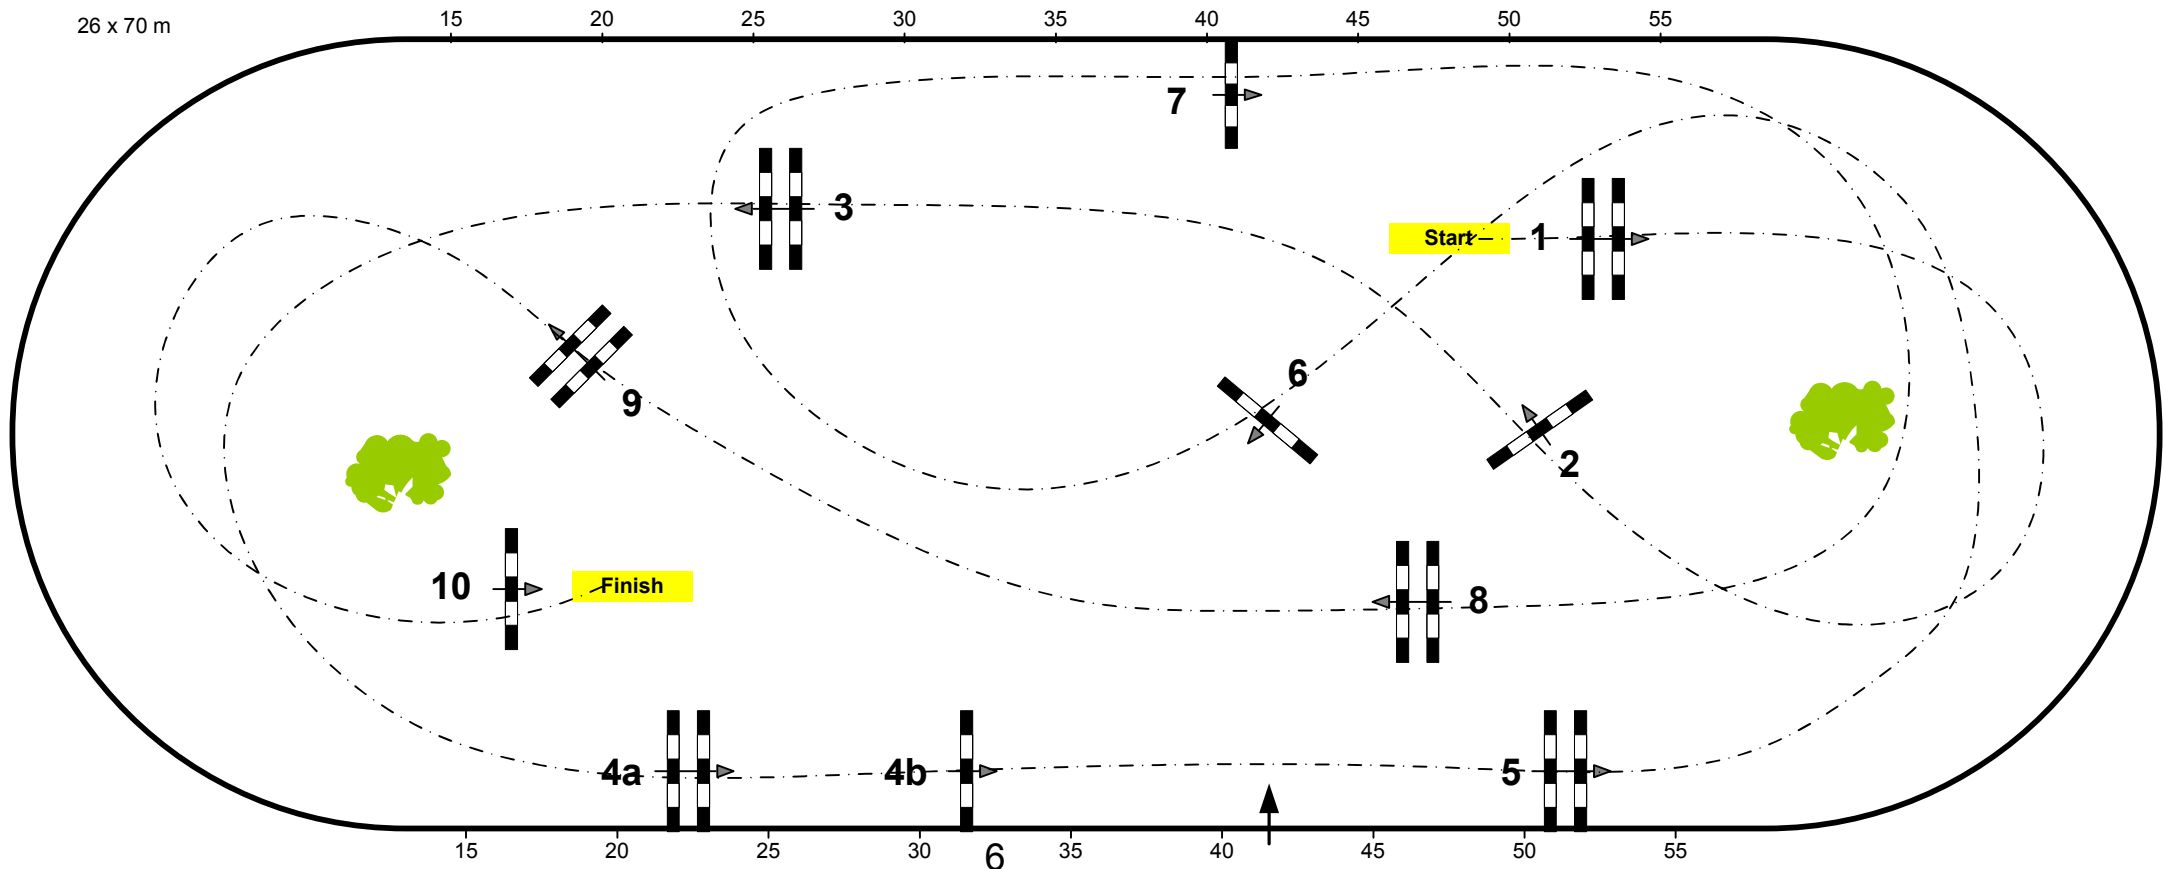

CSI3* / CSI1*YH Neumünster 2015

Class No.: 22

Nationale Springprüfung

Einlaufprüfung Jugend Team Cup

Table: A
National RG: 501 A 1
FEI RG / Art.
Height: 1,25 m

Speed: 350 m/min
Length: 360 m
Time allowed: 62 sec
Time limit: 124 sec

Obstacles: 10
Efforts: 11
Penalty sec:
Closed combination:

1st Jump-off: 0
Length: 0 m
Time allowed: 0 sec
Time limit: 0 sec

26 x 70 m

Course Designer
Christian Wiegand (GER)