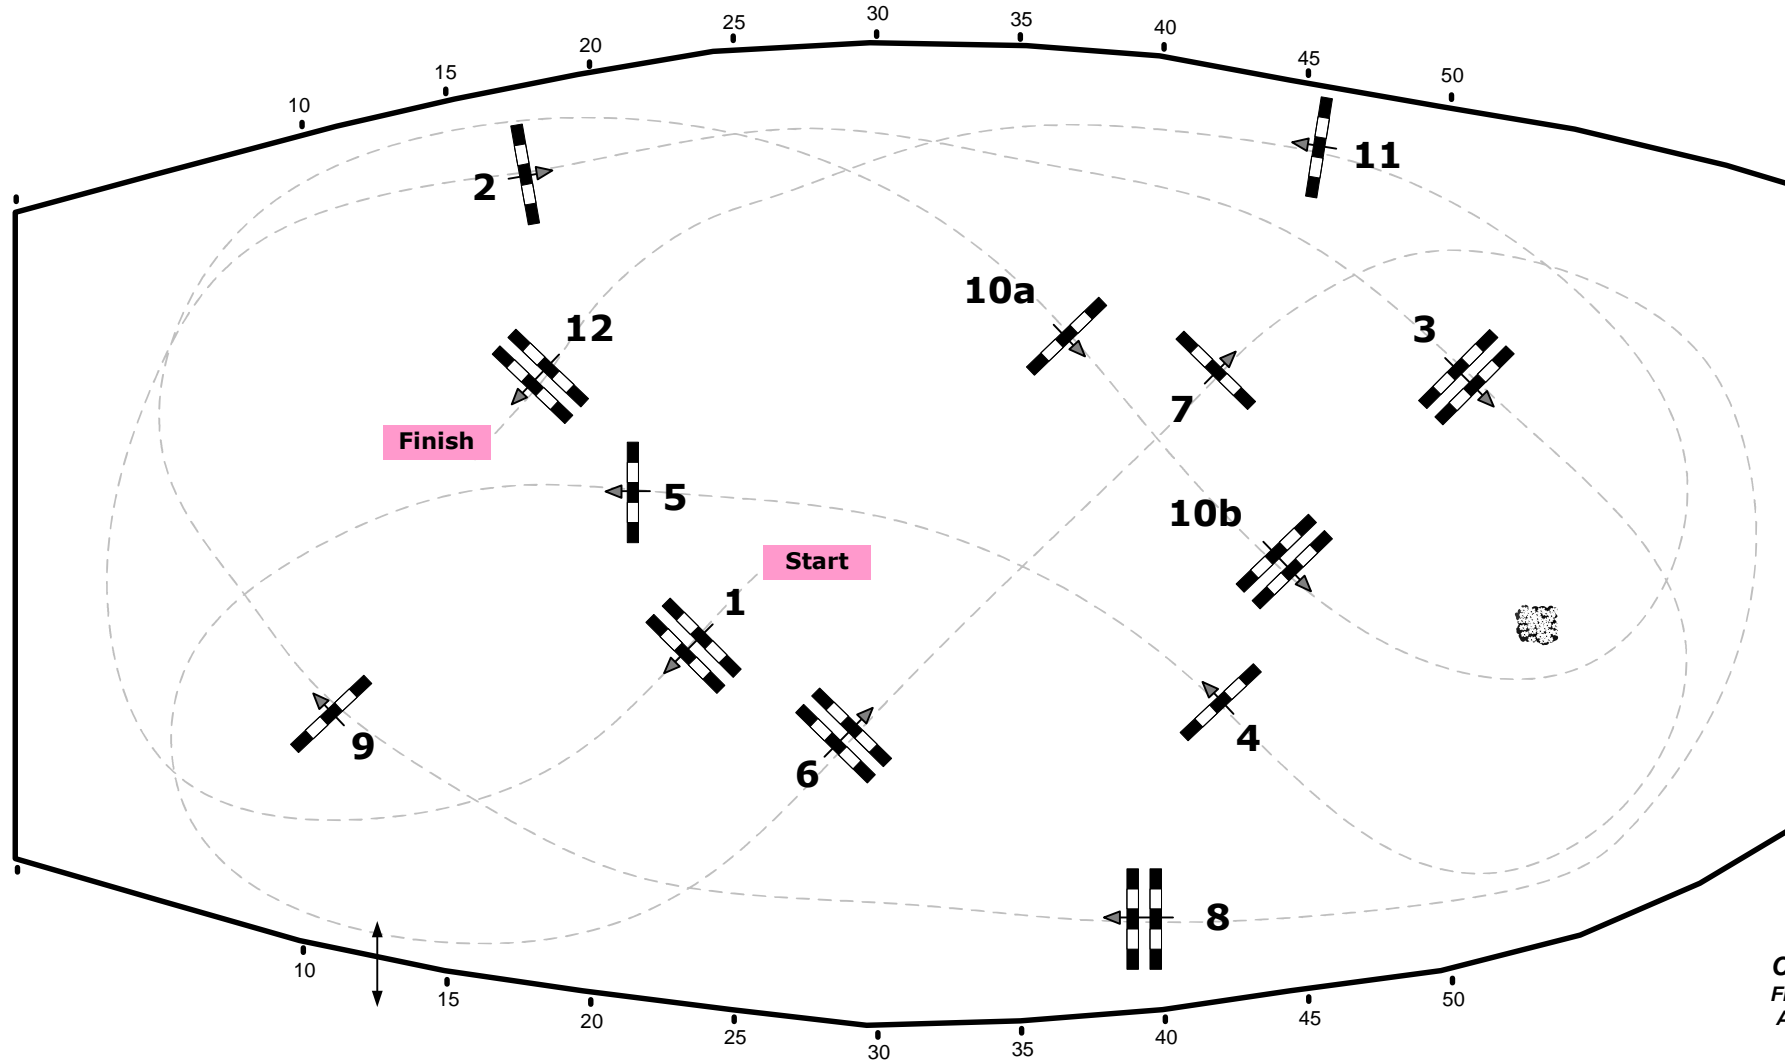

## CSI\*\*\*\*Salzburg- Mevisto Amadeus Horse Indoors

11.-14.Dezember 2014

Class No.: 06.07.08 Small.Medium.Big Amateur Tour

Competition against the clock

Table: A  
National RG:  
FEI RG / Art. 238.2.1  
Height: 1,10 1,20 1,30 m

Speed: 350 m/min  
Length: 450 m  
Time allowed: 78 sec  
Time limit: 156 sec

Obstacles: 12  
Efforts: 13  
Penalty sec:  
Closed combination:

1st Jump-off:  
Length: 0 m  
Time allowed: 0 sec  
Time limit: 0 sec