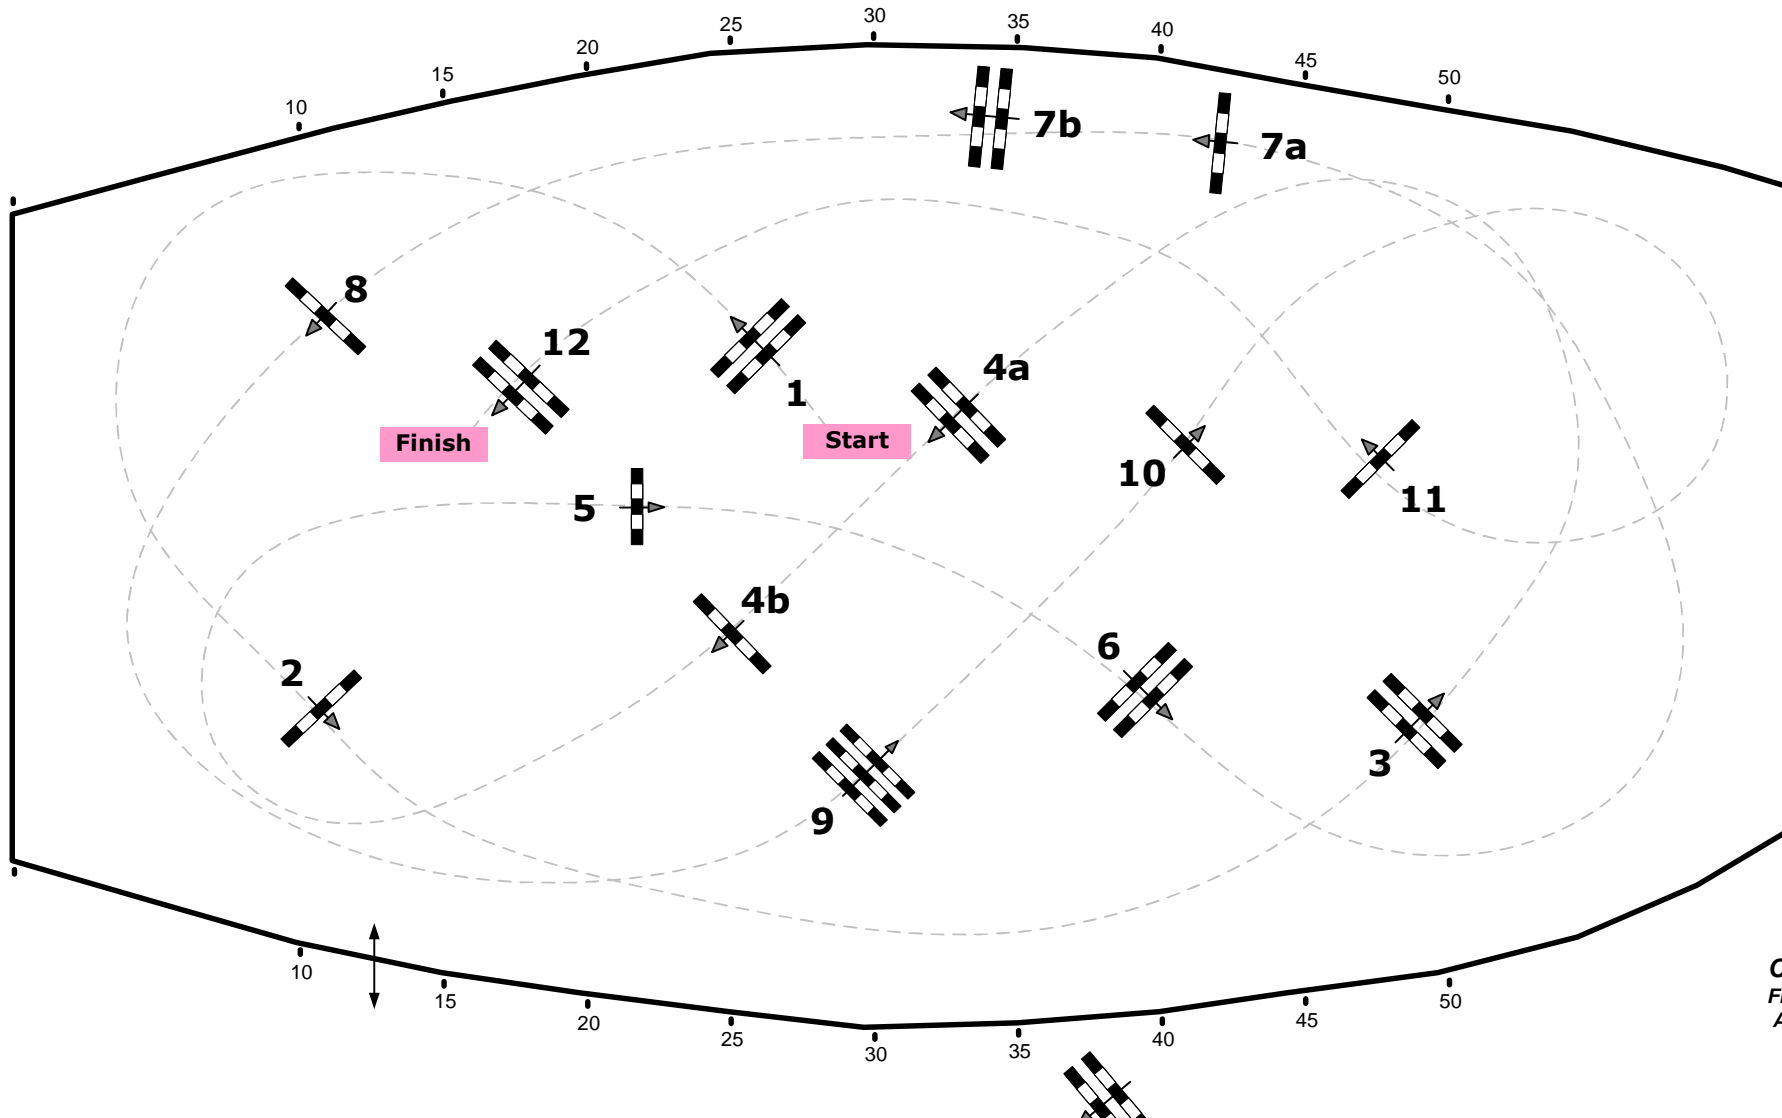

CSI****Salzburg- Mevisto Amadeus Horse Indoors

11.-14.Dezember 2014

Class No.: 15

European Youngster Opening

Competition against the clock

Table: A
National RG:
FEI RG / Art. 238.2.1
Height: 1,40 m

Speed: 350 m/min
Length: 420 m
Time allowed: 72 sec
Time limit: 144 sec

Obstacles: 12
Efforts: 14
Penalty sec:
Closed combination:

1st Jump-off:
Length: 0 m
Time allowed: 0 sec
Time limit: 0 sec

Course Designer
Franz Madl (AUT)
Adi Appe (AUT)
& Team