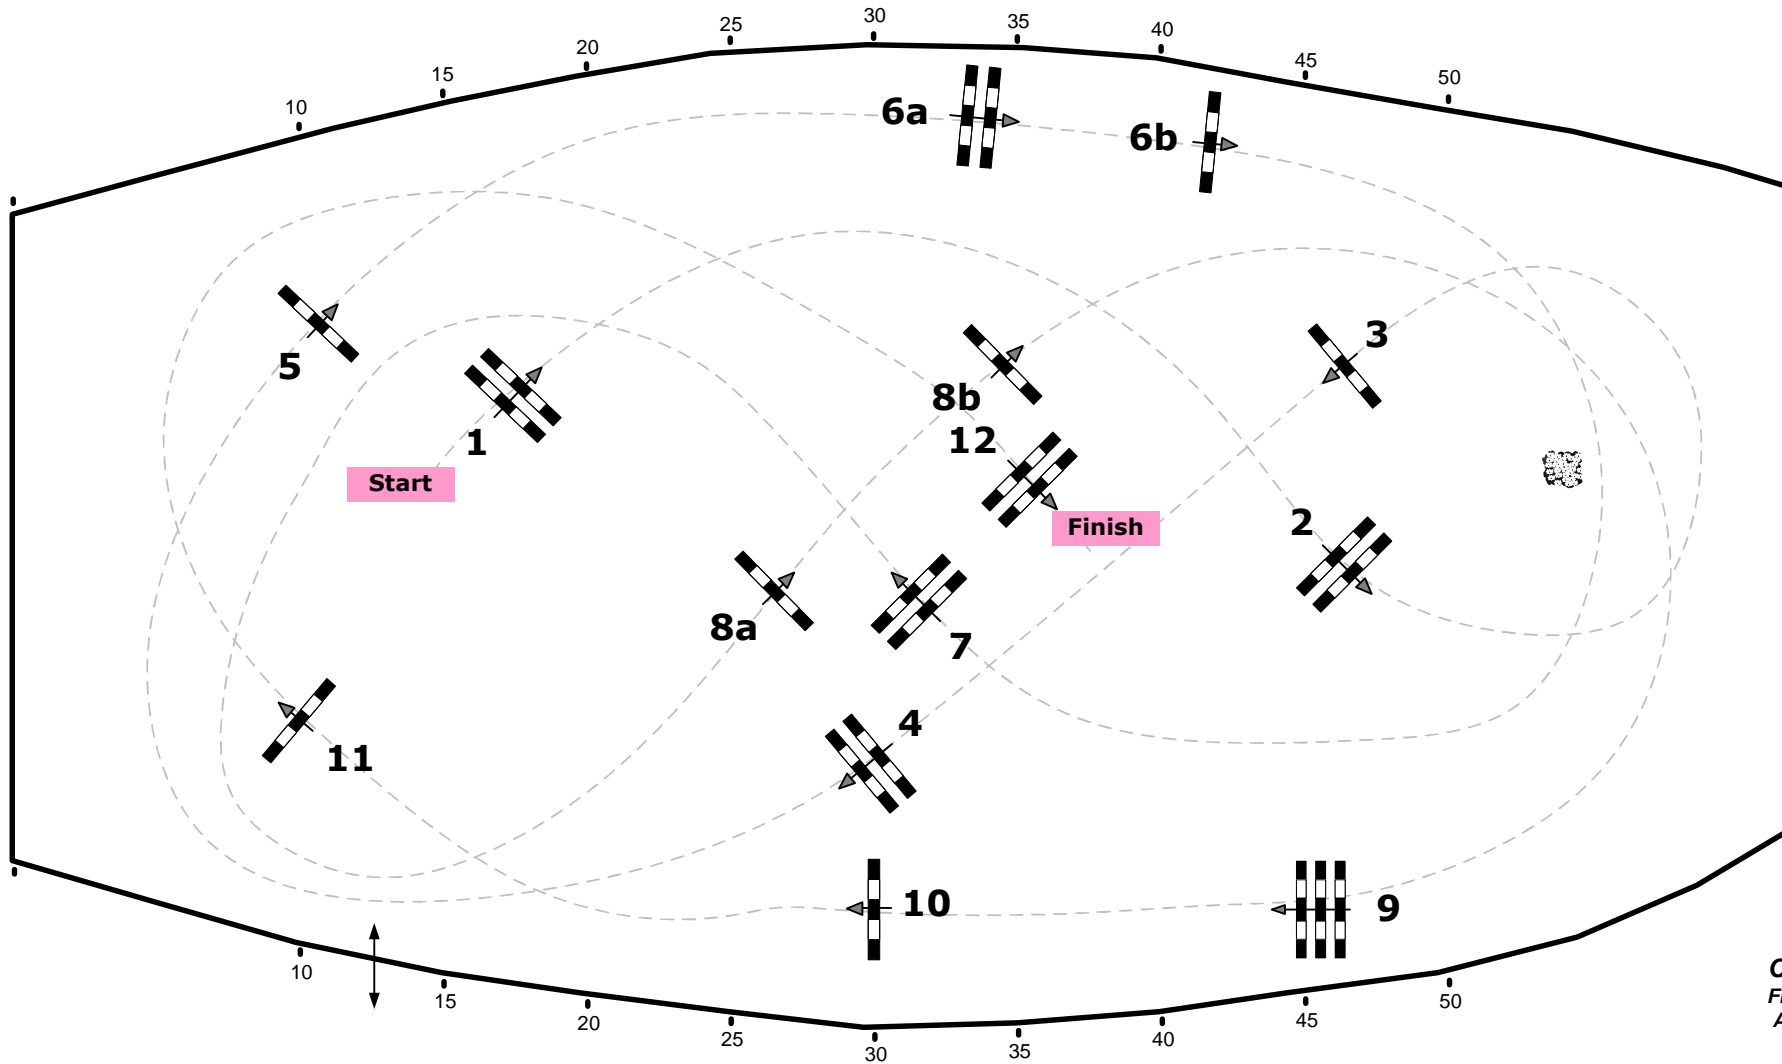

CSI****Salzburg- Mevisto Amadeus Horse Indoors

11.-14.Dezember 2014

Class No.: 19

Alpen Span CSI4* Opening

Competition against the clock

Table: A
National RG:
FEI RG / Art. 238.2.1
Height: 1,45 m

Speed: 350 m/min
Length: 420 m
Time allowed: 72 sec
Time limit: 144 sec

Obstacles: 12
Efforts: 14
Penalty sec:
Closed combination:

1st Jump-off:
Length: 0 m
Time allowed: 0 sec
Time limit: 0 sec

Course Designer
Franz Madl (AUT)
Adi Appe (AUT)
& Team