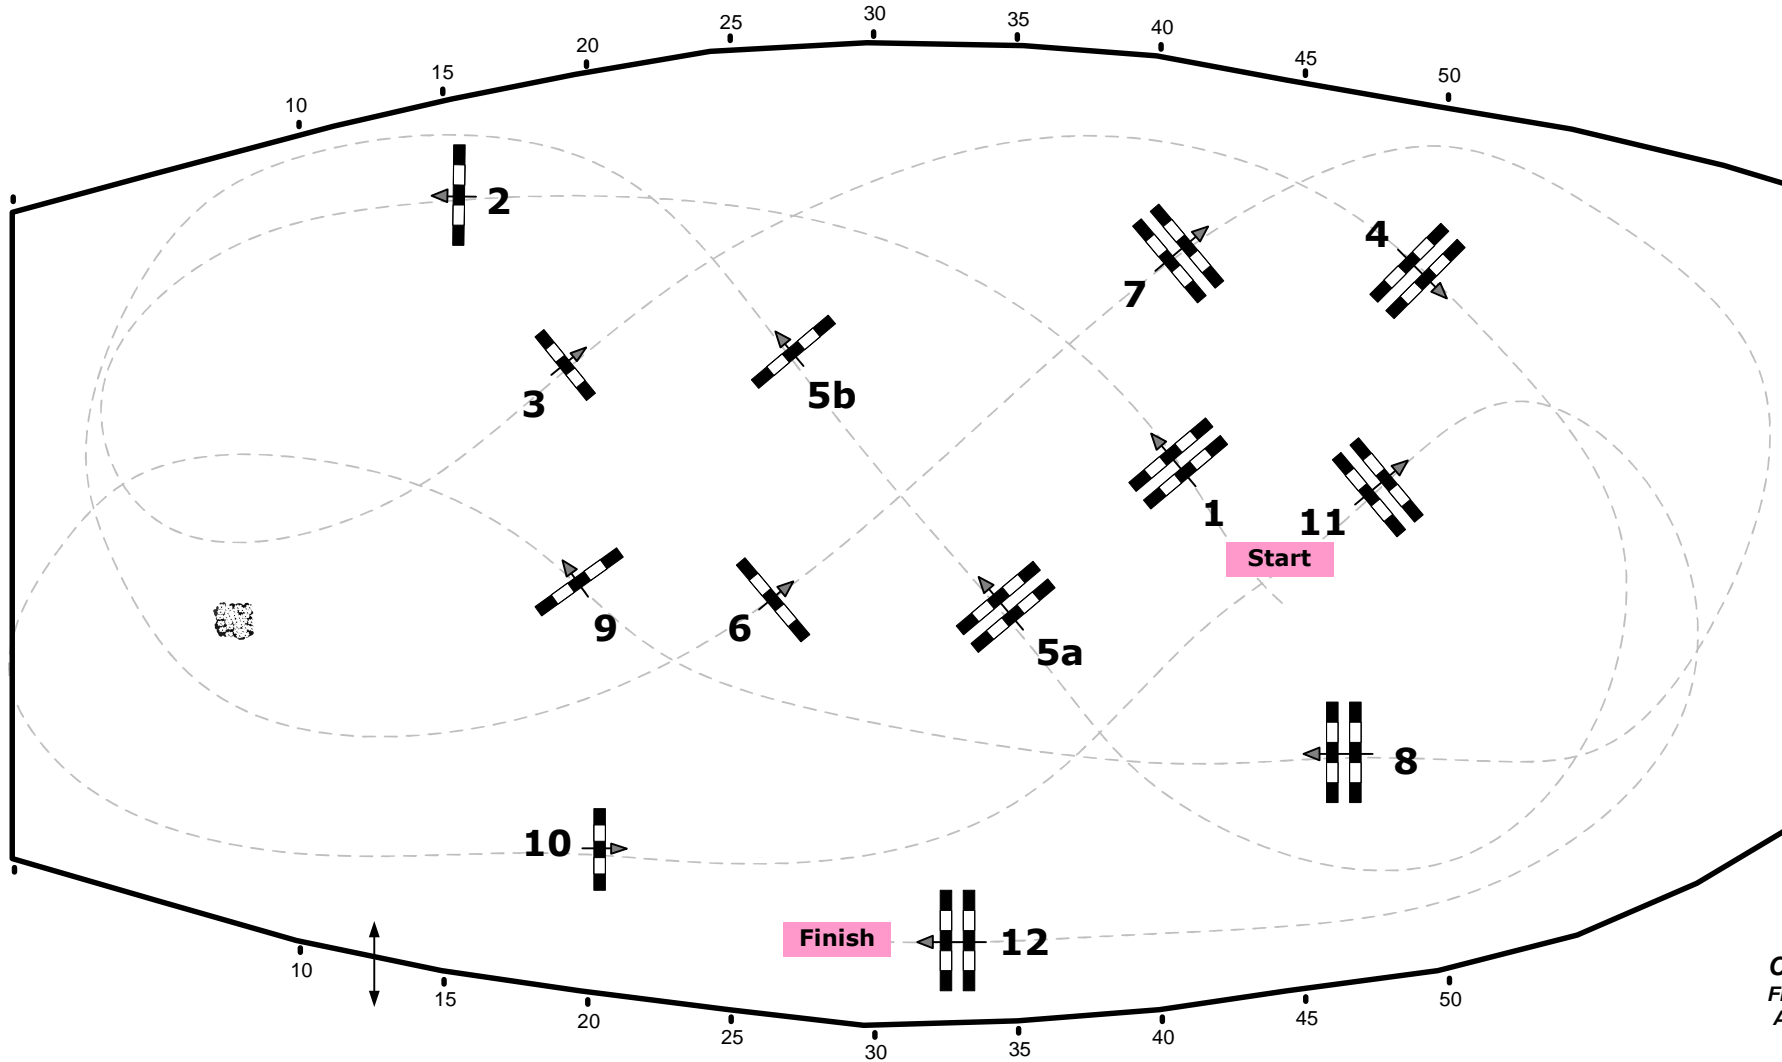

Madl

CSI****Salzburg- Mevisto Amadeus Horse Indoors

11.-14.Dezember 2014

Class No.: 09.10.11 Small.Medium.Big Amateur Tour

Competition against the clock

Table: A
National RG:
FEI RG / Art. 238.2.1
Height: 1,15 1,25 1,35 m

Speed: 350 m/min
Length: 470 m
Time allowed: 81 sec
Time limit: 162 sec

Obstacles: 12
Efforts: 13
Penalty sec:
Closed combination:

1st Jump-off:
Length: 0 m
Time allowed: 0 sec
Time limit: 0 sec

Course Designer
Franz Madl (AUT)
Adi Appe (AUT)
& Team