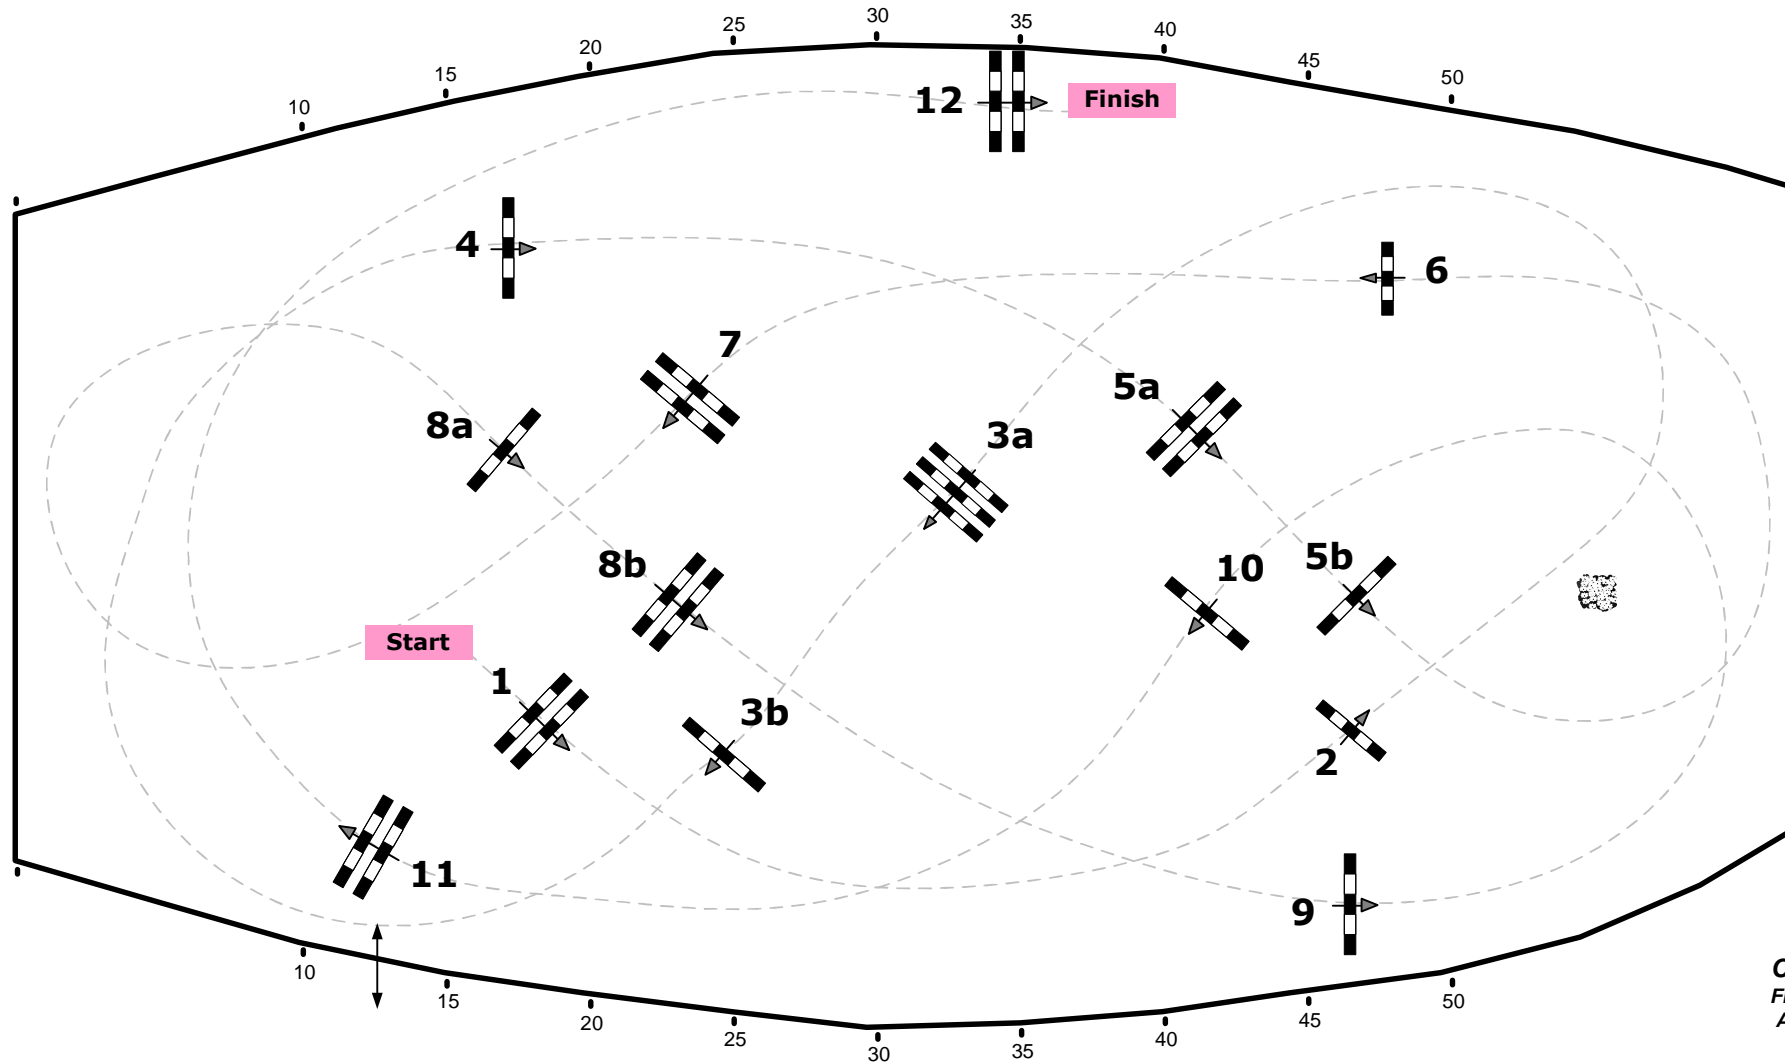

CSI****Salzburg- Mevisto Amadeus Horse Indoors

11.-14.Dezember 2014

Class No.: 21

Amadeus Masters

Competition against the clock

Table: A
National RG:
FEI RG / Art. 238.2.1
Height: 1,50 m

Speed: 350 m/min
Length: 440 m
Time allowed: 76 sec
Time limit: 152 sec

Obstacles: 12
Efforts: 15
Penalty sec:
Closed combination:

1st Jump-off:
Length: 0 m
Time allowed: 0 sec
Time limit: 0 sec

Course Designer
Franz Madl (AUT)
Adi Appe (AUT)
& Team