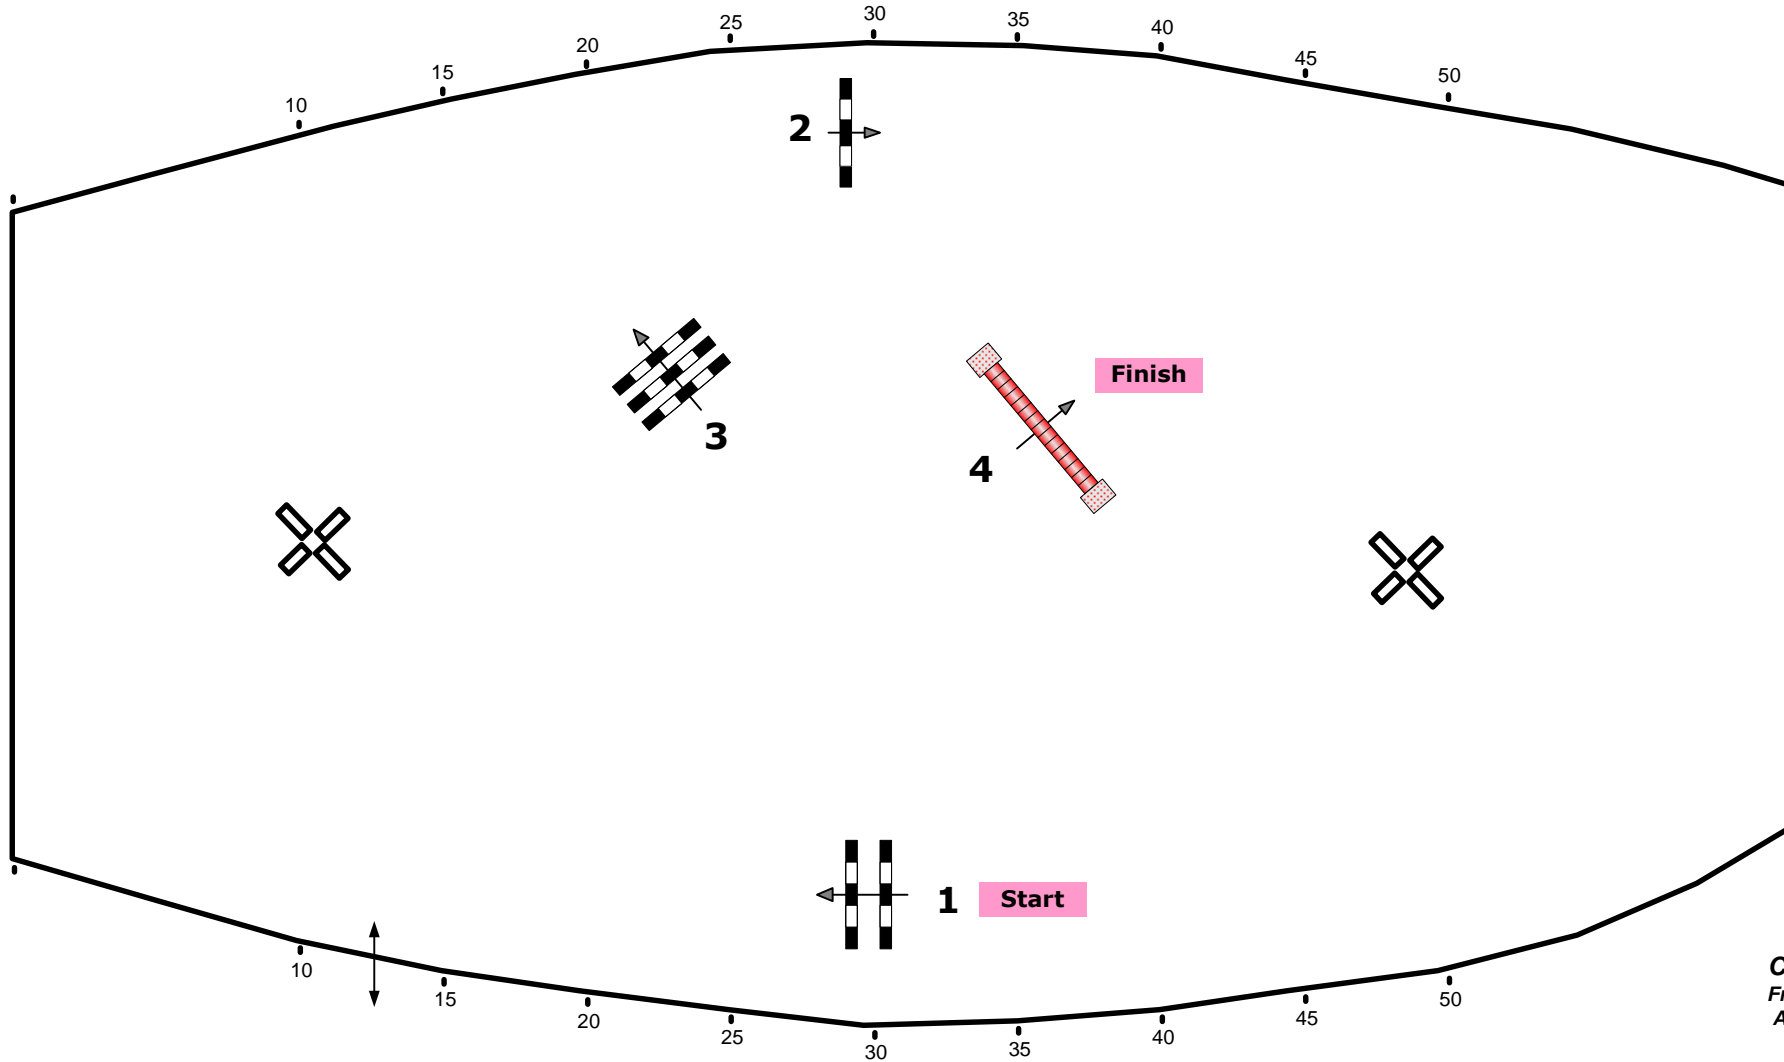

Madl

CSI****Salzburg- Mevisto Amadeus Horse Indoors

11.-14.Dezember 2014

Class No.: 22

Mevisto High Fly Tour

Puissance Competition

Table: 4
National RG:
FEI RG / Art. 262 / 2
Height: 1,60 m

Speed: 350 m/min
Length: 0 m
Time allowed: 0 sec
Time limit: 0 sec

Obstacles: 4
Efforts: 4
Penalty sec:
Closed combination:

1st Jump-off:
Length: 0 m
Time allowed: 0 sec
Time limit: 0 sec

Course Designer
Franz Madl (AUT)
Adi Appe (AUT)
& Team