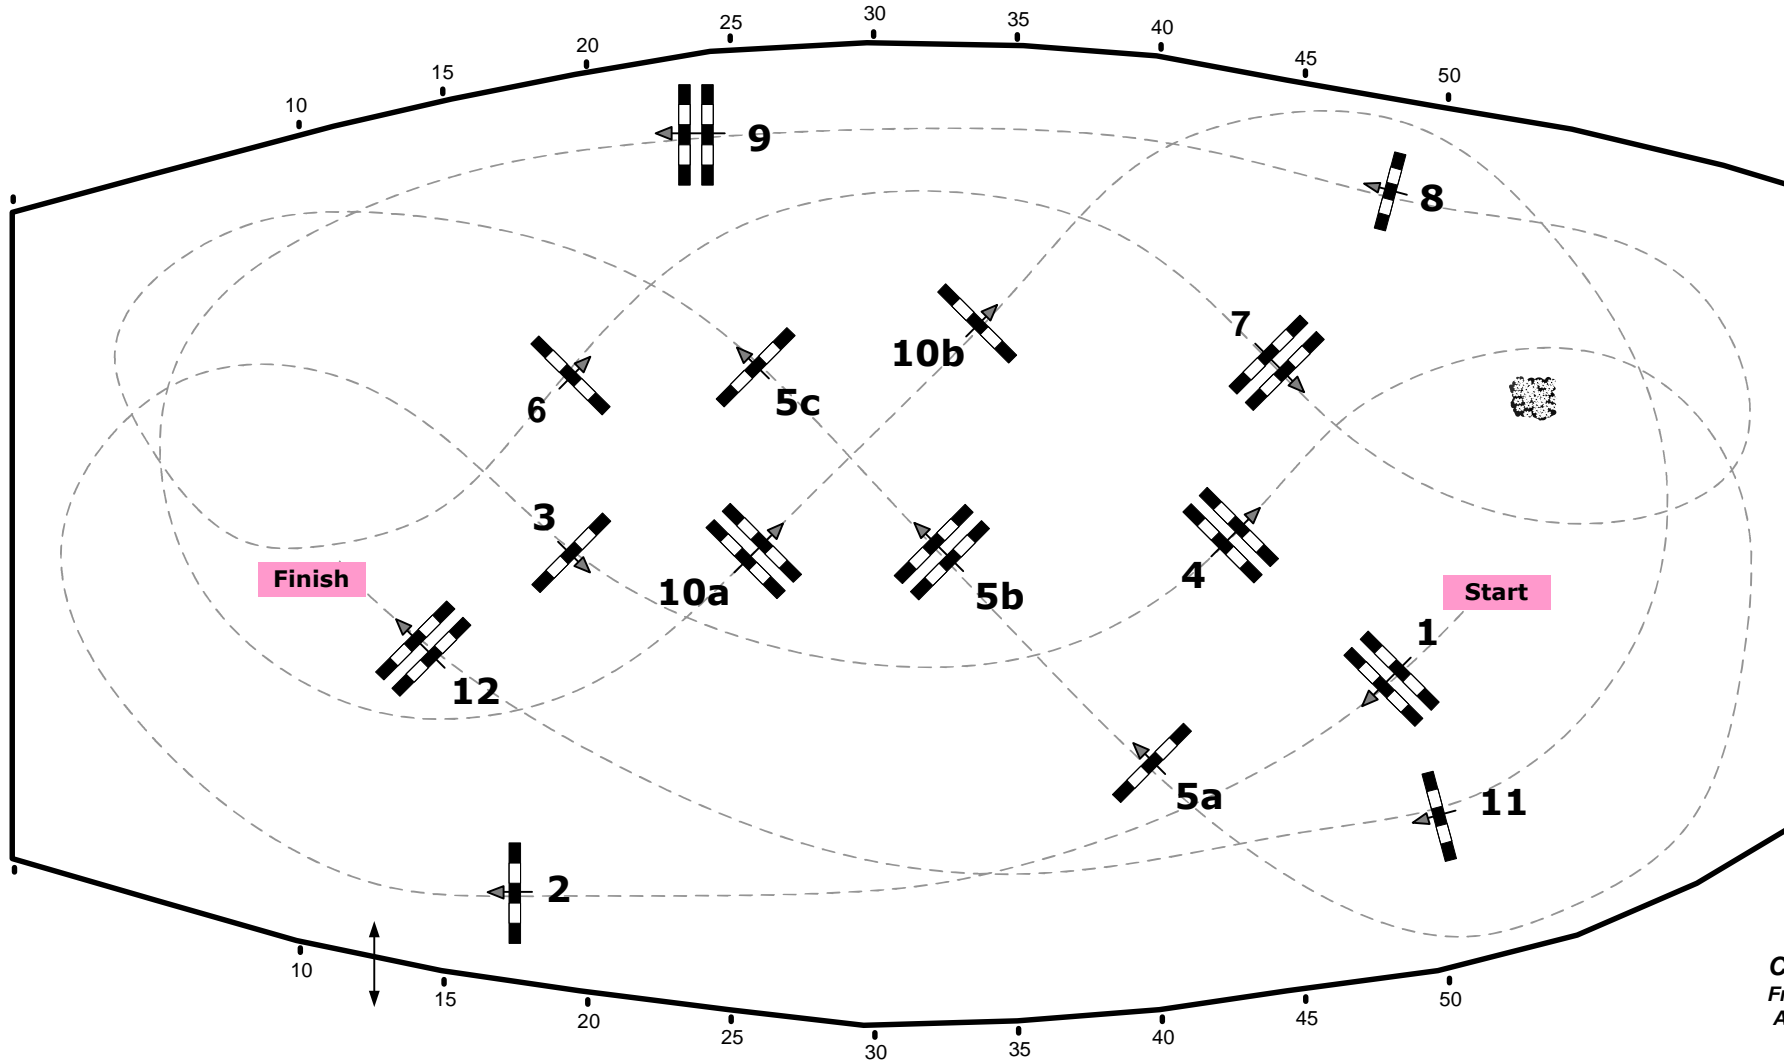

## CSI\*\*\*\*Salzburg- Mevisto Amadeus Horse Indoors

11.-14.Dezember 2014

Class No.: 23

Mevisto Men Tour

Competition against the clock

Table: A  
National RG:  
FEI RG / Art. 238.2.1  
Height: 1,50 m

Speed: 350 m/min  
Length: 470 m  
Time allowed: 81 sec  
Time limit: 162 sec

Obstacles: 12  
Efforts: 15  
Penalty sec:  
Closed combination:

1st Jump-off:  
Length: 0 m  
Time allowed: 0 sec  
Time limit: 0 sec

Course Designer  
Franz Madl (AUT)  
Adi Appe (AUT)  
& Team