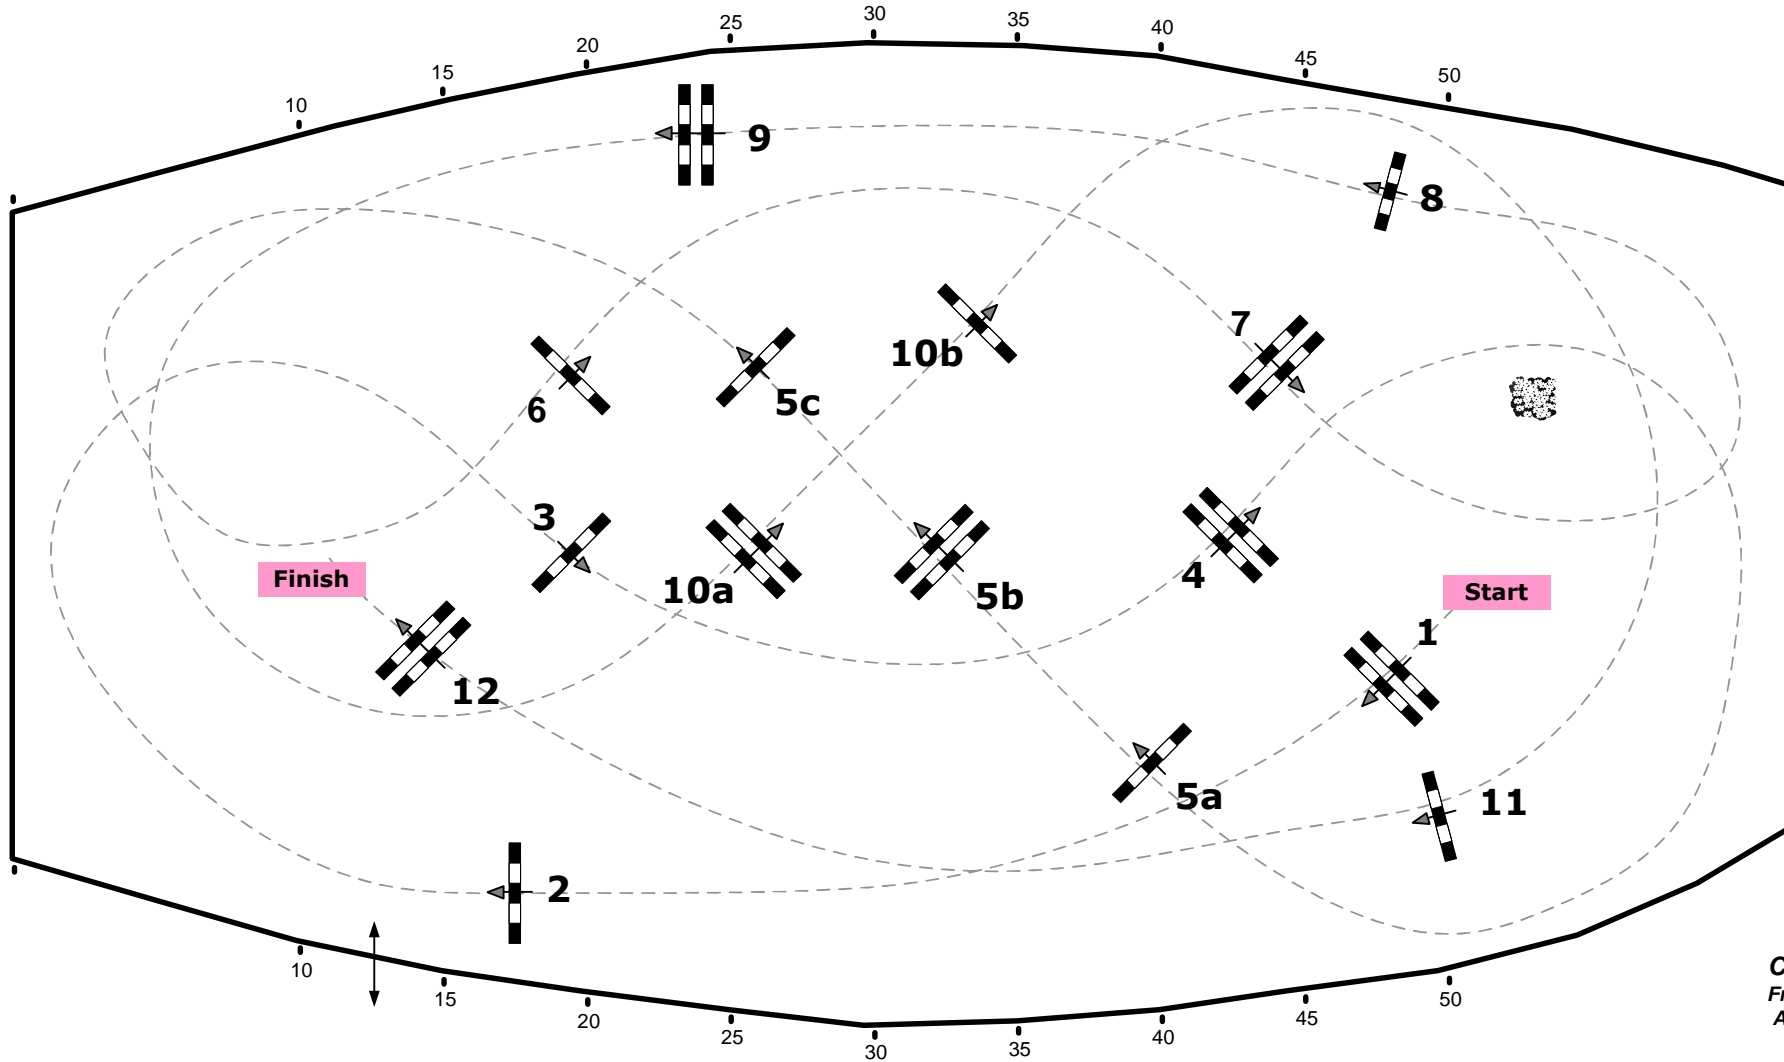

CSI****Salzburg- Mevisto Amadeus Horse Indoors

11.-14.Dezember 2014

Class No.: 24

Ladies Tour

Competition against the clock

Table: A
National RG:
FEI RG / Art. 238.2.1
Height: 1,50 m

Speed: 350 m/min
Length: 470 m
Time allowed: 81 sec
Time limit: 162 sec

Obstacles: 12
Efforts: 15
Penalty sec:
Closed combination:

1st Jump-off:
Length: 0 m
Time allowed: 0 sec
Time limit: 0 sec

Course Designer
Franz Madl (AUT)
Adi Appe (AUT)
& Team