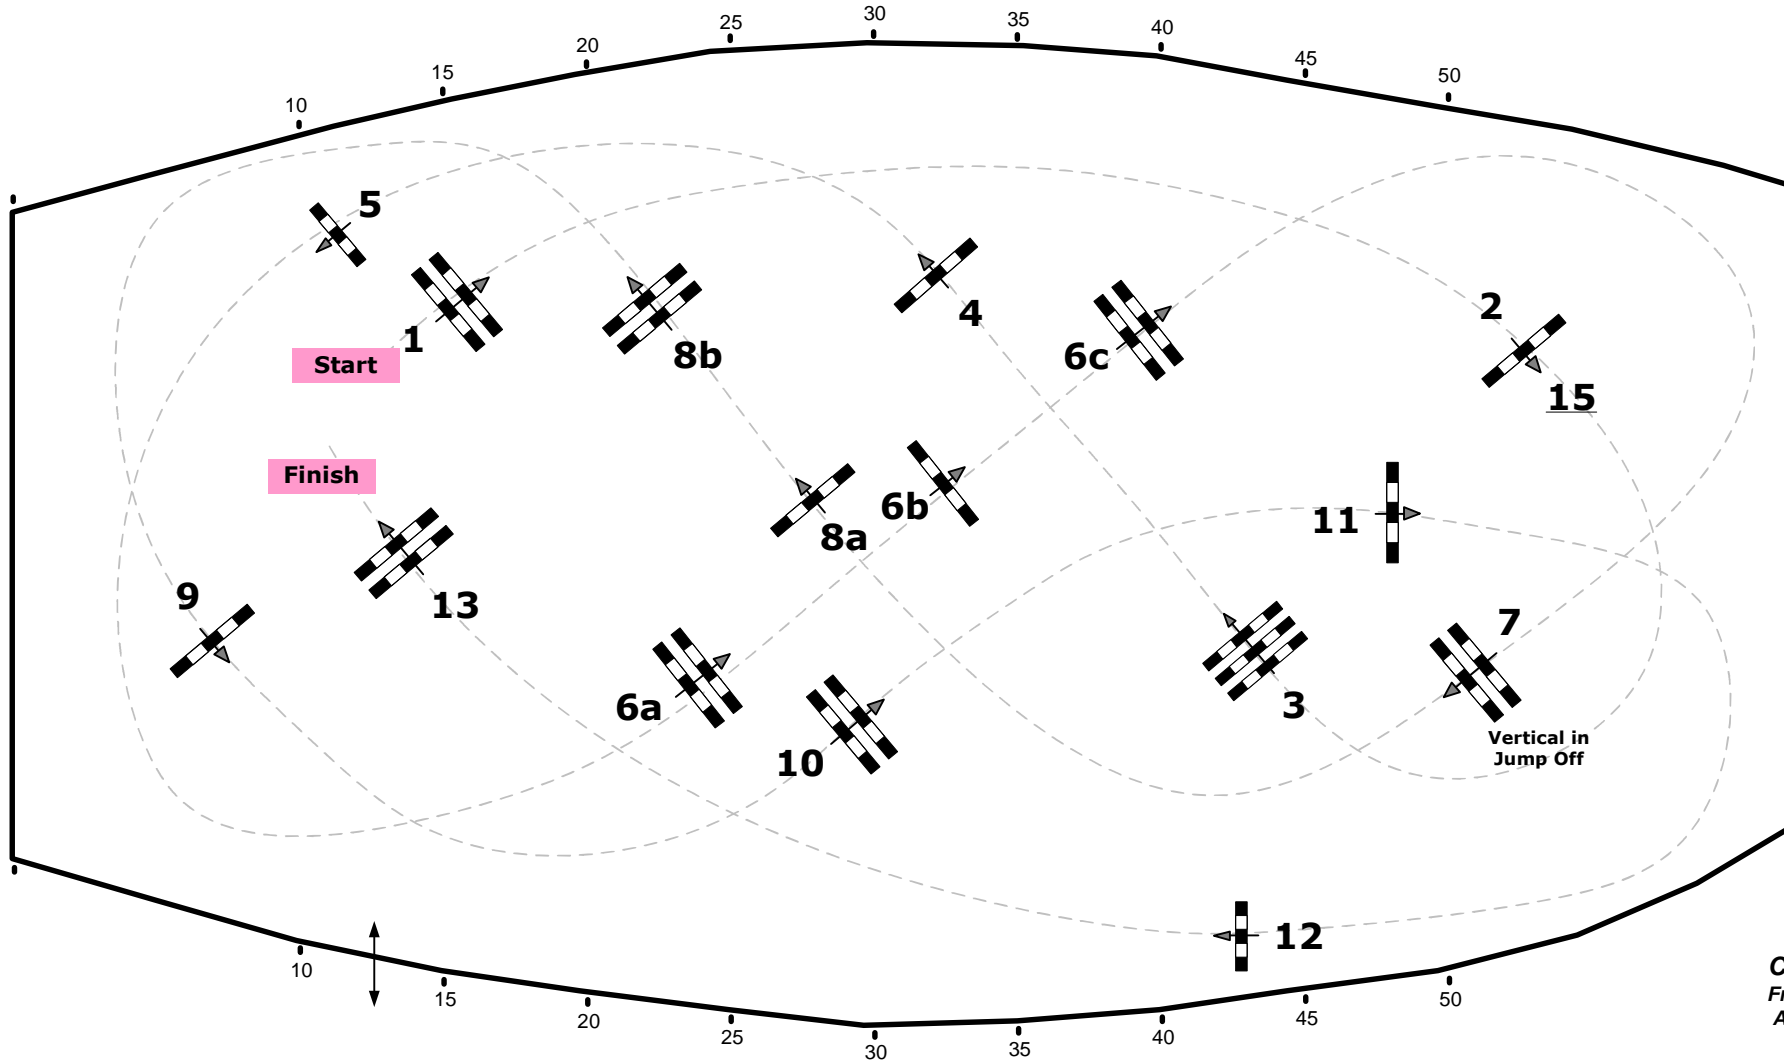

CSI****Salzburg- Mevisto Amadeus Horse Indoors

11.-14.Dezember 2014

Class No.: 26

Amadeus Grand Prix Salzburg

Competition with one jump-off

Table: A
National RG:
FEI RG / Art. 238.2.2
Height: 1,60 m

Speed: 350 m/min
Length: 420 m
Time allowed: 72 sec
Time limit: 144 sec

Obstacles: 13
Efforts: 16
Penalty sec:
Closed combination:

1st Jump-off: **15-5-10-11-3-6bc-7-13**
Length: 310 m
Time allowed: 54 sec
Time limit: 108 sec

Course Designer
Franz Madl (AUT)
Adi Appe (AUT)
& Team