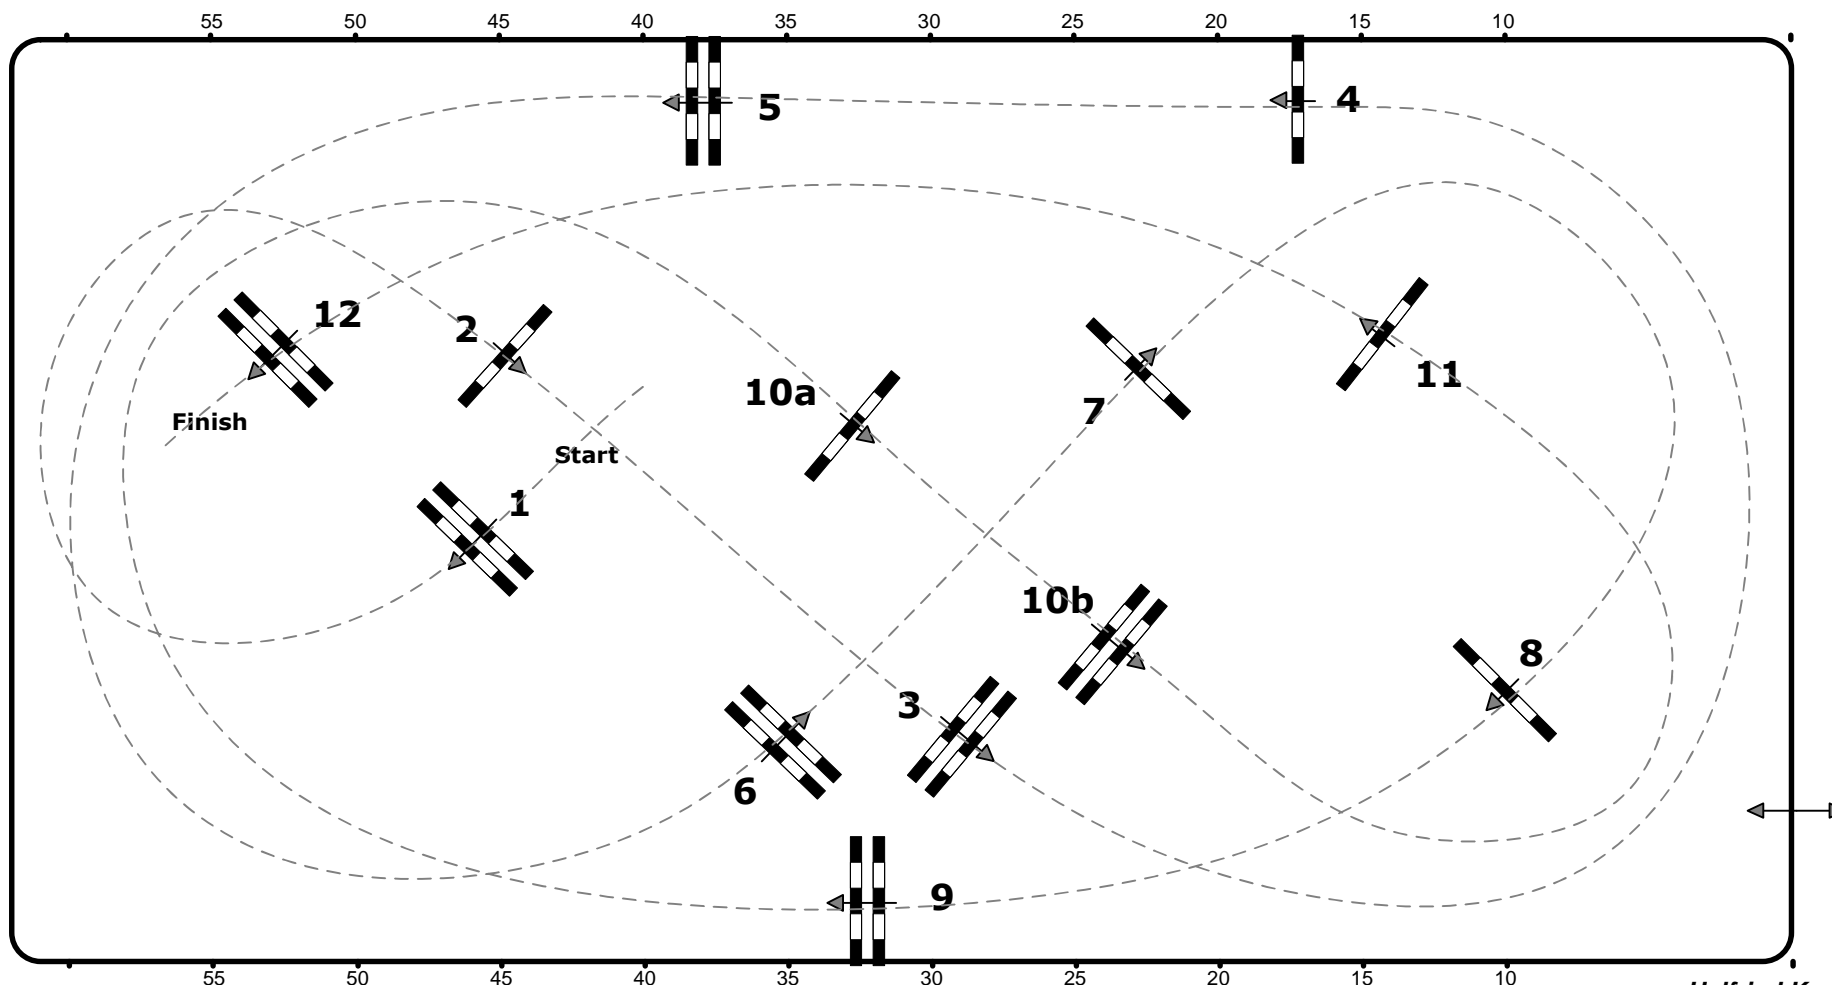

CSI4*/CSI2*/CSIU25-A EY Cup/ CSIYJ-A/CSIAmA+B, Salzburg (AUT)

11. – 14. Dezember 2014

28

Class No.: 28

Small Tour

Competition against the clock

Table: A
National RG:
FEI RG / Art. 238.2.1
Height: 1,30 m

Speed: 350 m/min
Length: 440 m
Time allowed: 76 sec
Time limit: 152 sec

Obstacles: 12
Efforts: 13
Penalty sec:
Closed combination:

1st Jump-off:
Length: 0 m
Time allowed: 0 sec
Time limit: 0 sec

Jury

Franz Schiermayr (AUT)

Helfried Knotz (Aut)
David Hübler (Aut)
Andreas Riedl (Aut)