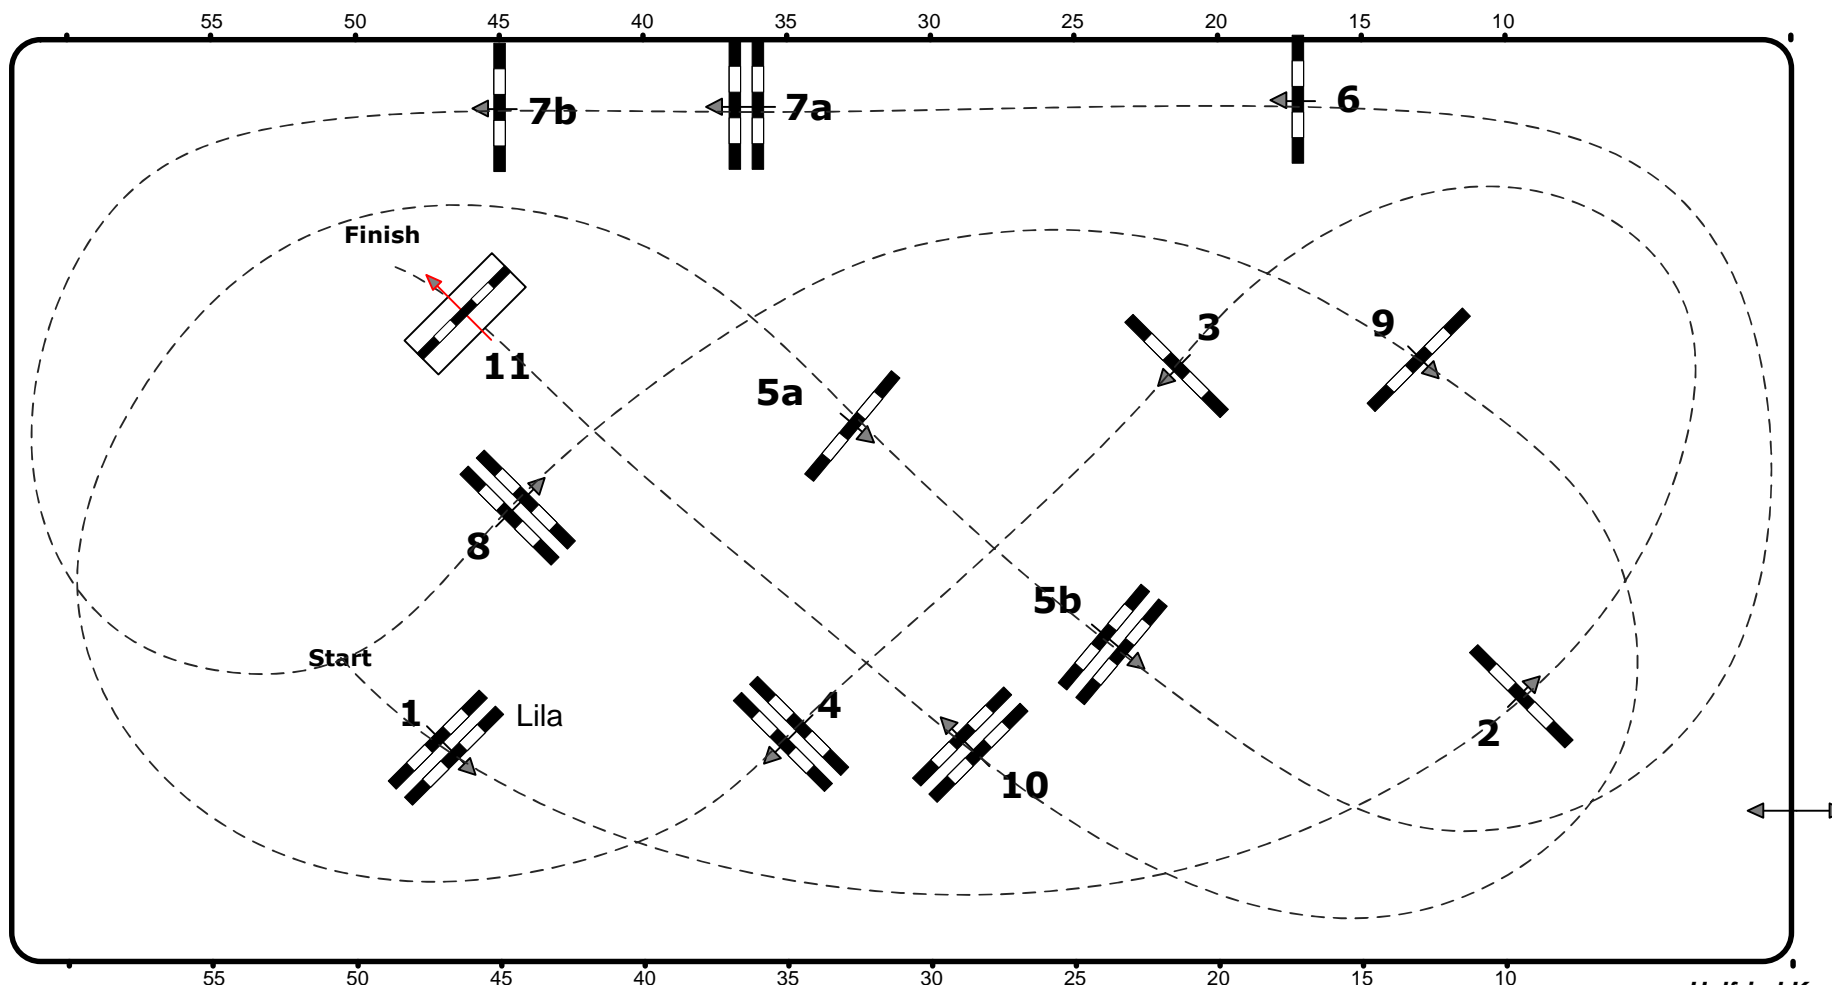

CSI4*/CSI2*/CSIU25-A EY Cup/ CSIYJ-A/CSIAmA+B, Salzburg (AUT)

11. – 14. Dezember 2014

34

Class No.: 34 Transpofix Youth Opening

Competition against the clock

Table: A
National RG:
FEI RG / Art. 238.2.1
Height: 1,25 m

Speed: 350 m/min
Length: 410 m
Time allowed: 71 sec
Time limit: 142 sec

Obstacles: 11
Efforts: 13
Penalty sec:
Closed combination:

1st Jump-off:
Length: 0 m
Time allowed: 0 sec
Time limit: 0 sec

Jury

Franz Schiermayr (AUT)