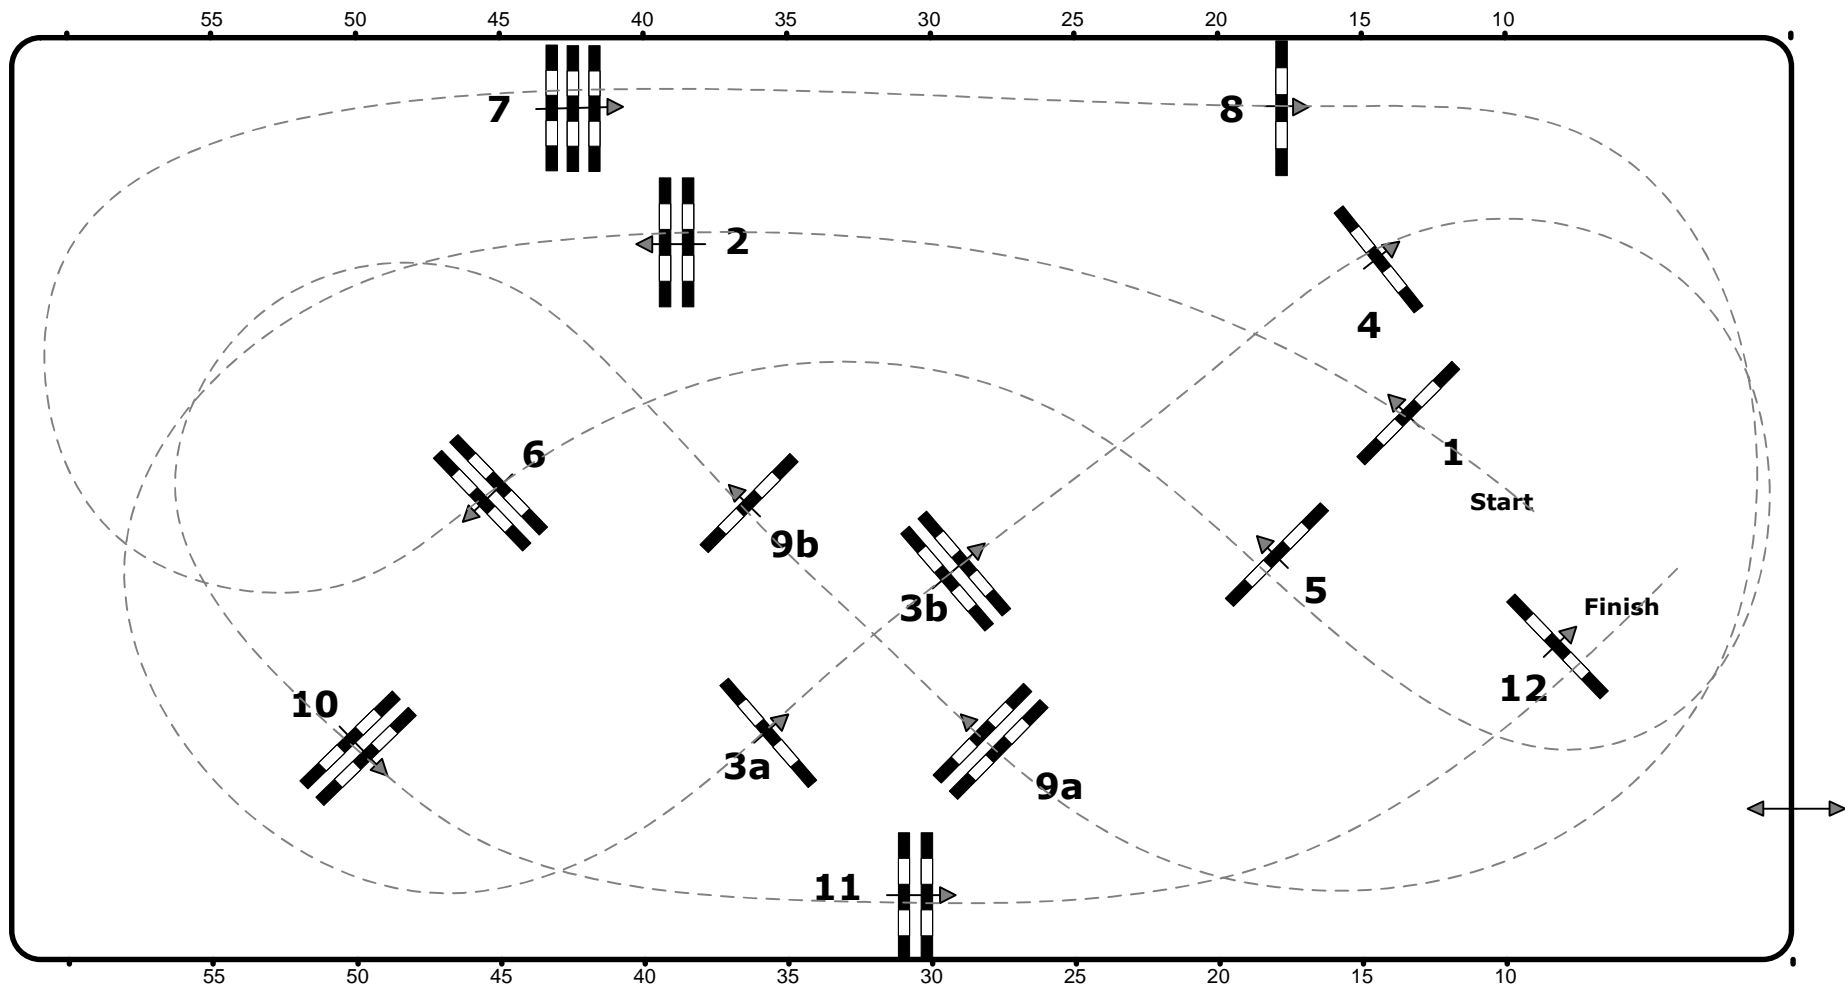

CSI4*/CSI2*/CSIU25-A EY Cup/ CSIJ-A/CSIAmA+B, Salzburg (AUT)

11. – 14. Dezember 2014

29

Class No.: 29

Big Opening

Competition against the clock

Table: A
National RG:
FEI RG / Art. 238.2.1
Height: 1,35 m

Speed: 350 m/min
Length: 410 m
Time allowed: 71 sec
Time limit: 142 sec

Obstacles: 12
Efforts: 14
Penalty sec:
Closed combination:

1st Jump-off:
Length: 0 m
Time allowed: 0 sec
Time limit: 0 sec

Messehalle

Jury

Franz Schiermayr (AUT)

Helfried Knotz (Aut)
David Hübler (Aut)
Andreas Riedl (Aut)