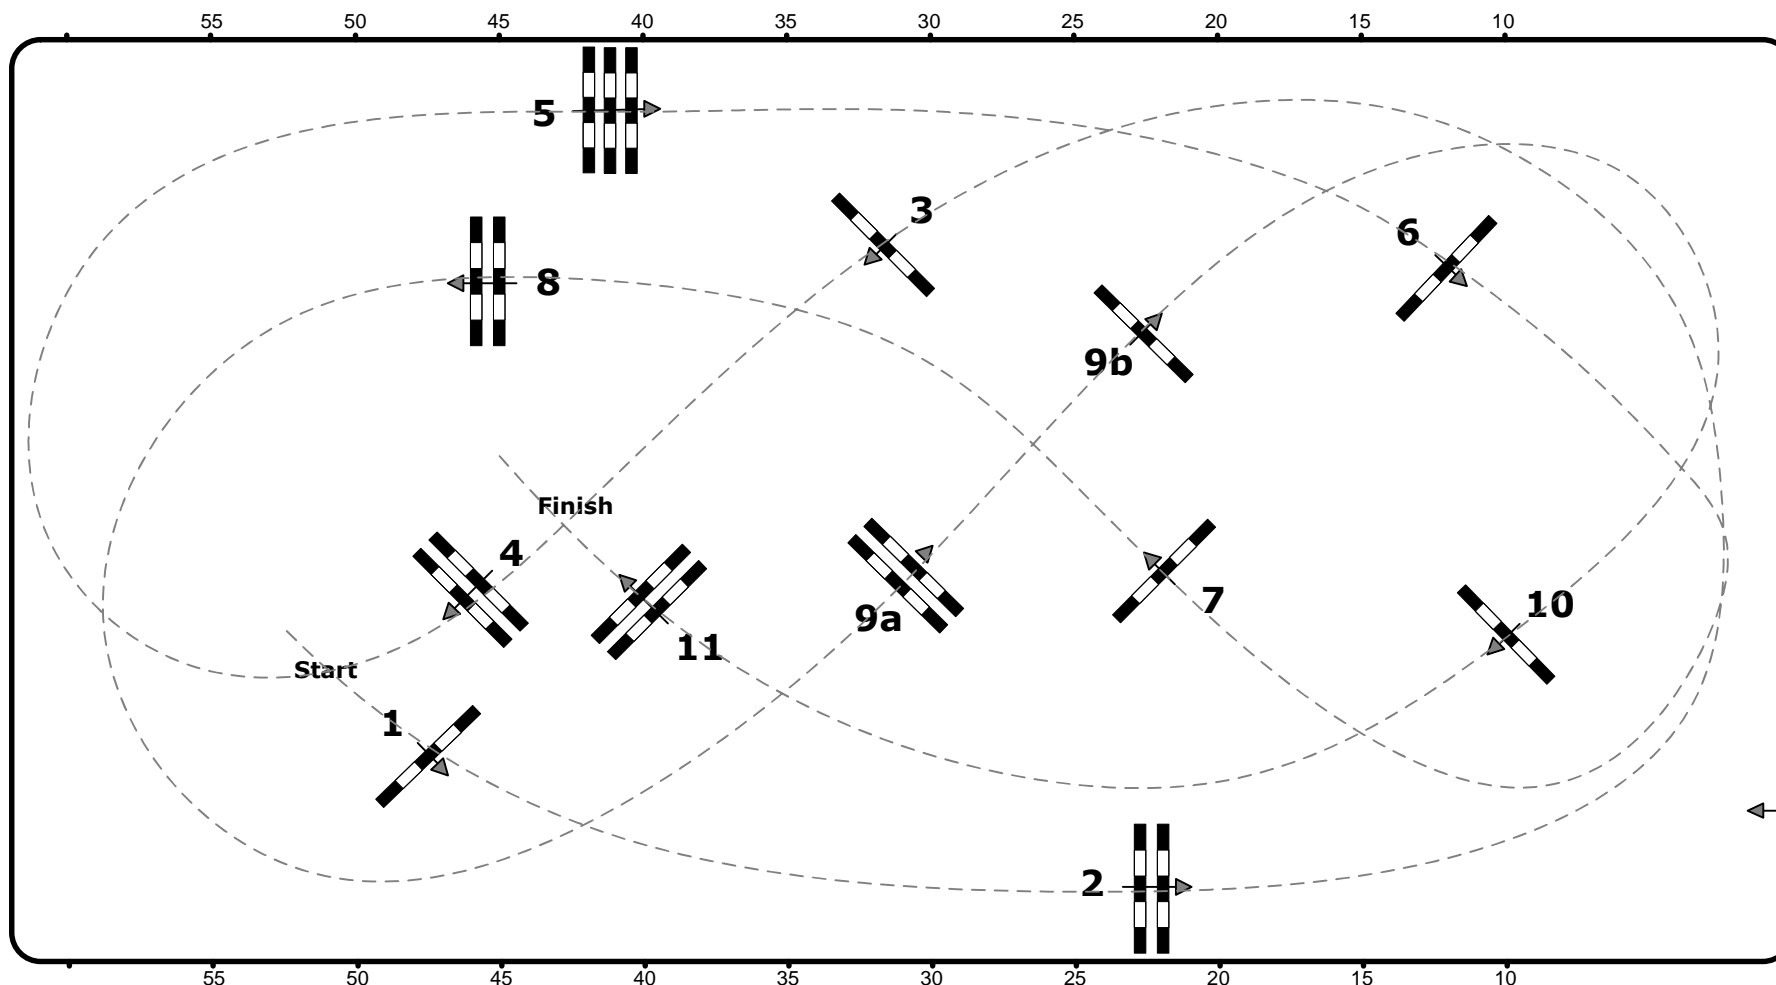

CSI4*/CSI2*/CSIU25-A EY Cup/ CSIJ-A/CSIAmA+B, Salzburg (AUT)

11. – 14. Dezember 2014

Class No.: 38

Children Opening

Competition against the clock

Table: A
National RG:
FEI RG / Art. 238.2.1
Height: 1,20 m

Speed: 350 m/min
Length: 420 m
Time allowed: 72 sec
Time limit: 144 sec

Obstacles: 11
Efforts: 12
Penalty sec:
Closed combination:

1st Jump-off:
Length: 0 m
Time allowed: 0 sec
Time limit: 0 sec

Messehalle

Jury

Franz Schiermayr (AUT)

Helfried Knotz (Aut)
David Hübler (Aut)
Andreas Riedl (Aut)