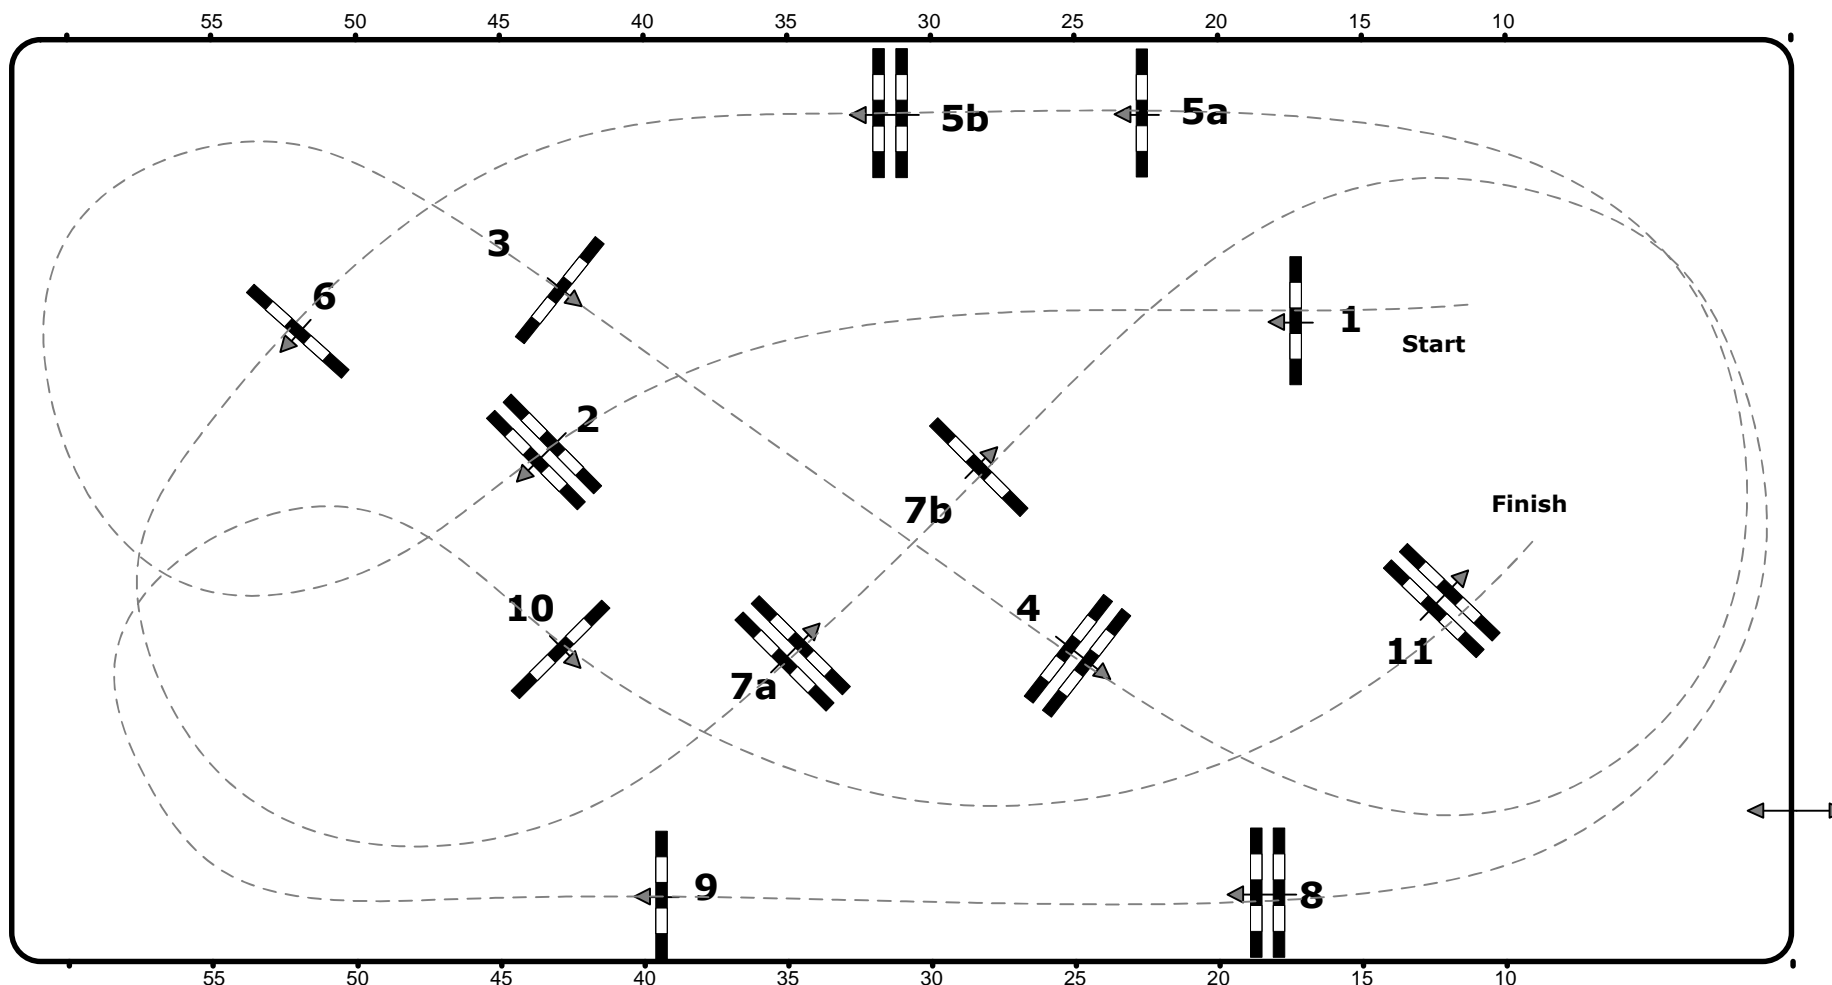

CSI4*/CSI2*/CSIU25-A EY Cup/ CSIYJ-A/CSIAmA+B, Salzburg (AUT)

11. – 14. Dezember 2014

39

Class No.: 39

Children Tour

Competition against the clock

Table: A
National RG:
FEI RG / Art. 238.2.1
Height: 1,25 m

Speed: 350 m/min
Length: 400 m
Time allowed: 69 sec
Time limit: 138 sec

Obstacles: 11
Efforts: 13
Penalty sec:
Closed combination:

1st Jump-off:
Length: 0 m
Time allowed: 0 sec
Time limit: 0 sec

Messehalle

Jury

Franz Schiermayr (AUT)

Helfried Knotz (Aut)
David Hübler (Aut)
Andreas Riedl (Aut)