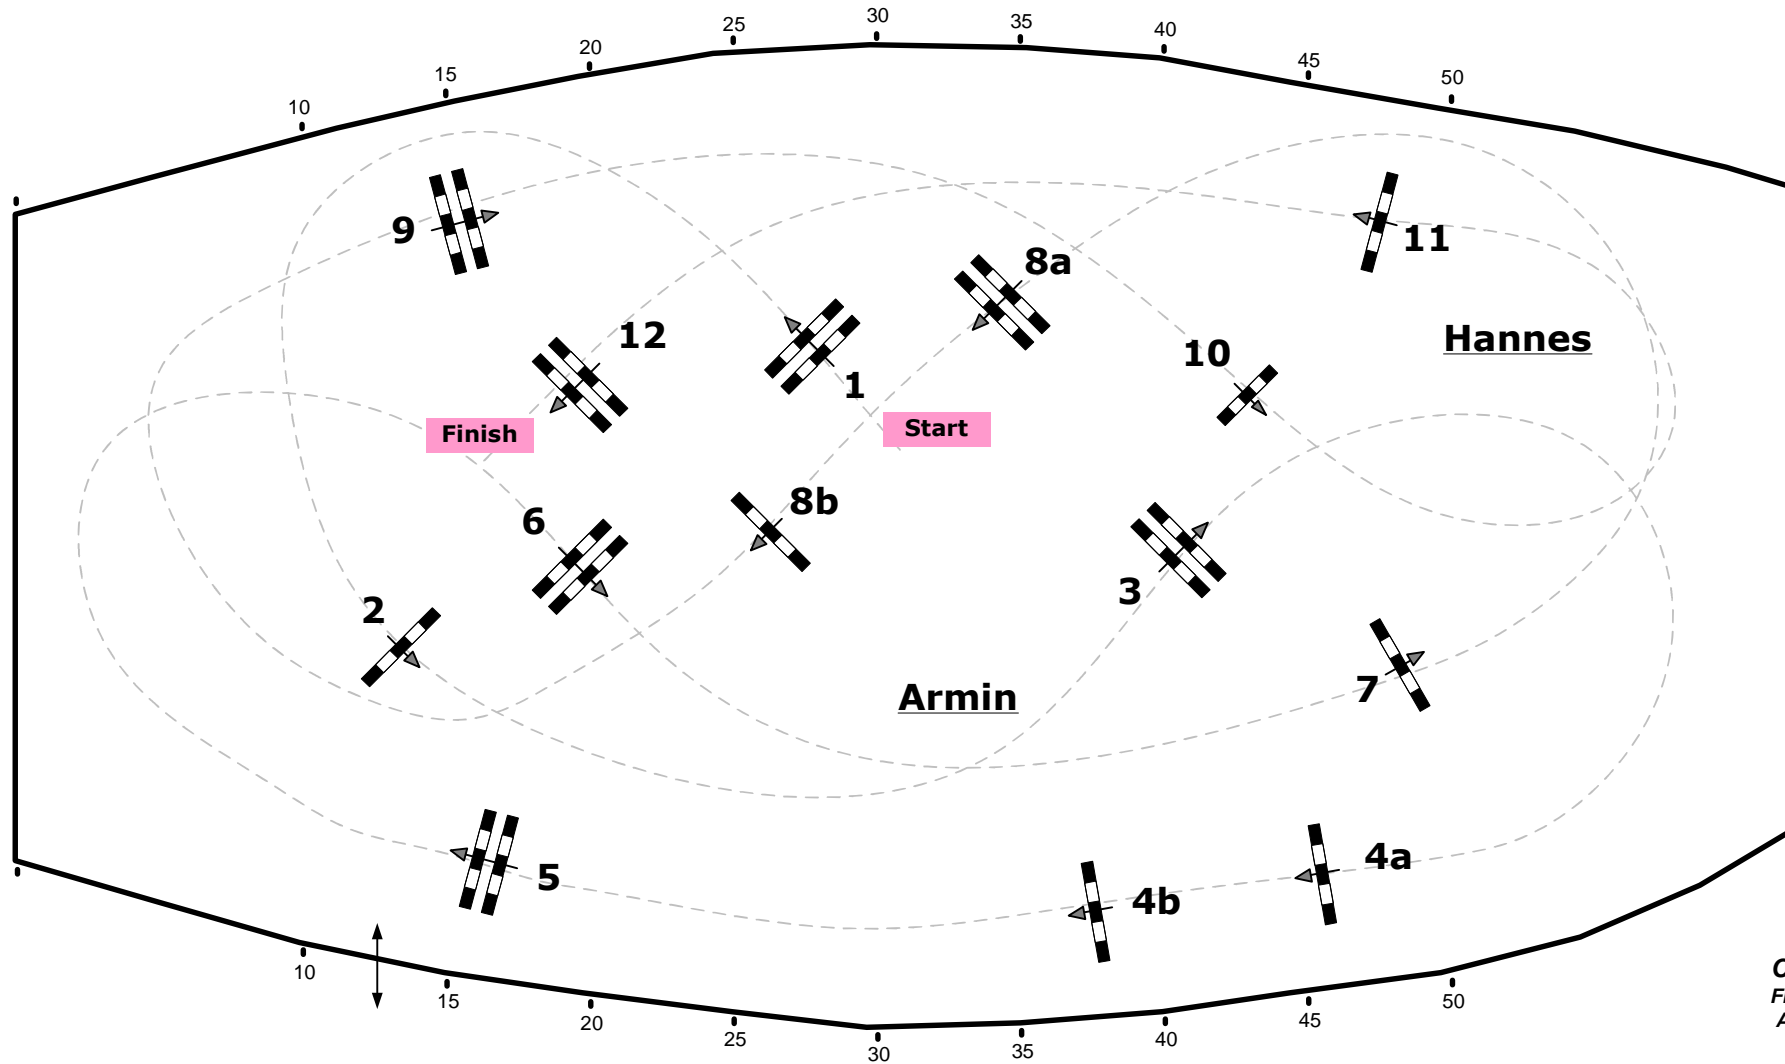

CSI****Salzburg- Mevisto Amadeus Horse Indoors

11.-14.Dezember 2014

Class No.: 12.13.14 Amateur Tour Final

Competition against the clock

Table: A
National RG:
FEI RG / Art. 238.2.1
Height: 1.15 1.25 1.40 m

Speed: 350 m/min
Length: 430 m
Time allowed: 74 sec
Time limit: 148 sec

Obstacles: 12
Efforts: 14
Penalty sec:
Closed combination:

1st Jump-off:
Length: 0 m
Time allowed: 0 sec
Time limit: 0 sec

Course Designer
Franz Madl (AUT)
Adi Appe (AUT)
& Team