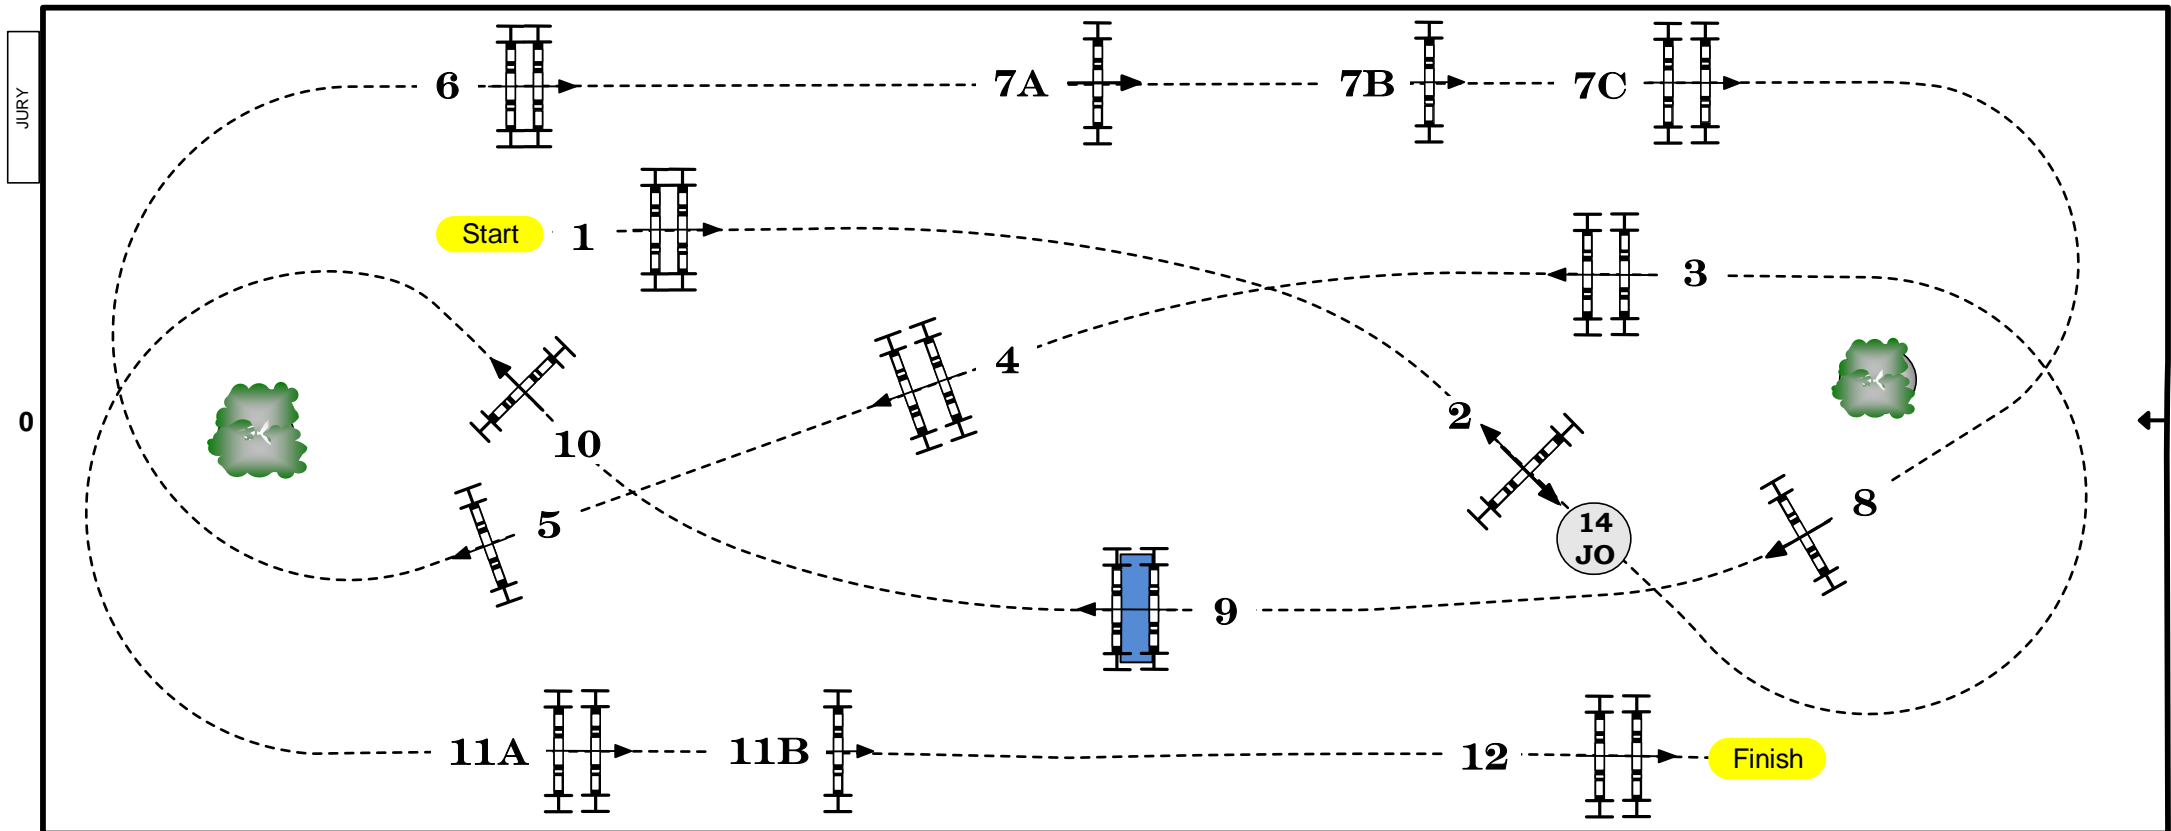

Speed: 350 m/min

Obstacles: 12

Jump-off: 7c-(14)-5-6-10-11ab-12.

Length: 340 m

Efforts: 15

Length: 250 m

FEI RG / Art. 238.2.2

Time allowed: 59 sec

Time allowed: 43 sec

Height: 1,50 m

Time limit: 118 sec

Time limit: 86 sec

Course Designer

:

Alan Wade (IRL)

5

Height: 1,50 m

JUMP-OFF

Time allowed: 43 sec

Time limit: 86 sec

Course Designer

:

Alan Wade (IRL)