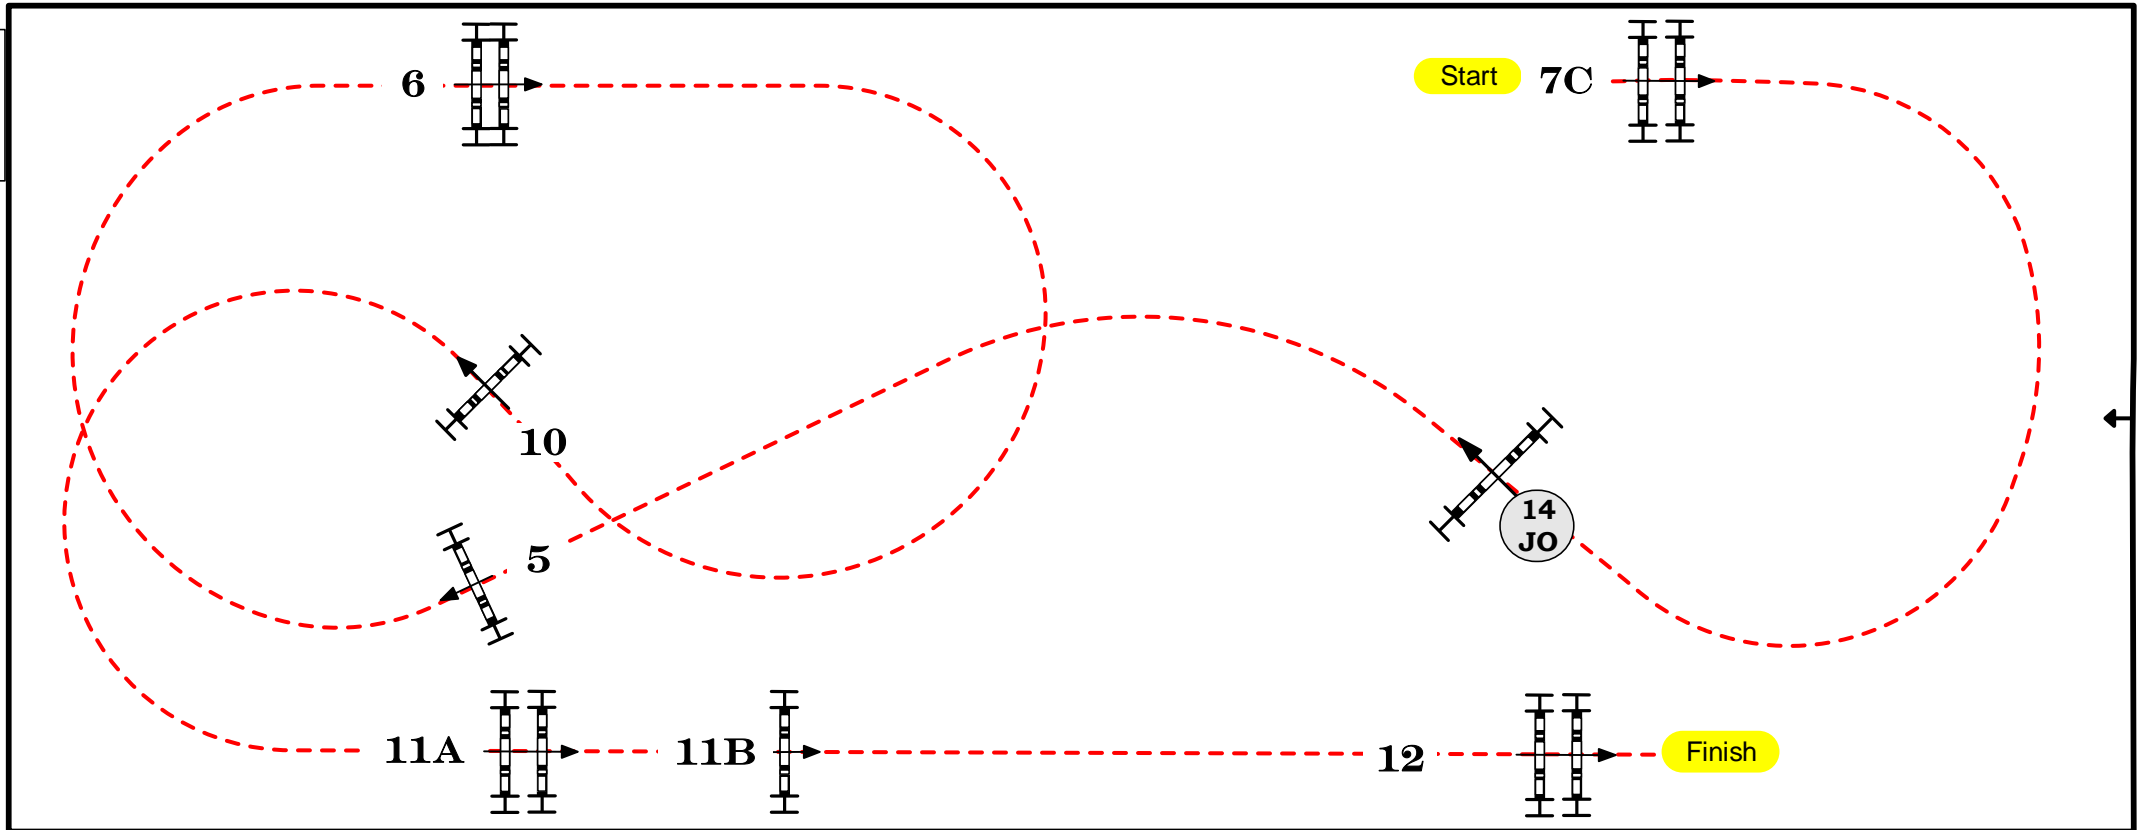

Speed: 350 m/min

Obstacles: 12

Jump-off: 7c-(14)-5-6-10-11ab-12.

Length: 340 m

Efforts: 15

Length: 250 m

FEI RG / Art. 238.2.2

Time allowed: 59 sec

Speed: 350 m/min

Obstacles: 7

7

Jump-off: 7c-(14)-5-6-10-11ab-12.

Efforts: 8

8

Length: 250 m

FEI RG / Art.

Height: 1,50 m

JUMP-OFF

Time allowed: 43 sec

Time limit: 86 sec

Course Designer

:

Alan Wade (IRL)